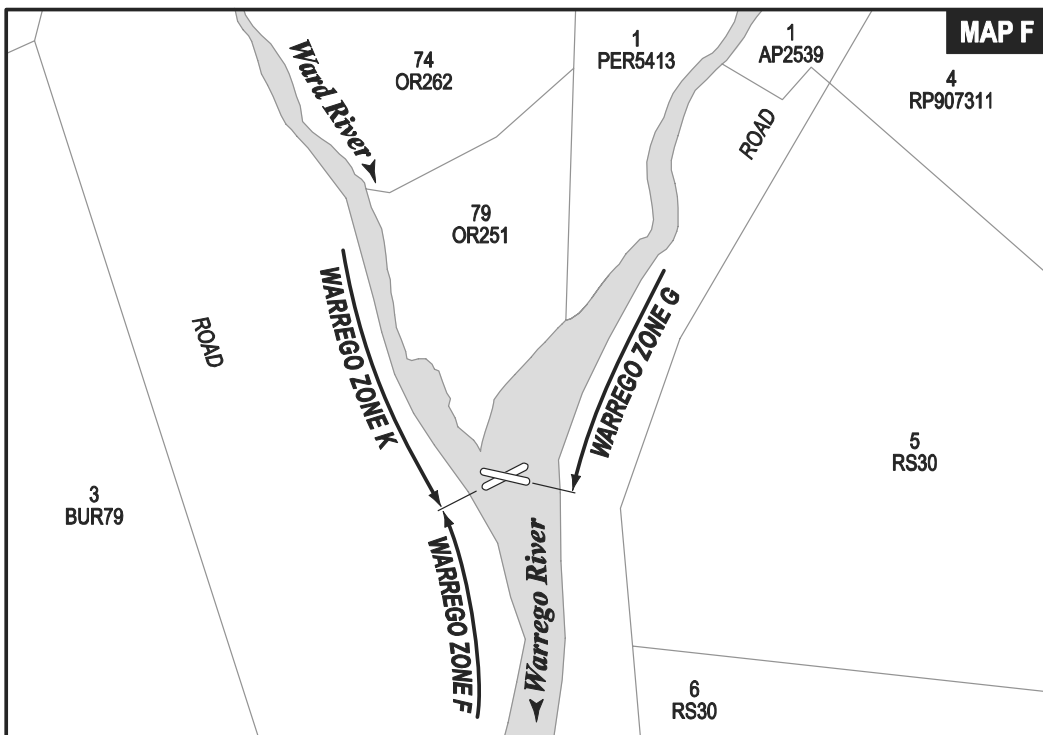

ATTACHMENT 2A – RESOURCE OPERATIONS PLAN ZONES (WARREGO)

Zone Boundary – WARREGO ZONE A and WARREGO ZONE C

Zone Boundary – WARREGO ZONE A and WARREGO ZONE B

Zone Boundary – WARREGO ZONE C and WARREGO ZONE D

Zone Boundary– WARREGO ZONE D, WARREGO ZONE E, WARREGO ZONE I and WARREGO ZONE J

**Zone Boundary – WARREGO ZONE E, WARREGO ZONE F
and WARREGO ZONE N**

**Zone Boundary – WARREGO ZONE F, WARREGO ZONE G
and WARREGO ZONE K**

Zone Boundary – WARREGO ZONE G, WARREGO ZONE H and WARREGO ZONE M

Zone Boundary – WARREGO ZONE K and WARREGO ZONE L