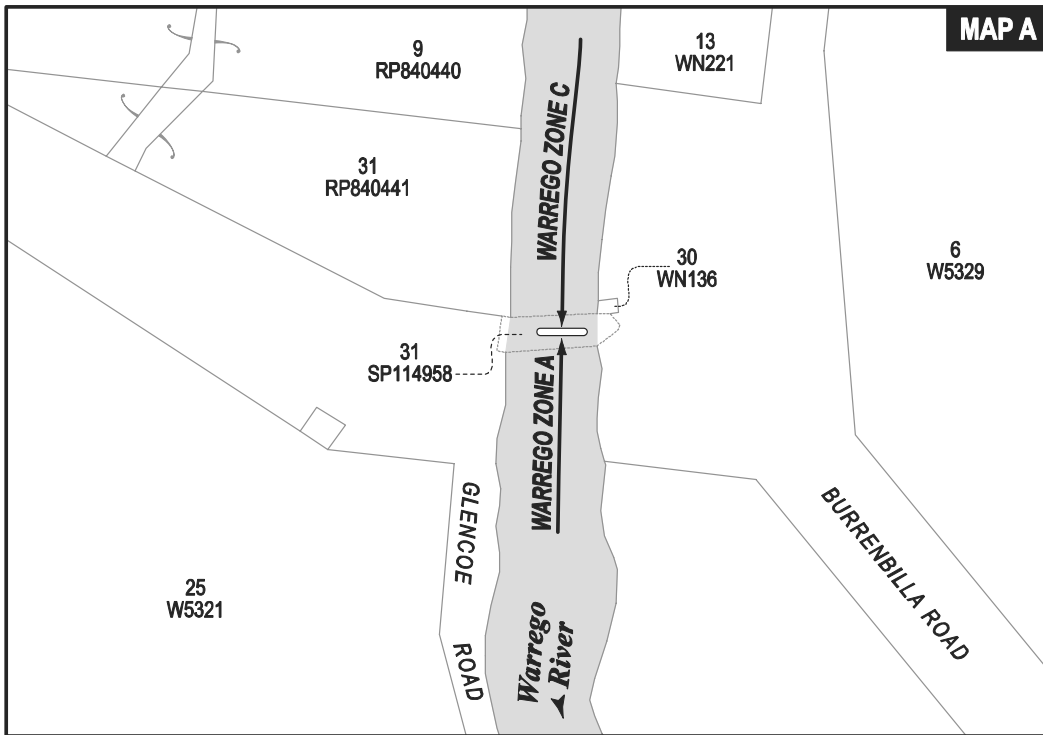

ATTACHMENT 2A – RESOURCE OPERATIONS PLAN ZONES (WARREGO)

Zone Boundary – WARREGO ZONE A and WARREGO ZONE C

Zone Boundary – WARREGO ZONE A and WARREGO ZONE B

Zone Boundary – WARREGO ZONE C and WARREGO ZONE D

Zone Boundary– WARREGO ZONE D, WARREGO ZONE E, WARREGO ZONE I and WARREGO ZONE J

**Zone Boundary – WARREGO ZONE E, WARREGO ZONE F
and WARREGO ZONE N**

**Zone Boundary – WARREGO ZONE F, WARREGO ZONE G
and WARREGO ZONE K**

Zone Boundary – WARREGO ZONE G, WARREGO ZONE H and WARREGO ZONE M

Zone Boundary – WARREGO ZONE K and WARREGO ZONE L