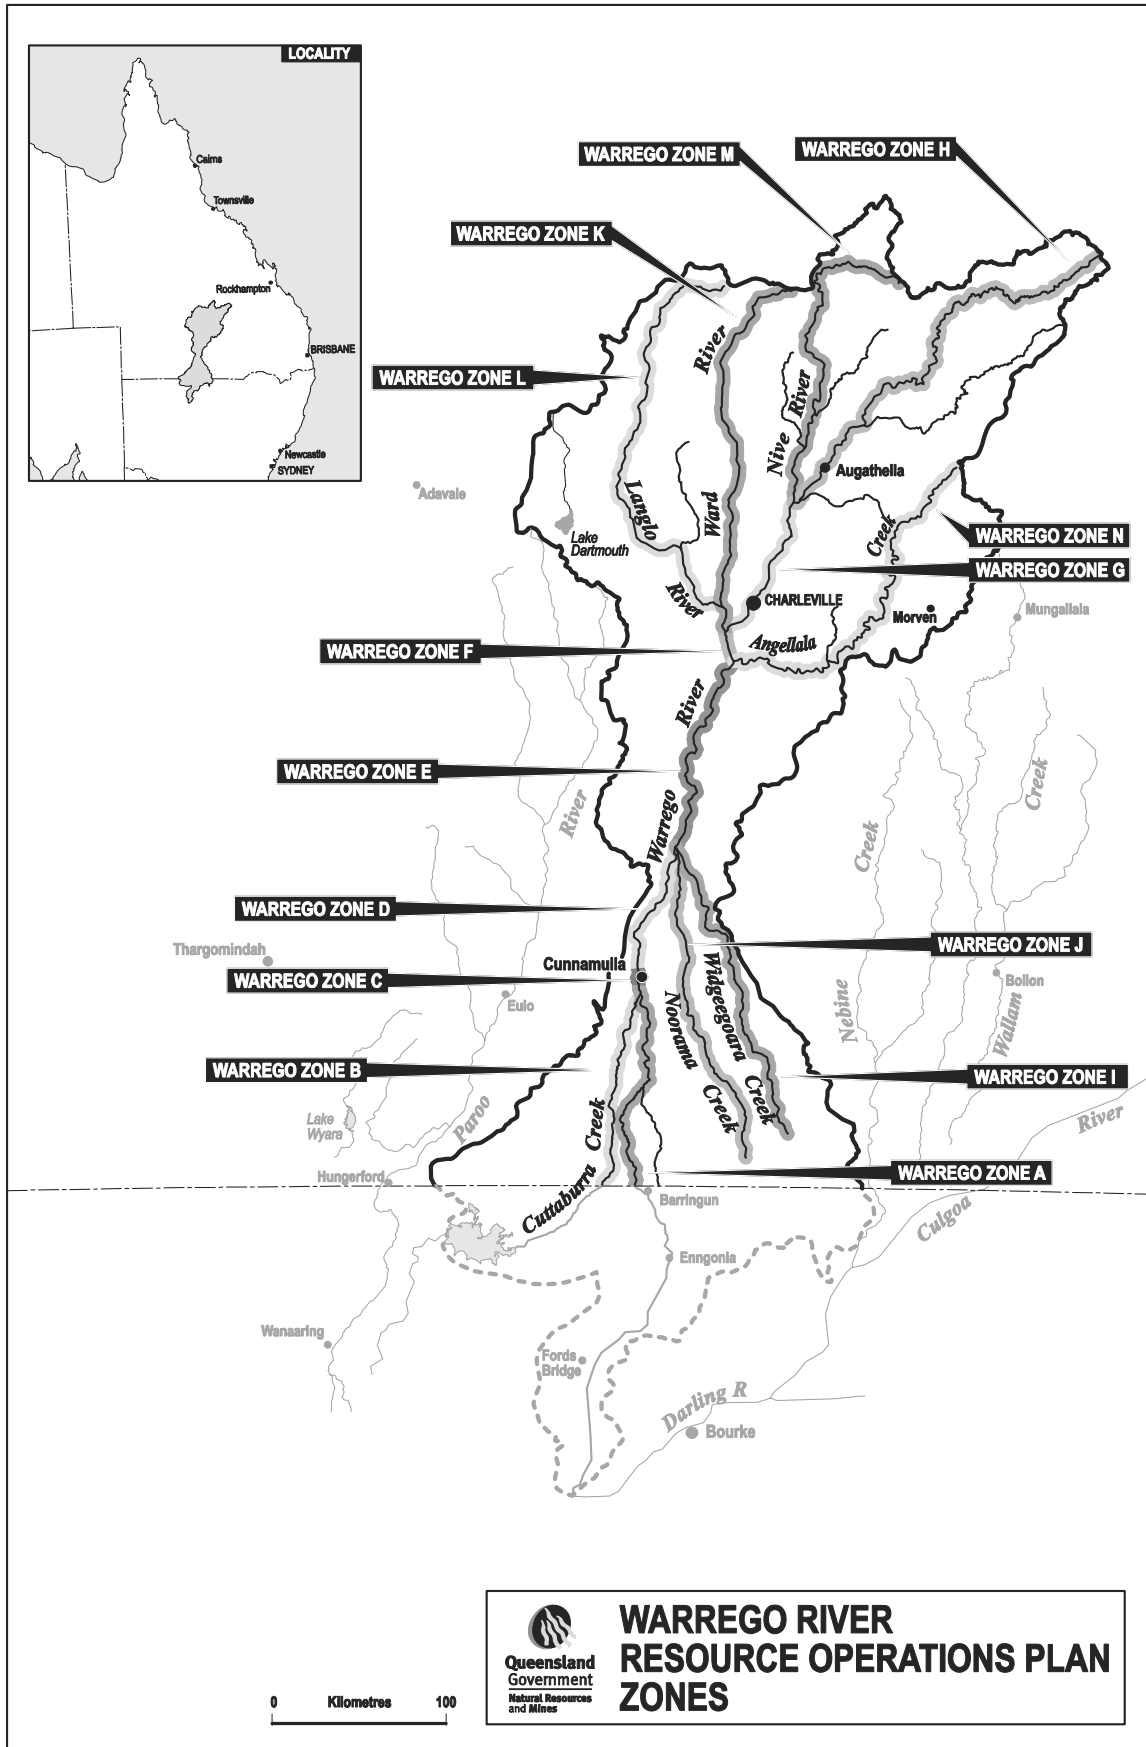

ATTACHMENT 2A – RESOURCE OPERATIONS PLAN ZONES (WARREGO)

Zone Boundary – WARREGO ZONE A and WARREGO ZONE C

Zone Boundary – WARREGO ZONE A and WARREGO ZONE B

Zone Boundary – WARREGO ZONE C and WARREGO ZONE D

Zone Boundary– WARREGO ZONE D, WARREGO ZONE E, WARREGO ZONE I and WARREGO ZONE J

**Zone Boundary – WARREGO ZONE E, WARREGO ZONE F
and WARREGO ZONE N**

**Zone Boundary – WARREGO ZONE F, WARREGO ZONE G
and WARREGO ZONE K**

Zone Boundary – WARREGO ZONE G, WARREGO ZONE H and WARREGO ZONE M

Zone Boundary – WARREGO ZONE K and WARREGO ZONE L