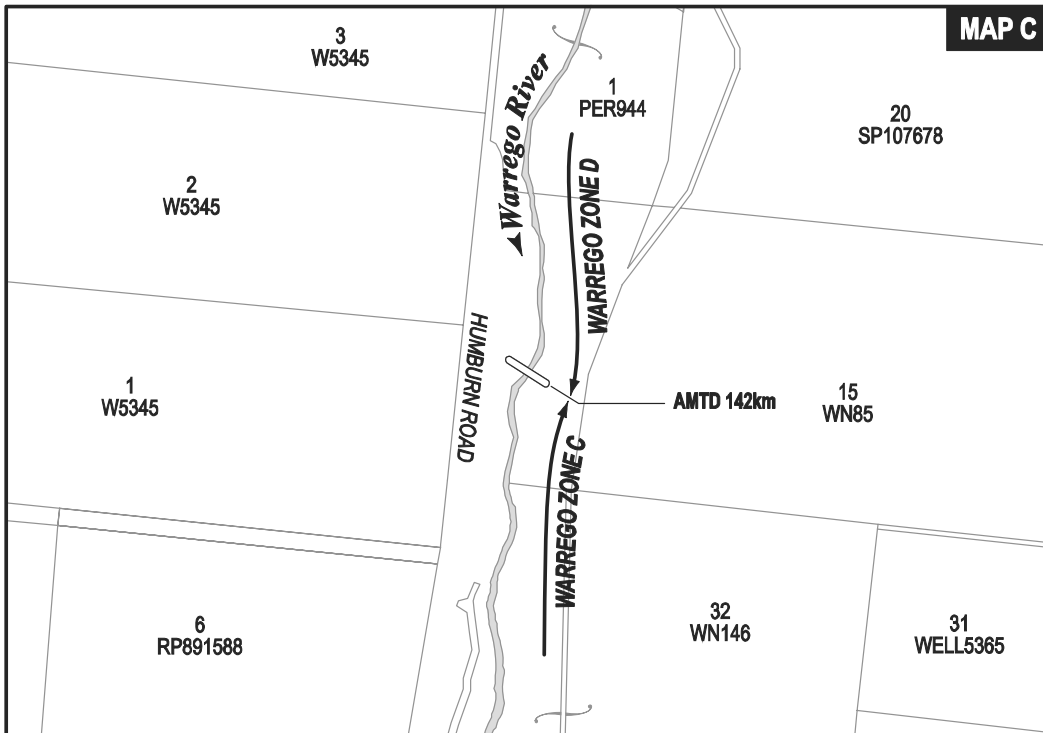

ATTACHMENT 2A – RESOURCE OPERATIONS PLAN ZONES (WARREGO)

Zone Boundary – WARREGO ZONE A and WARREGO ZONE C

Zone Boundary – WARREGO ZONE A and WARREGO ZONE B

Zone Boundary – WARREGO ZONE C and WARREGO ZONE D

Zone Boundary– WARREGO ZONE D, WARREGO ZONE E, WARREGO ZONE I and WARREGO ZONE J

**Zone Boundary – WARREGO ZONE E, WARREGO ZONE F
and WARREGO ZONE N**

**Zone Boundary – WARREGO ZONE F, WARREGO ZONE G
and WARREGO ZONE K**

Zone Boundary – WARREGO ZONE G, WARREGO ZONE H and WARREGO ZONE M

Zone Boundary – WARREGO ZONE K and WARREGO ZONE L