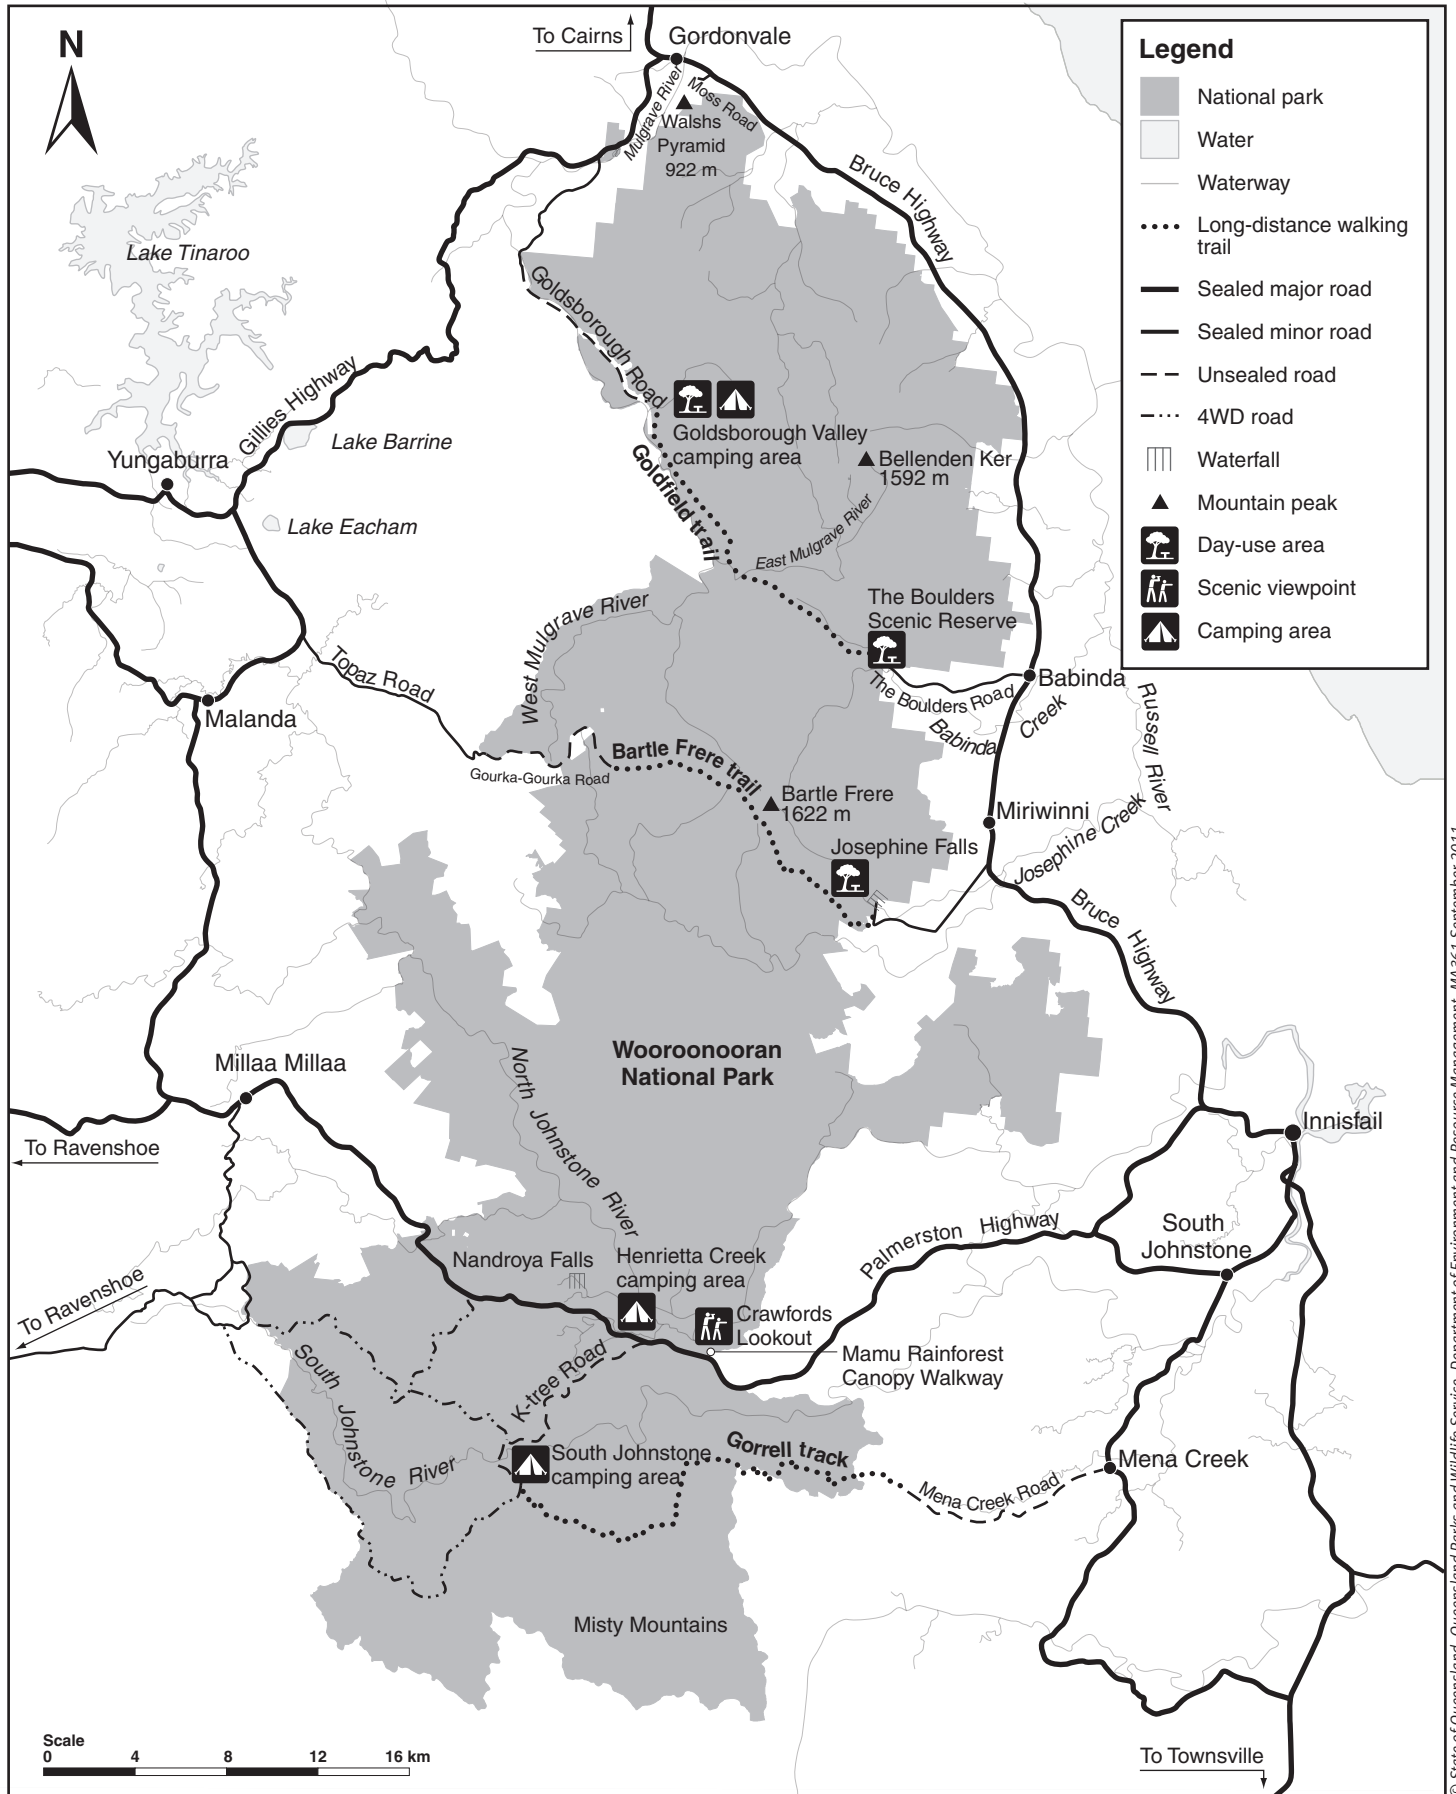

Wooroonooran National Park

Queensland Parks and Wildlife Service
 Department of Environment and Resource Management

Legend

- National park
- Water
- Waterway
- Long-distance walking trail
- Sealed major road
- Sealed minor road
- Unsealed road
- 4WD road
- Waterfall
- Mountain peak
- Day-use area
- Scenic viewpoint
- Camping area