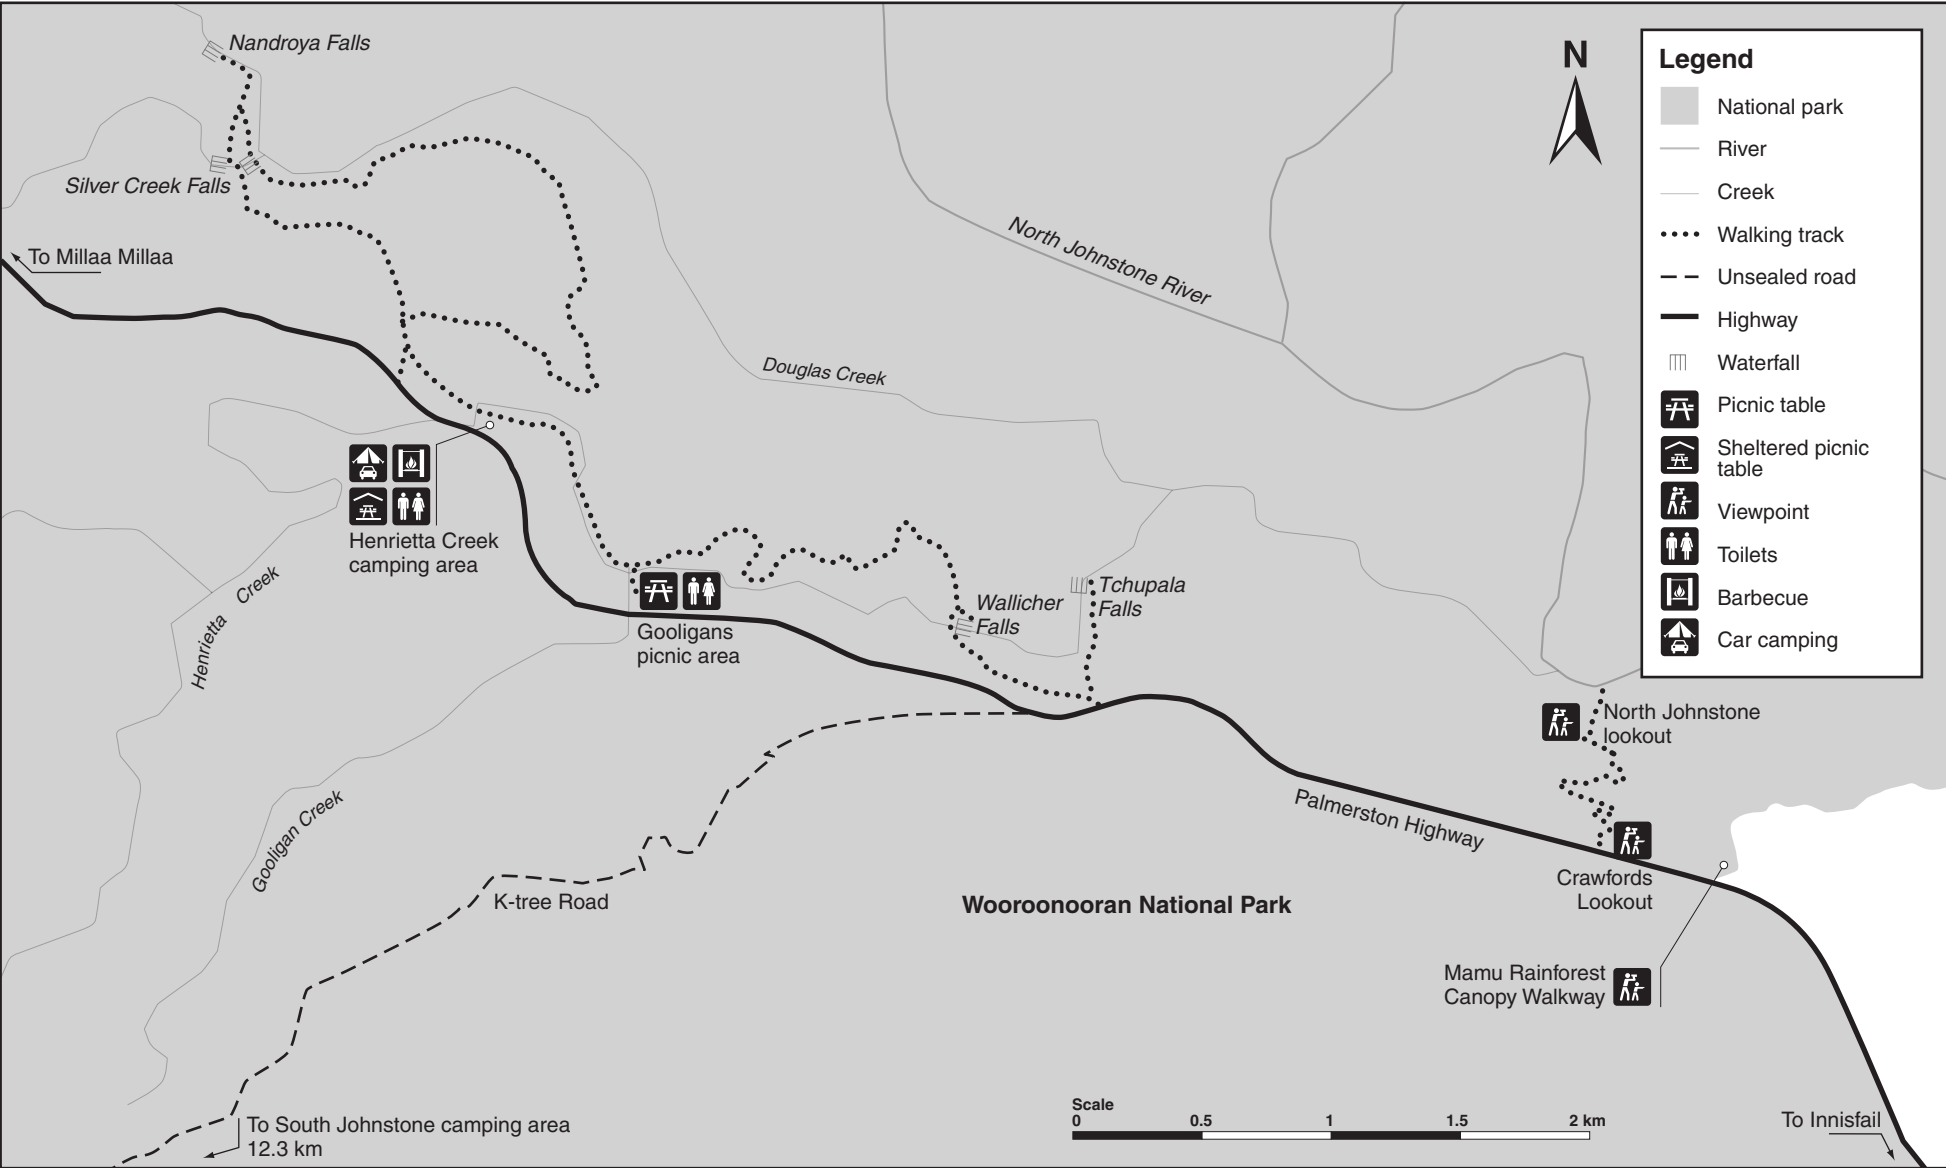

# Palmerston (Doongan), Wooroonooran National Park

Queensland Parks and Wildlife Service  
 Department of Environment and Resource Management

**Legend**

- National park
- River
- Creek
- Walking track
- Unsealed road
- Highway
- Waterfall
- Picnic table
- Sheltered picnic table
- Viewpoint
- Toilets
- Barbecue
- Car camping