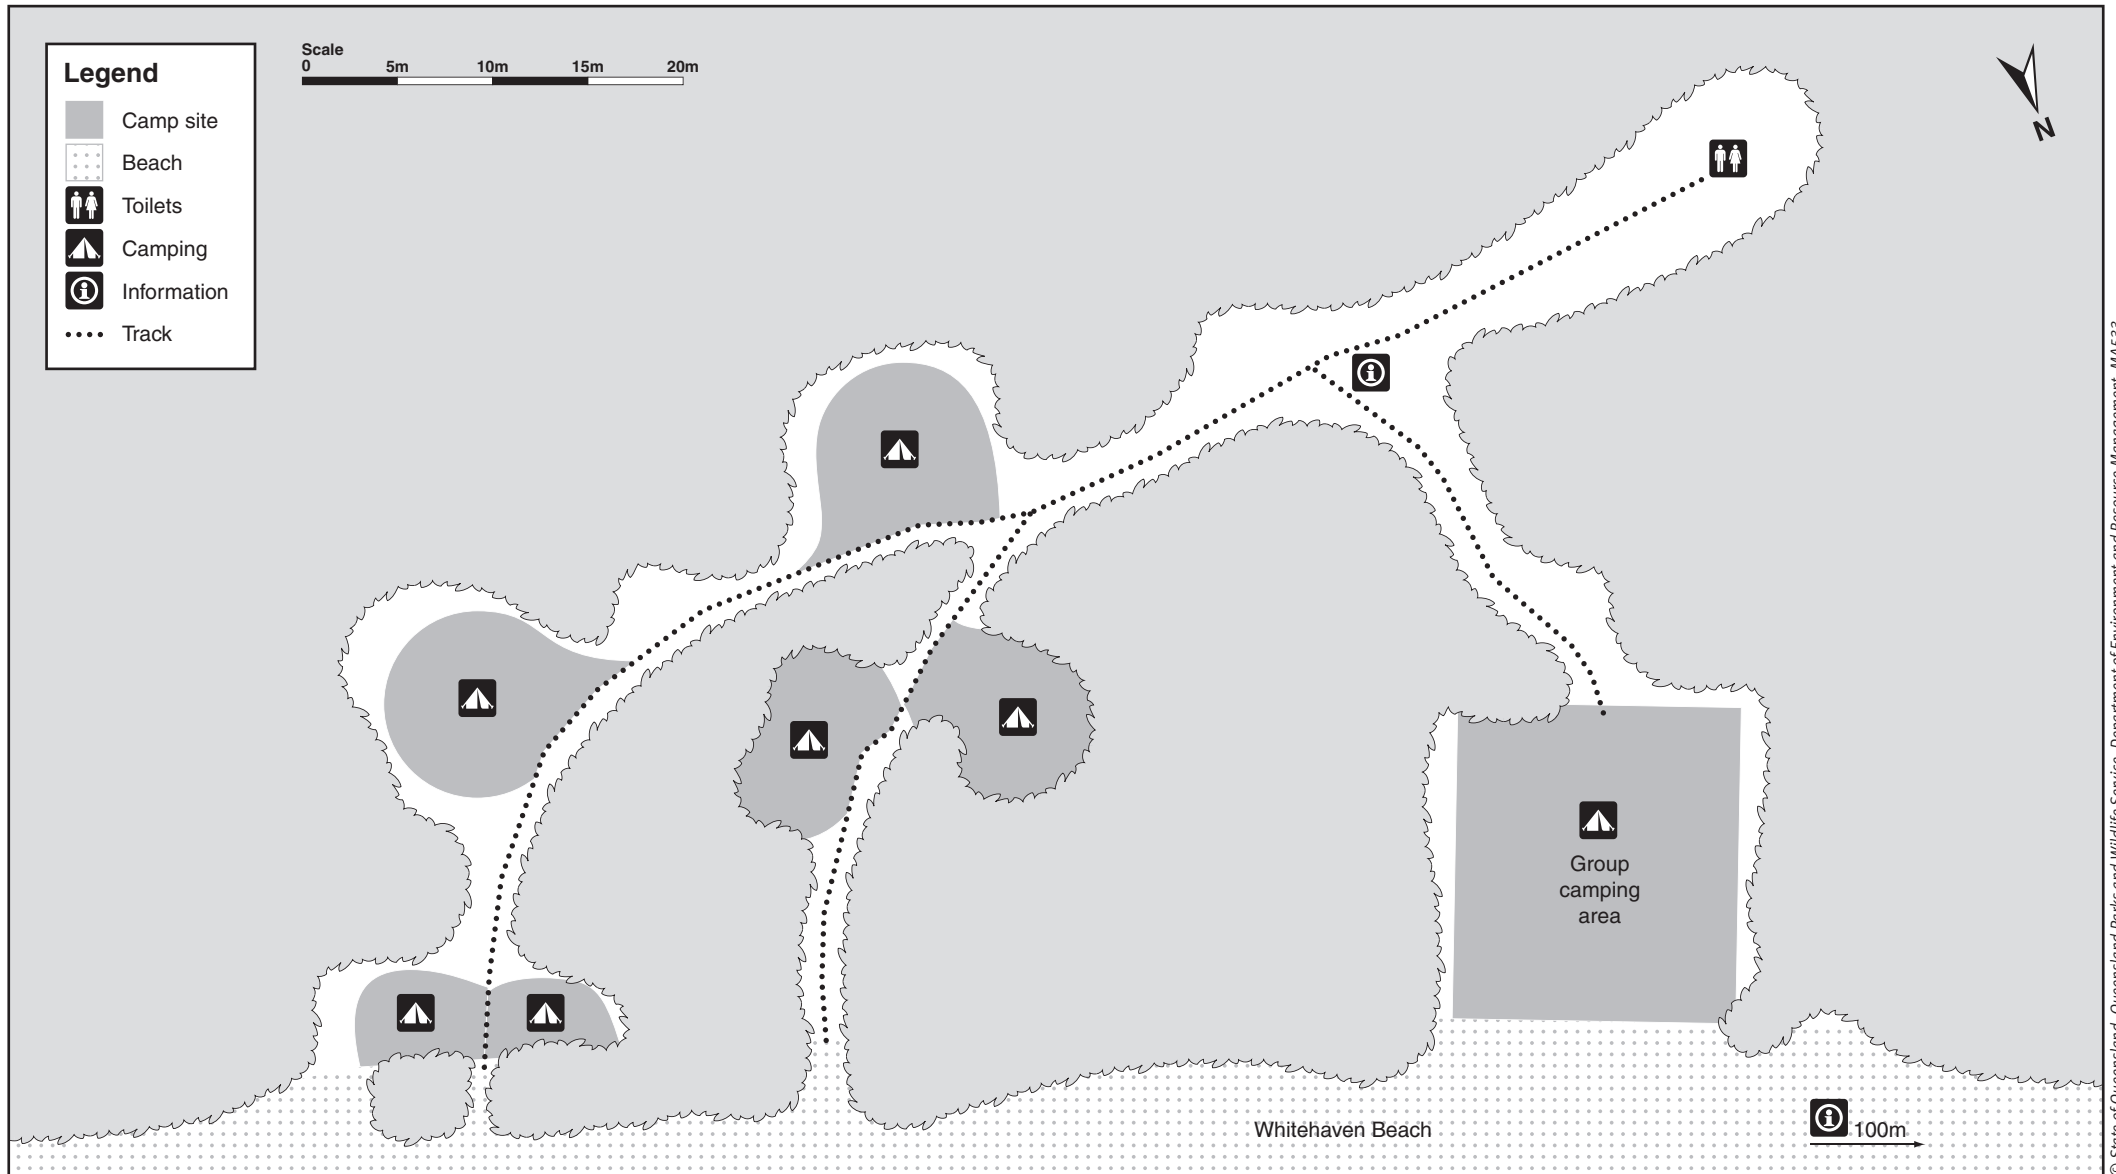

Whitsunday Islands National Park

Whitehaven Beach campground

February 2010

© State of Queensland. Queensland Parks and Wildlife Service, Department of Environment and Resource Management. MA533