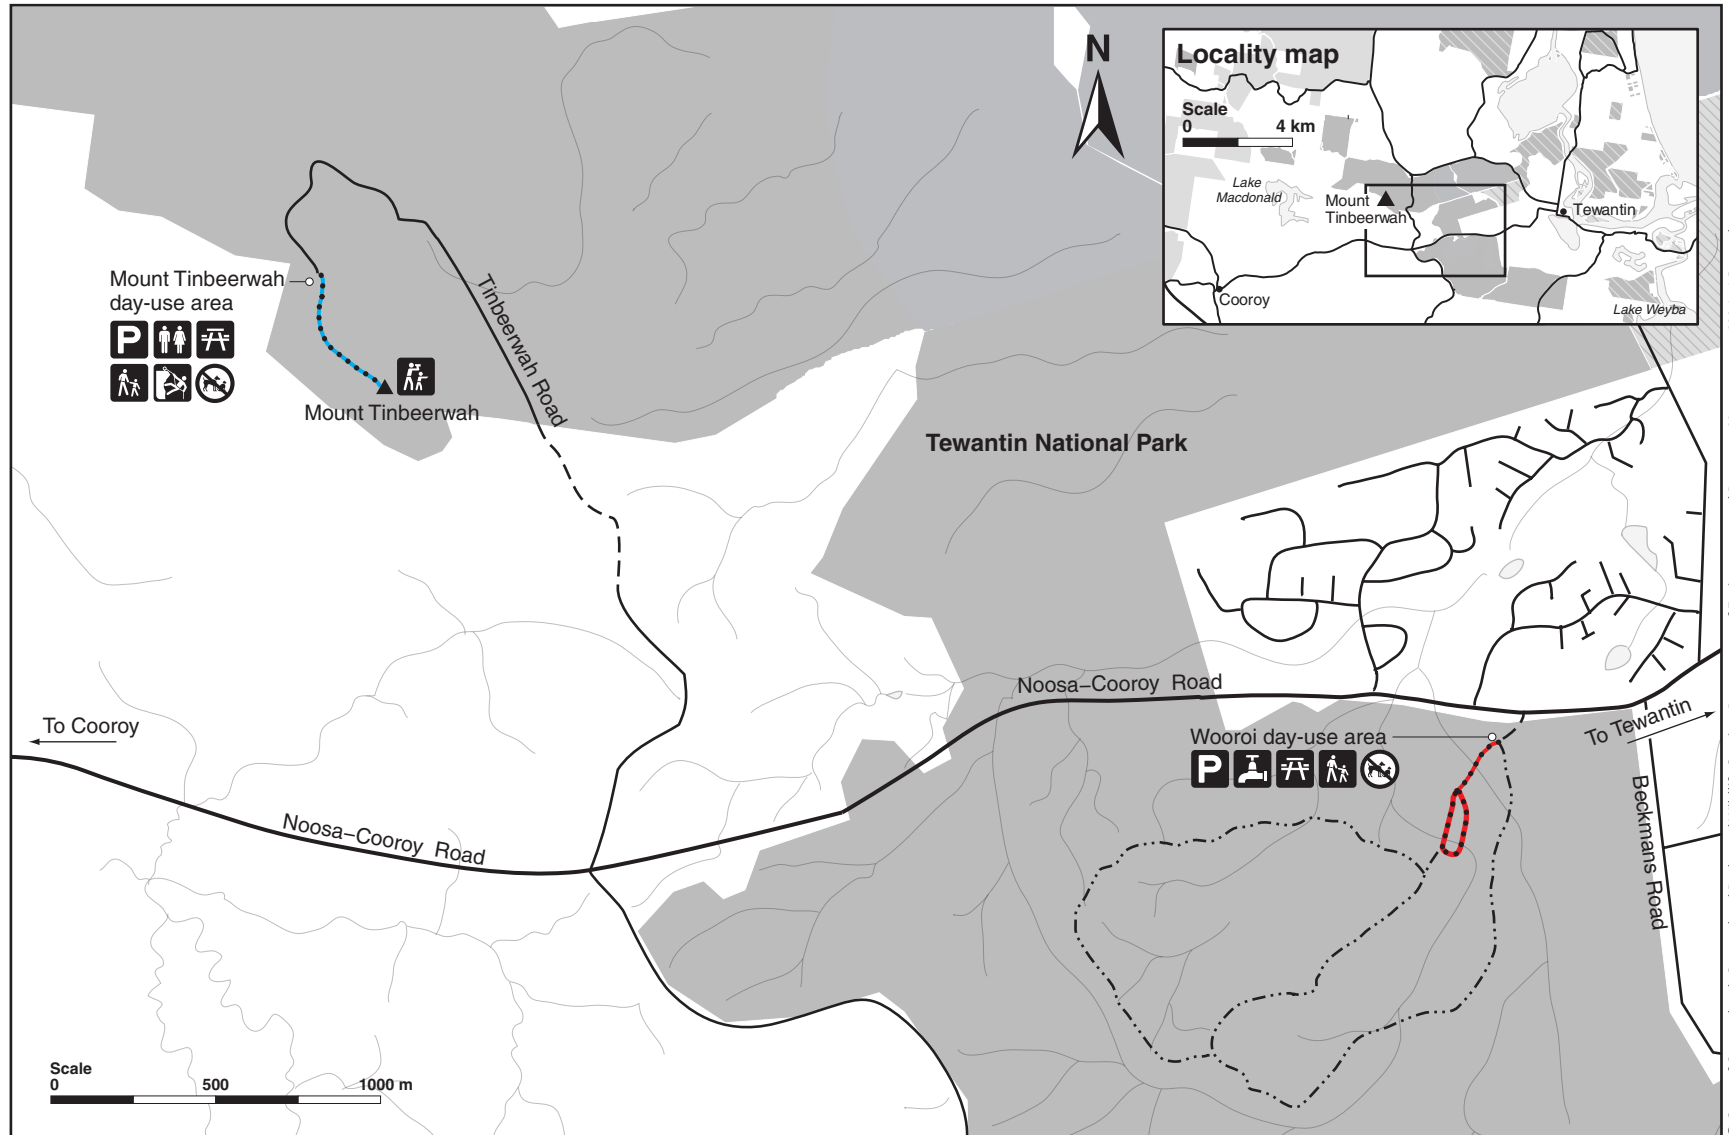

Tewantin National Park

Legend

- Tewantin National Park
- National park (other)
- Conservation park
- State forest
- Water
- Waterways
- Major sealed road
- Minor sealed road
- Unsealed road
- Multi-use track (walking, horse riding and bike riding)
- Mount Tinbeerwah lookout walk
- Palm Grove circuit
- Parking
- Toilets
- Picnic table
- Walking track
- Abseiling
- Lookout
- Drinking water
- Domestic animals prohibited
- Mountain peak