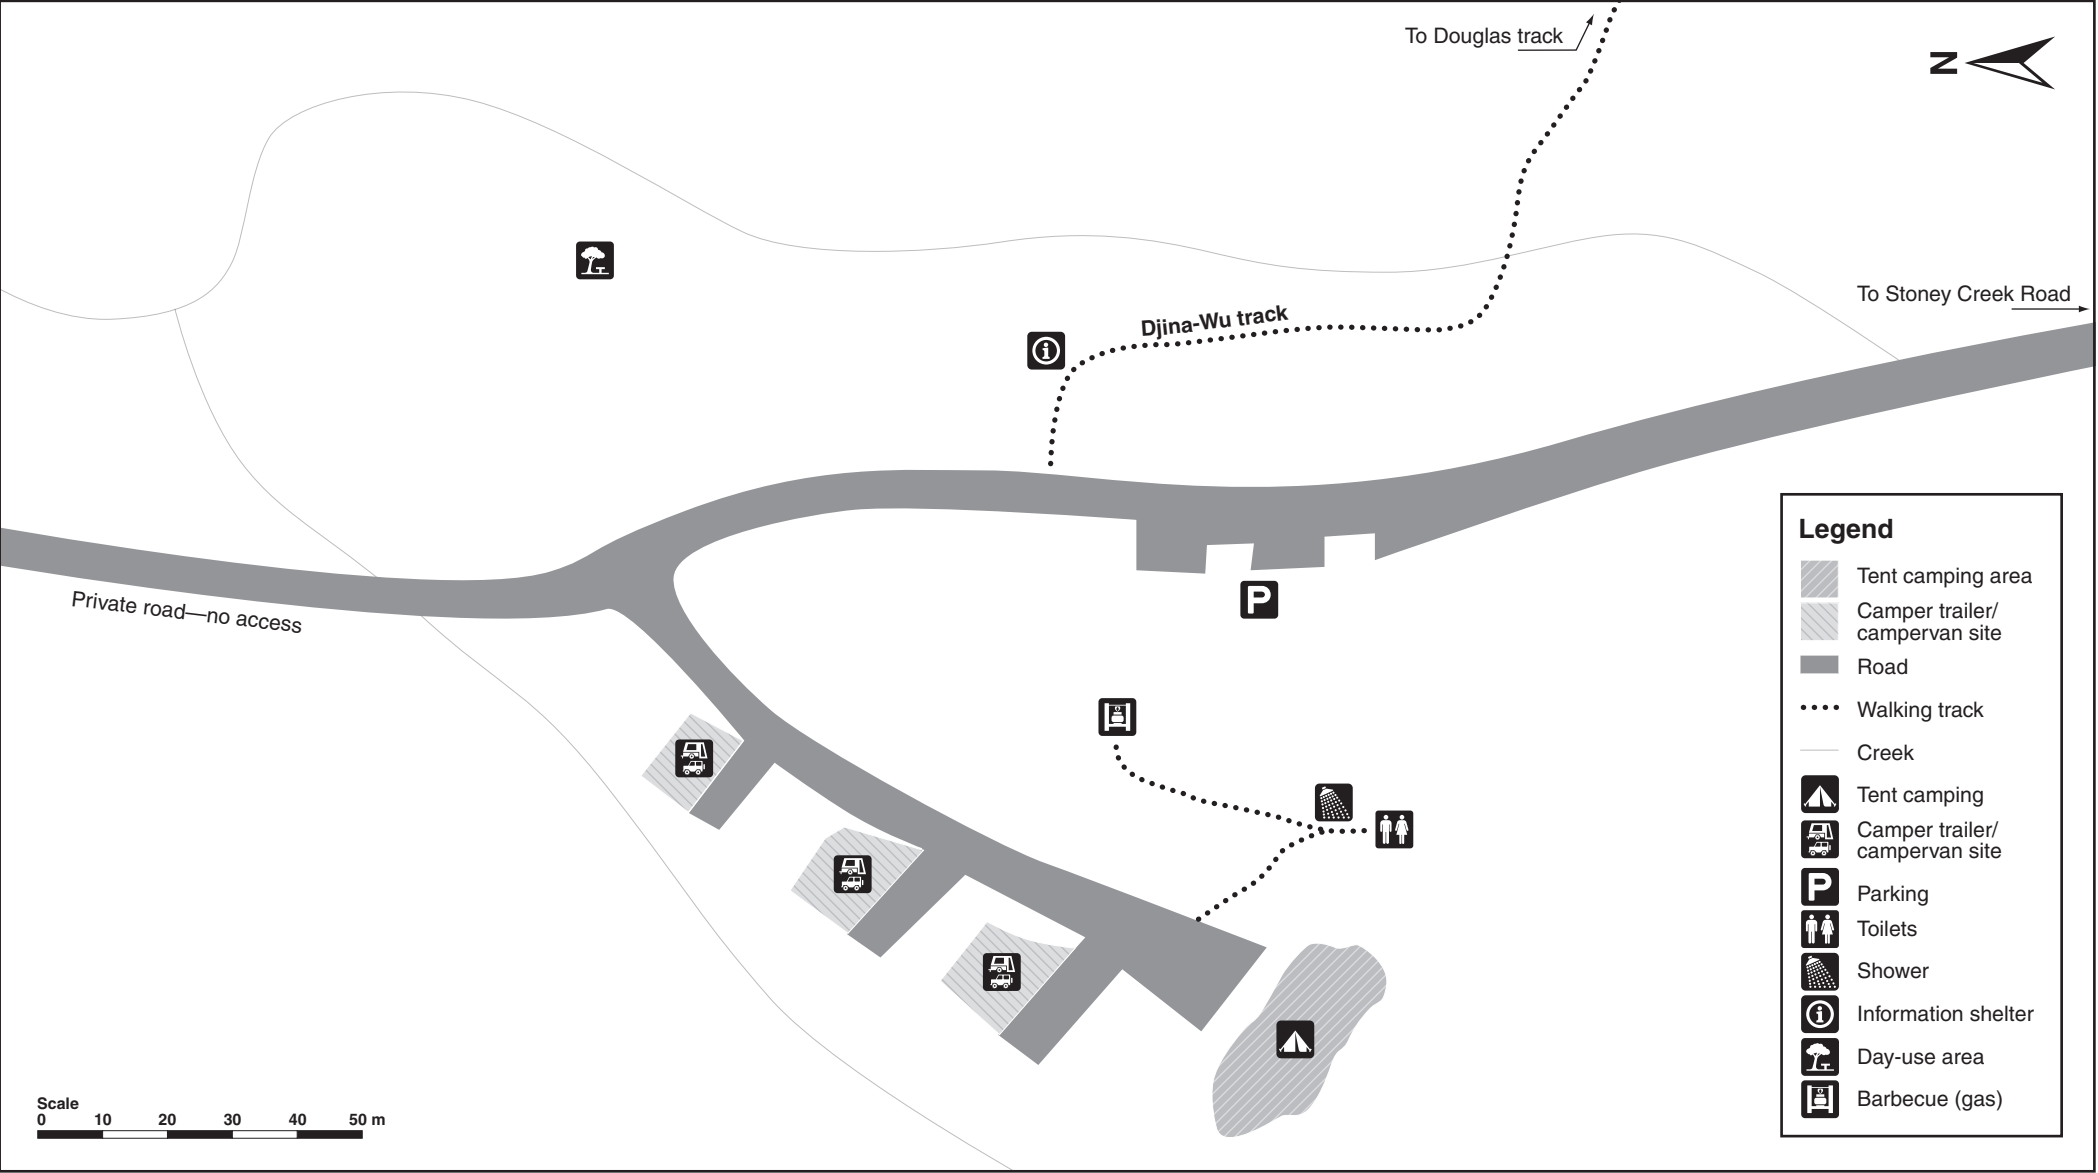

Speewah camping area

Speewah Conservation Park

© State of Queensland. Queensland Parks and Wildlife Service, Department of Environment and Resource Management. MA641 December 2010