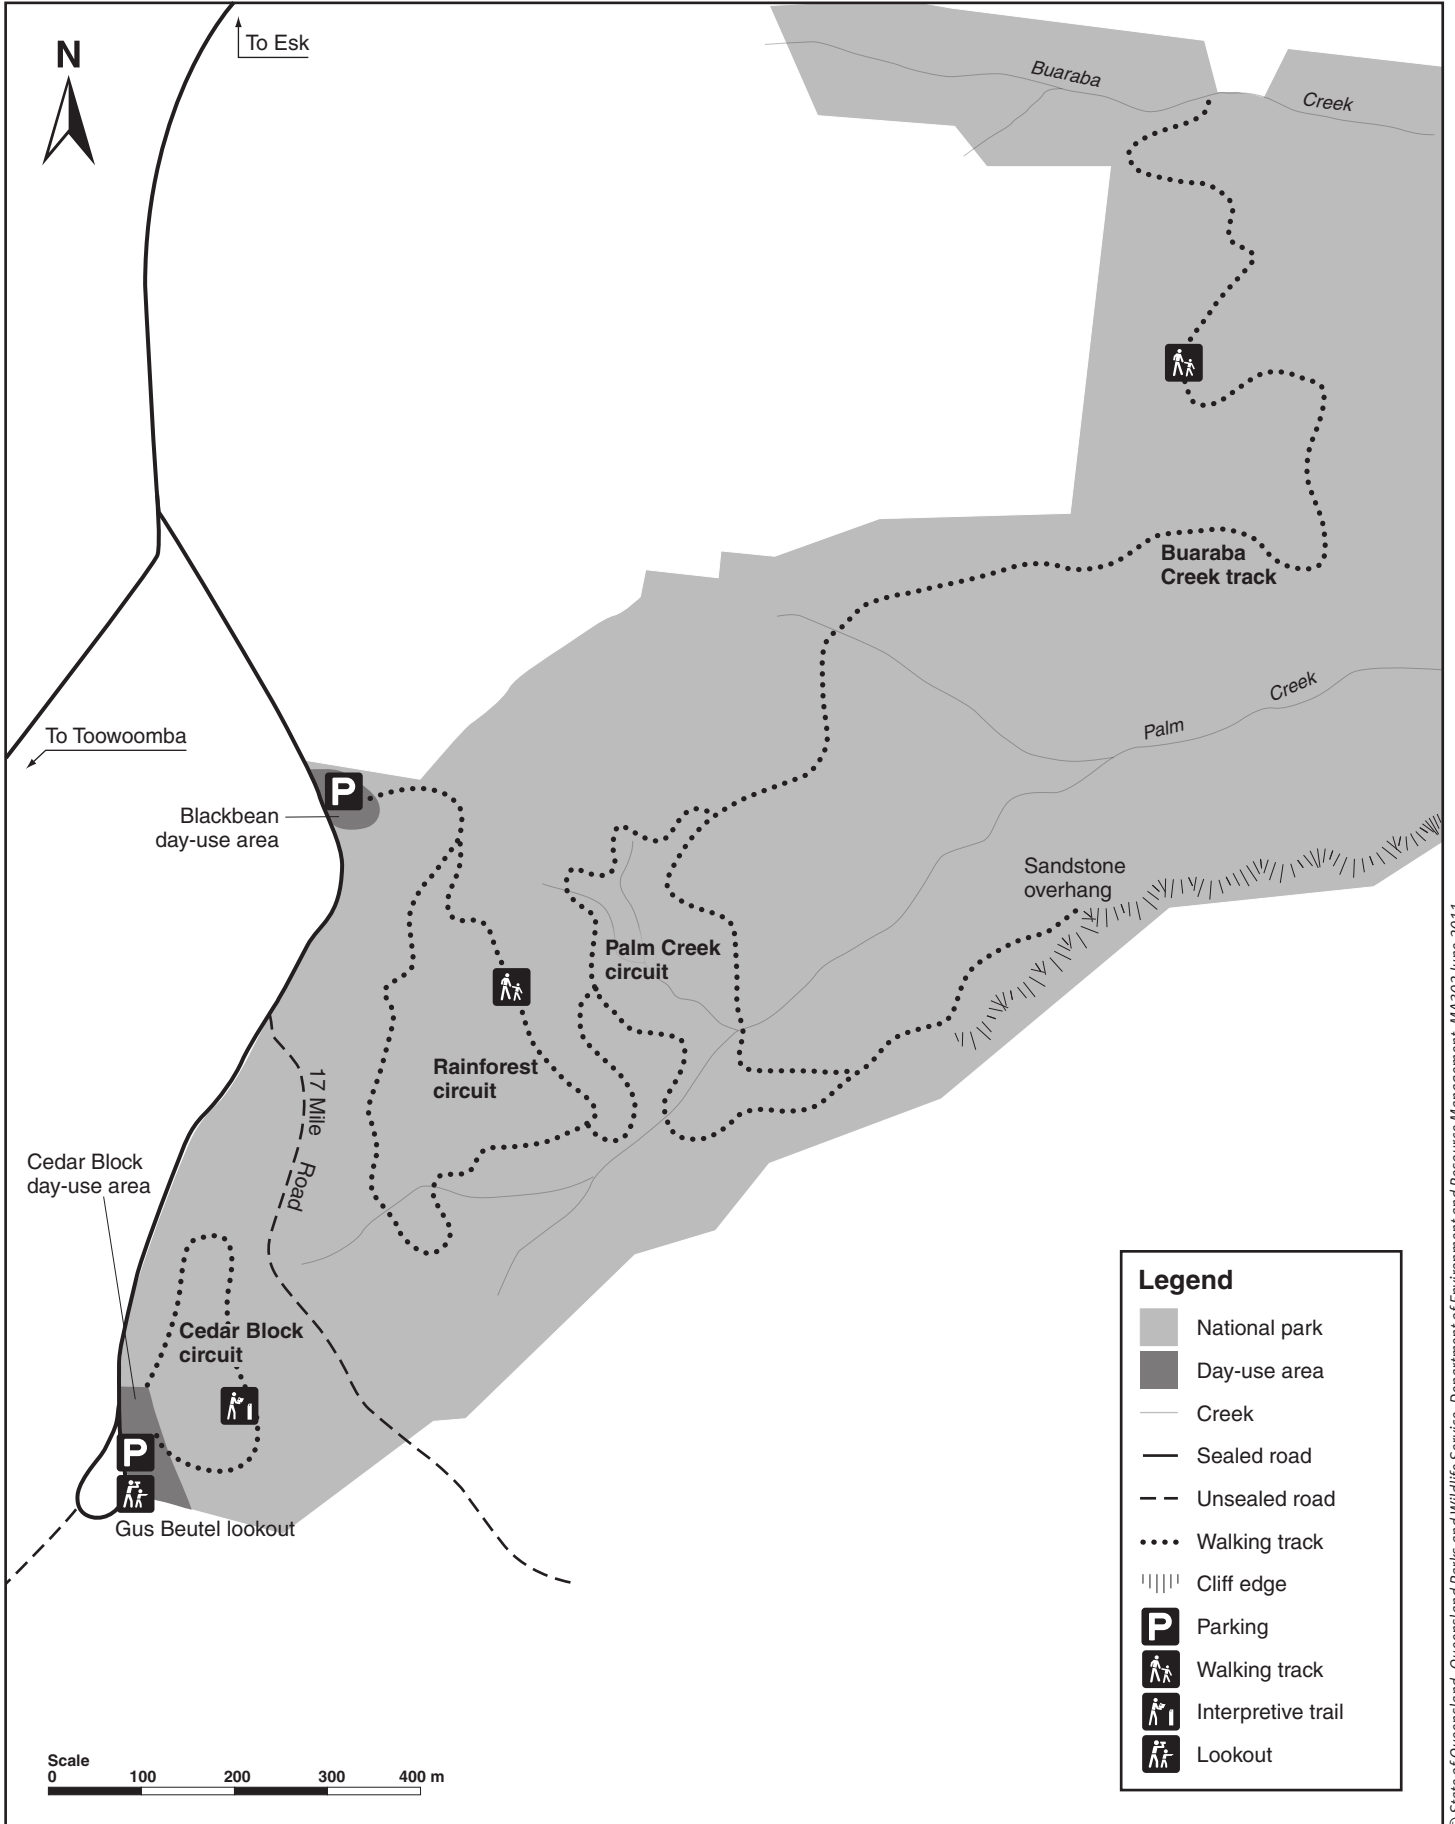

Ravensbourne National Park

Queensland Parks
and Wildlife Service
Department of Environment
and Resource Management

Legend

- National park
- Day-use area
- Creek
- Sealed road
- Unsealed road
- Walking track
- Cliff edge
- P Parking
- 🚶 Walking track
- 🗺️ Interpretive trail
- 🔭 Lookout