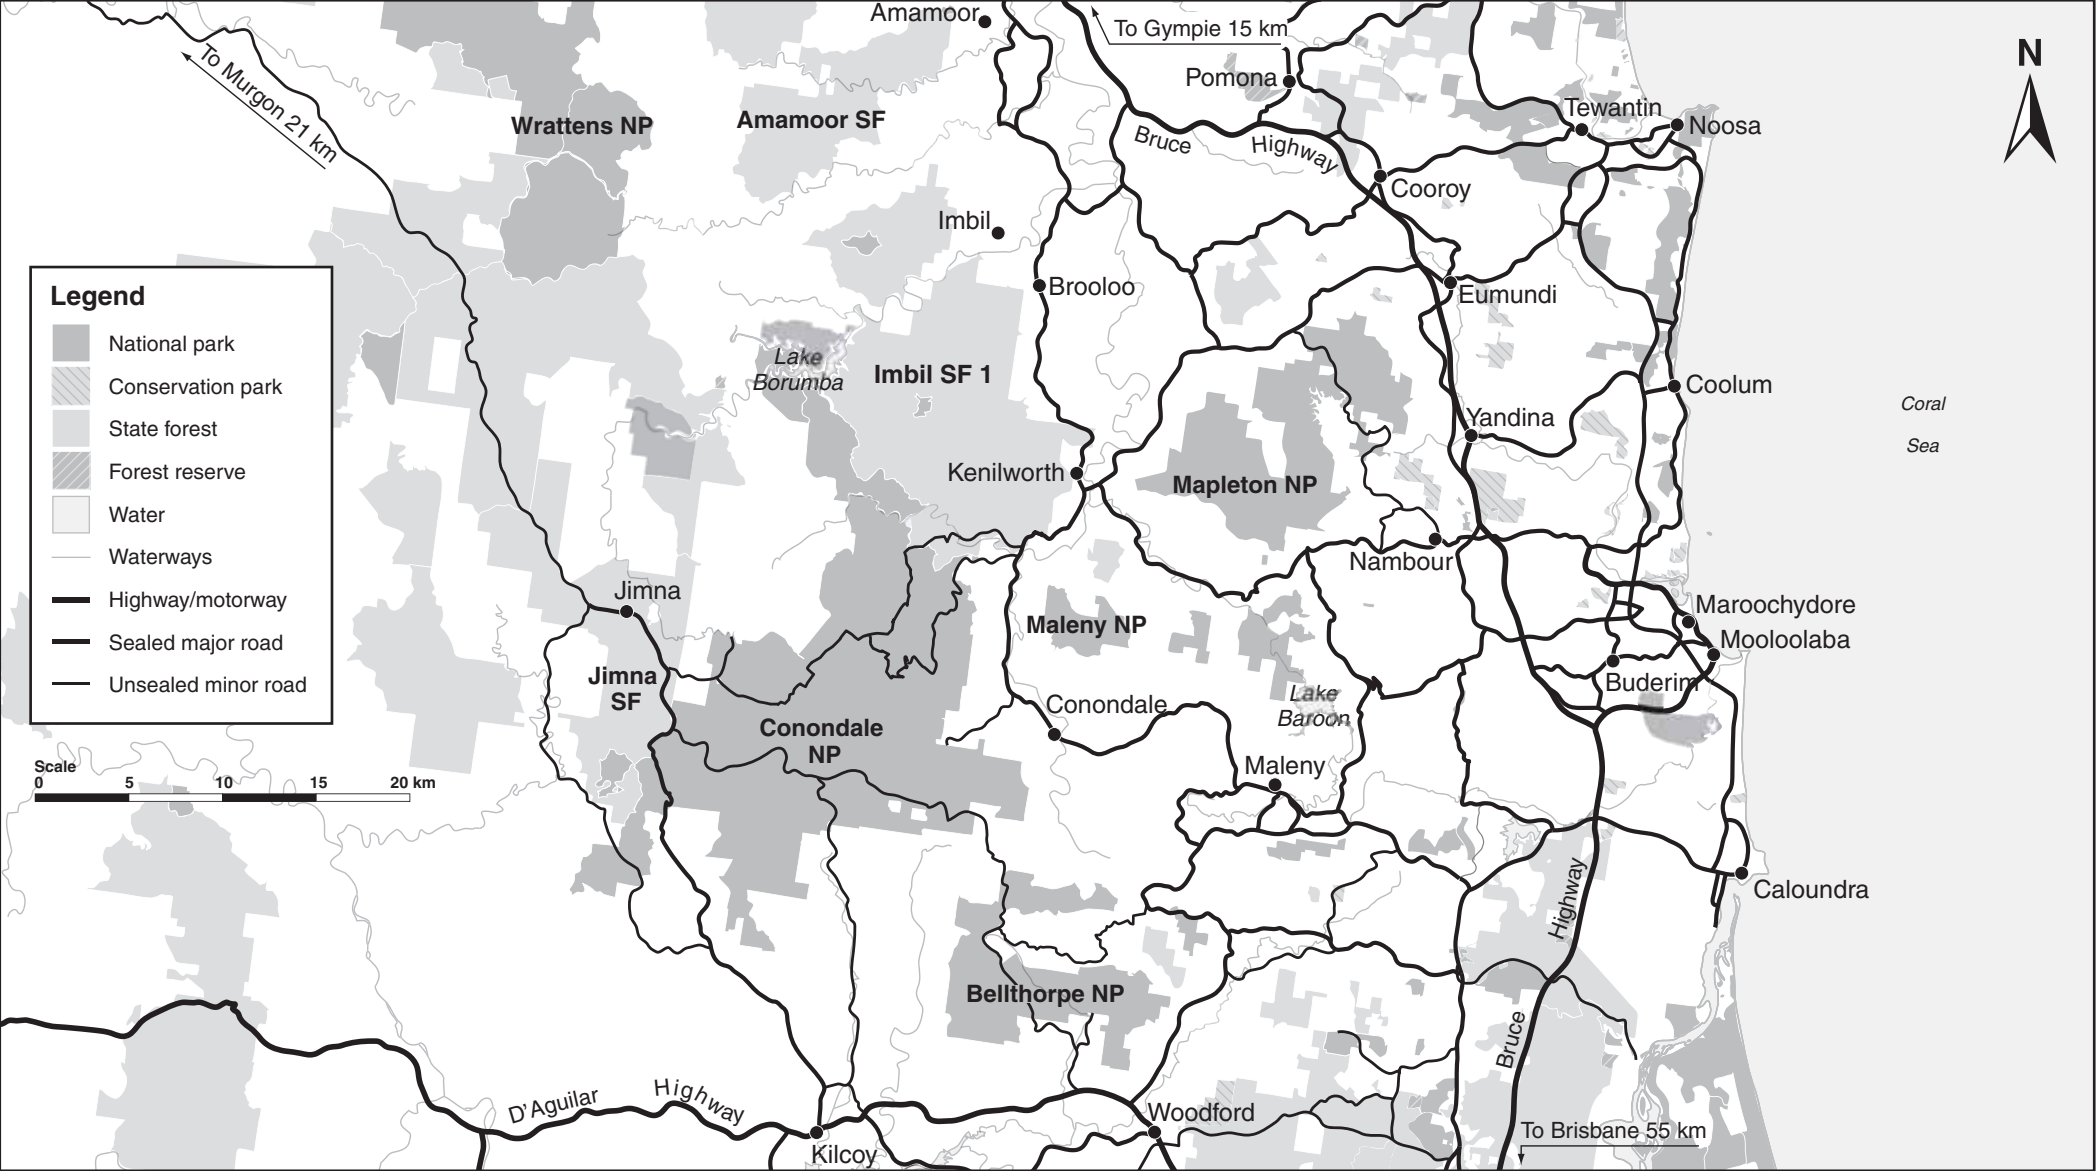

Sunshine Coast Hinterland

Locality map

Queensland Parks
and Wildlife Service
Department of Environment
and Resource Management

© State of Queensland. Queensland Parks and Wildlife Service, Department of Environment and Resource Management. MA353 November 2011