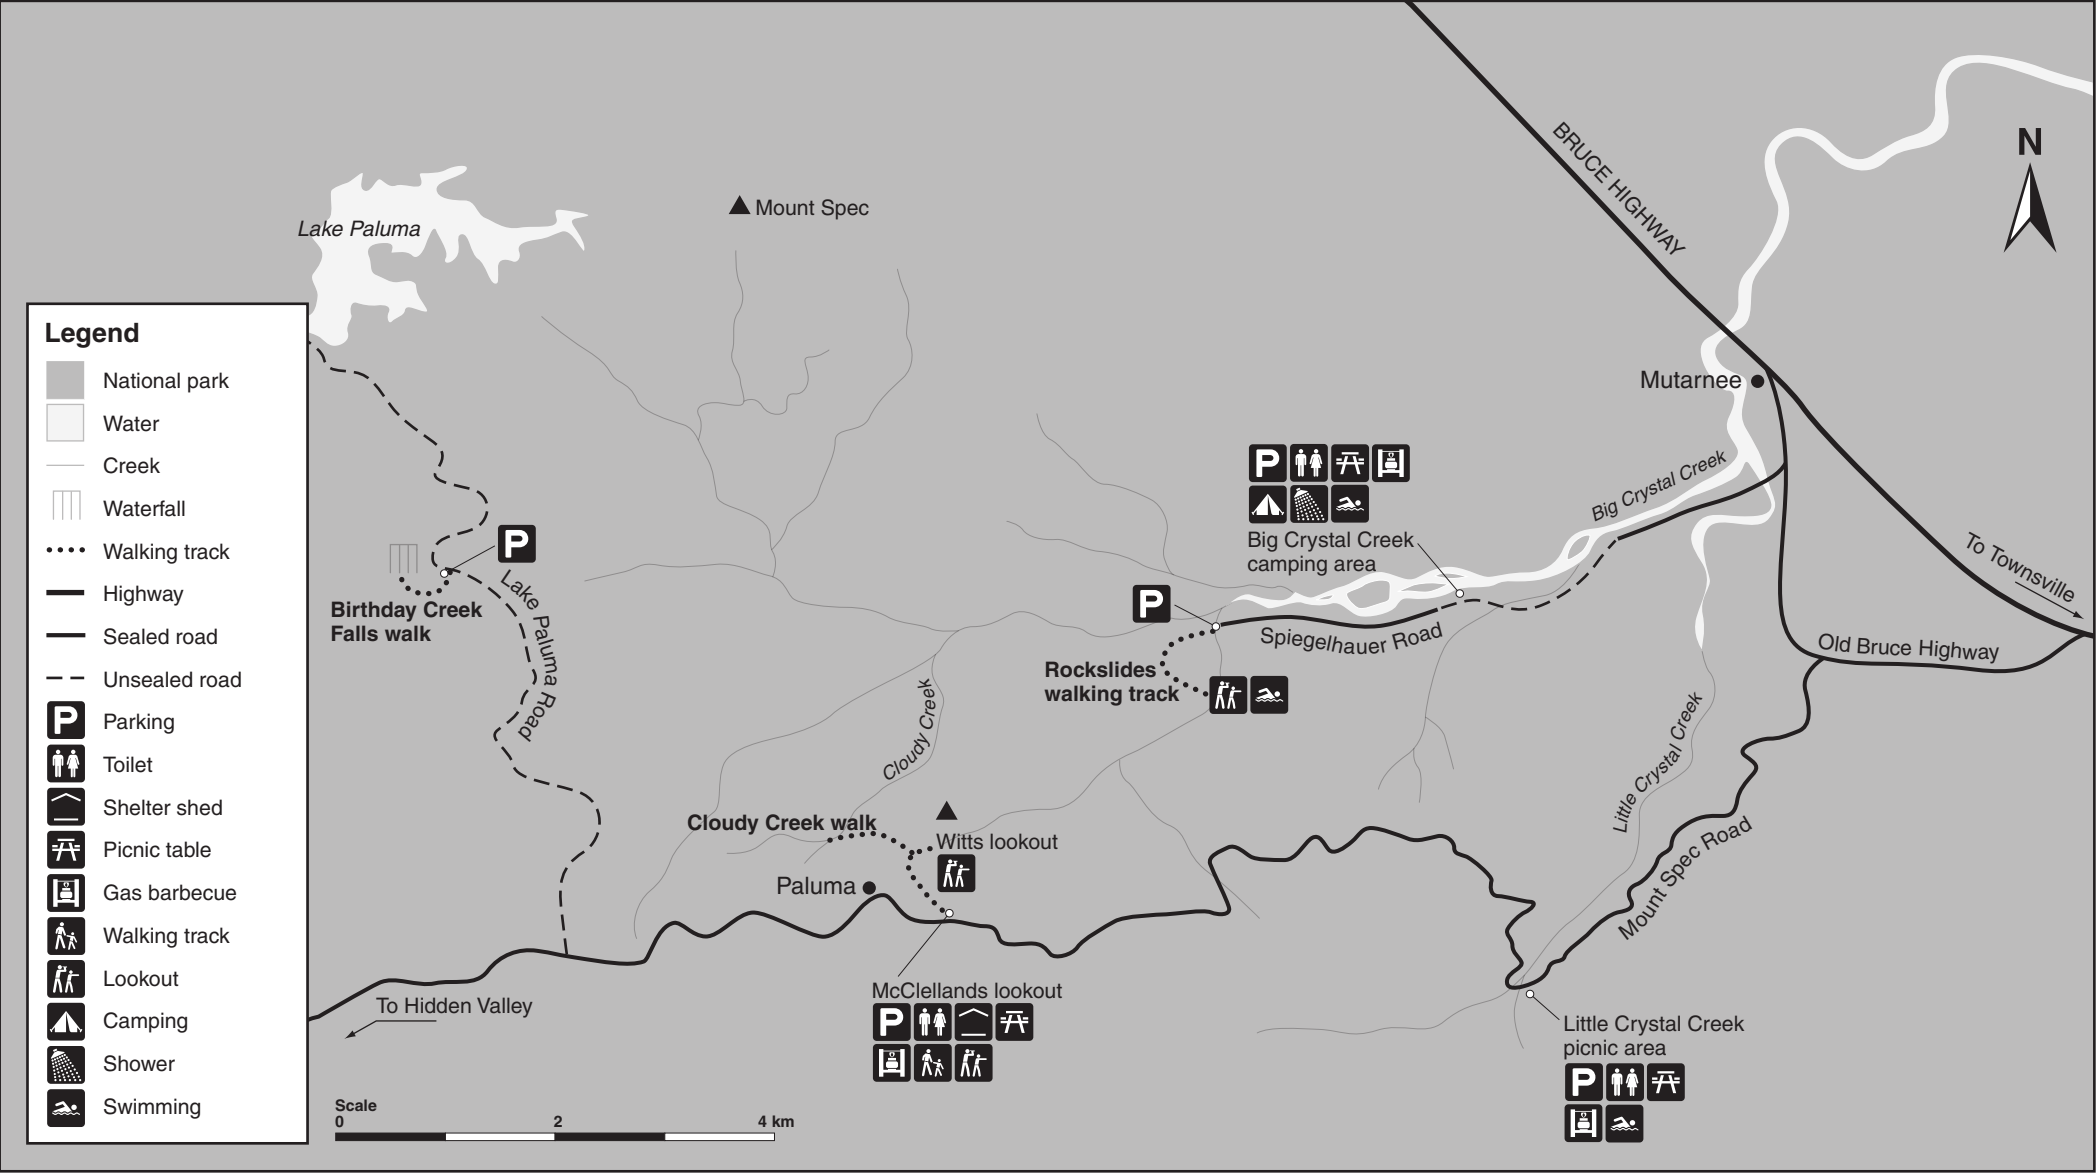

Mount Spec

Paluma Range National Park

© State of Queensland. Queensland Parks and Wildlife Service, Department of Environment and Resource Management. MA308 August 2010