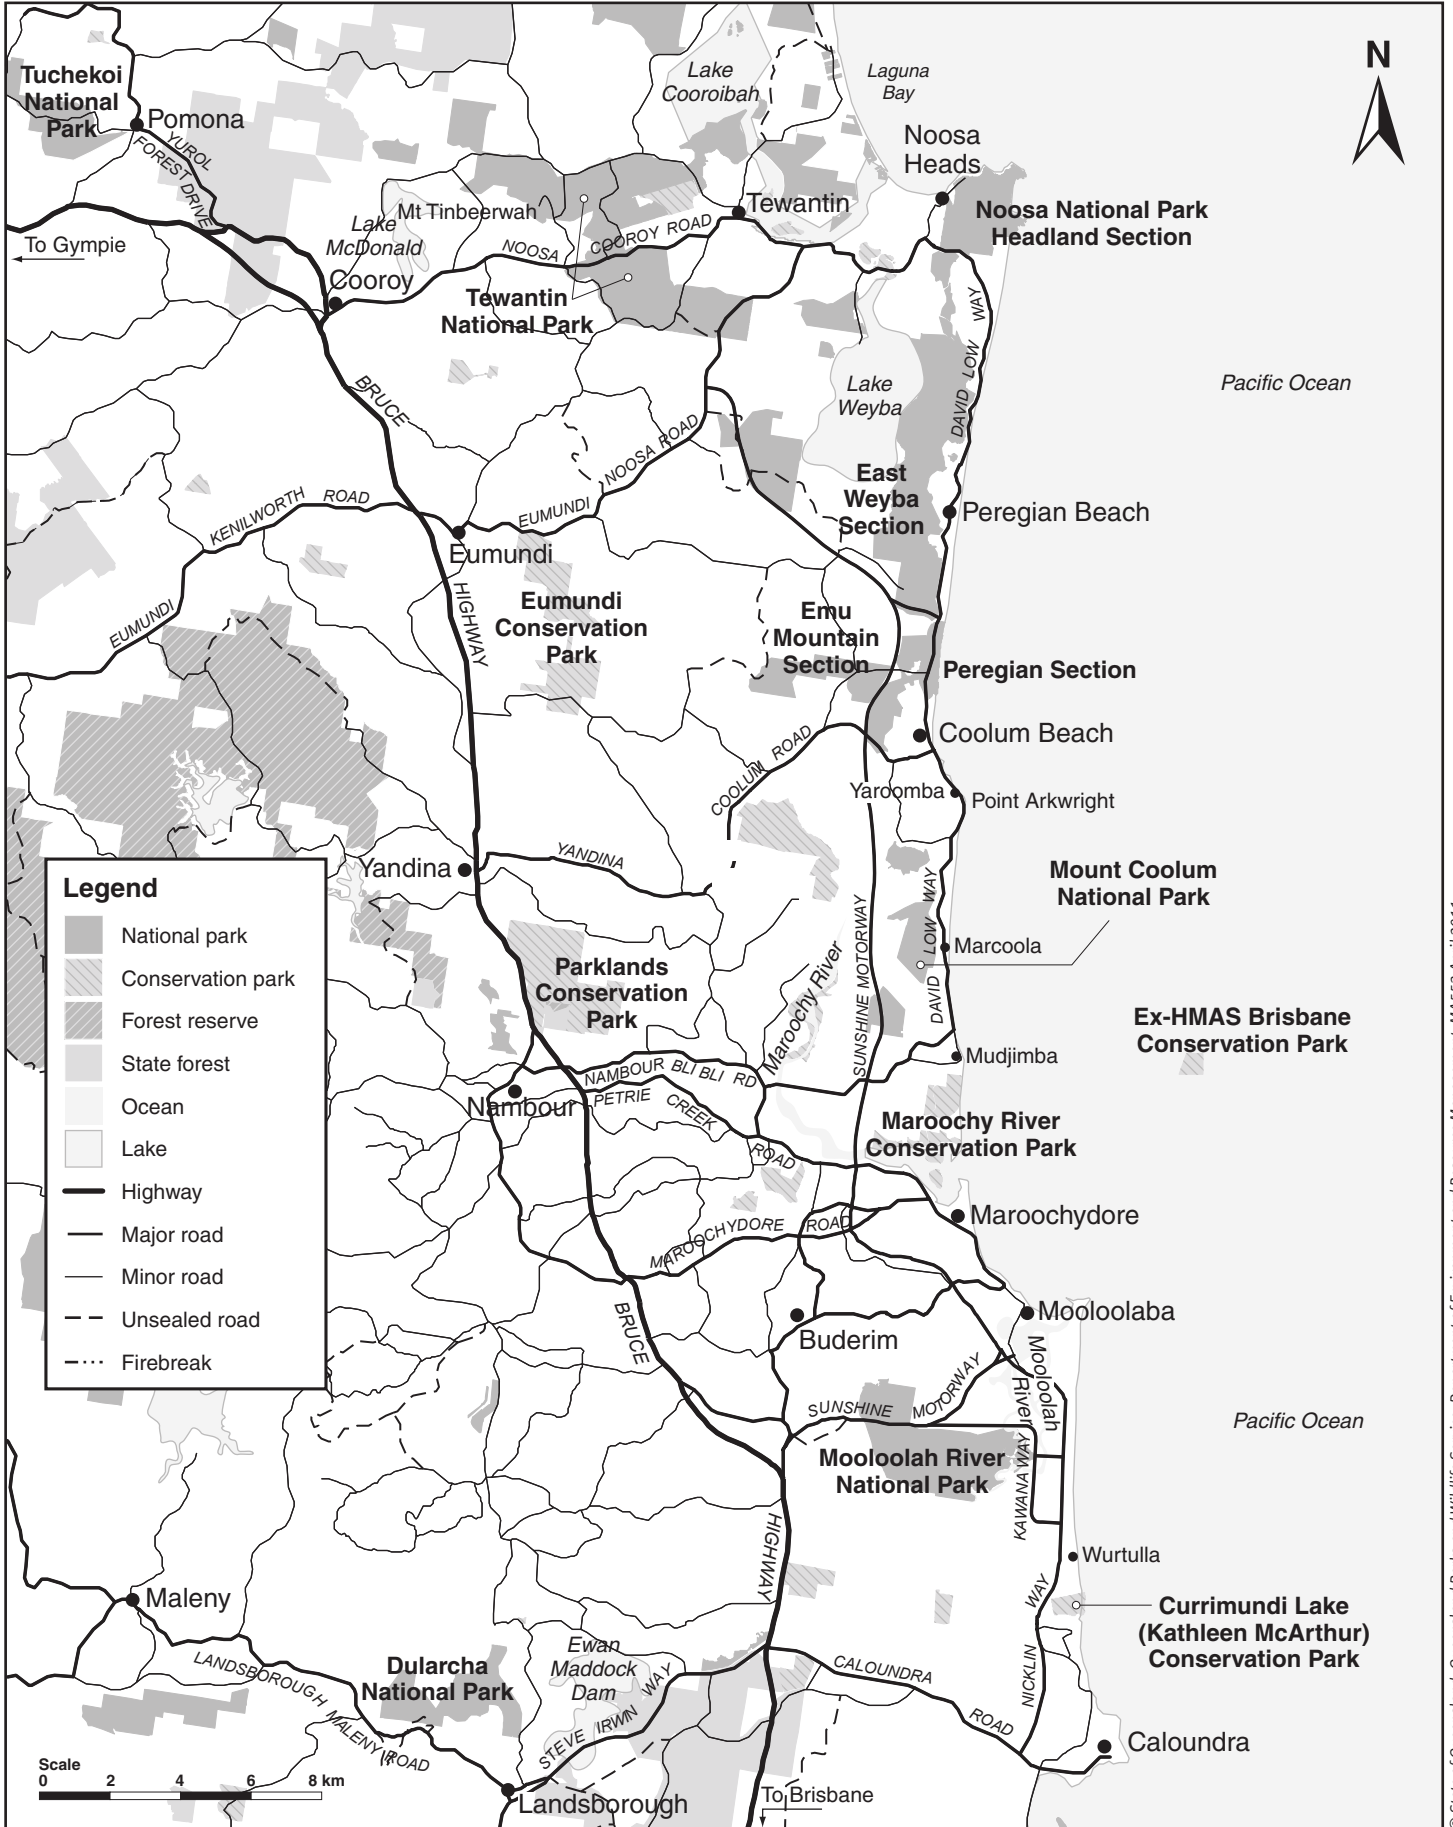

Sunshine Coast

© State of Queensland. Queensland Parks and Wildlife Service, Department of Environment and Resource Management. MA553 April 2011