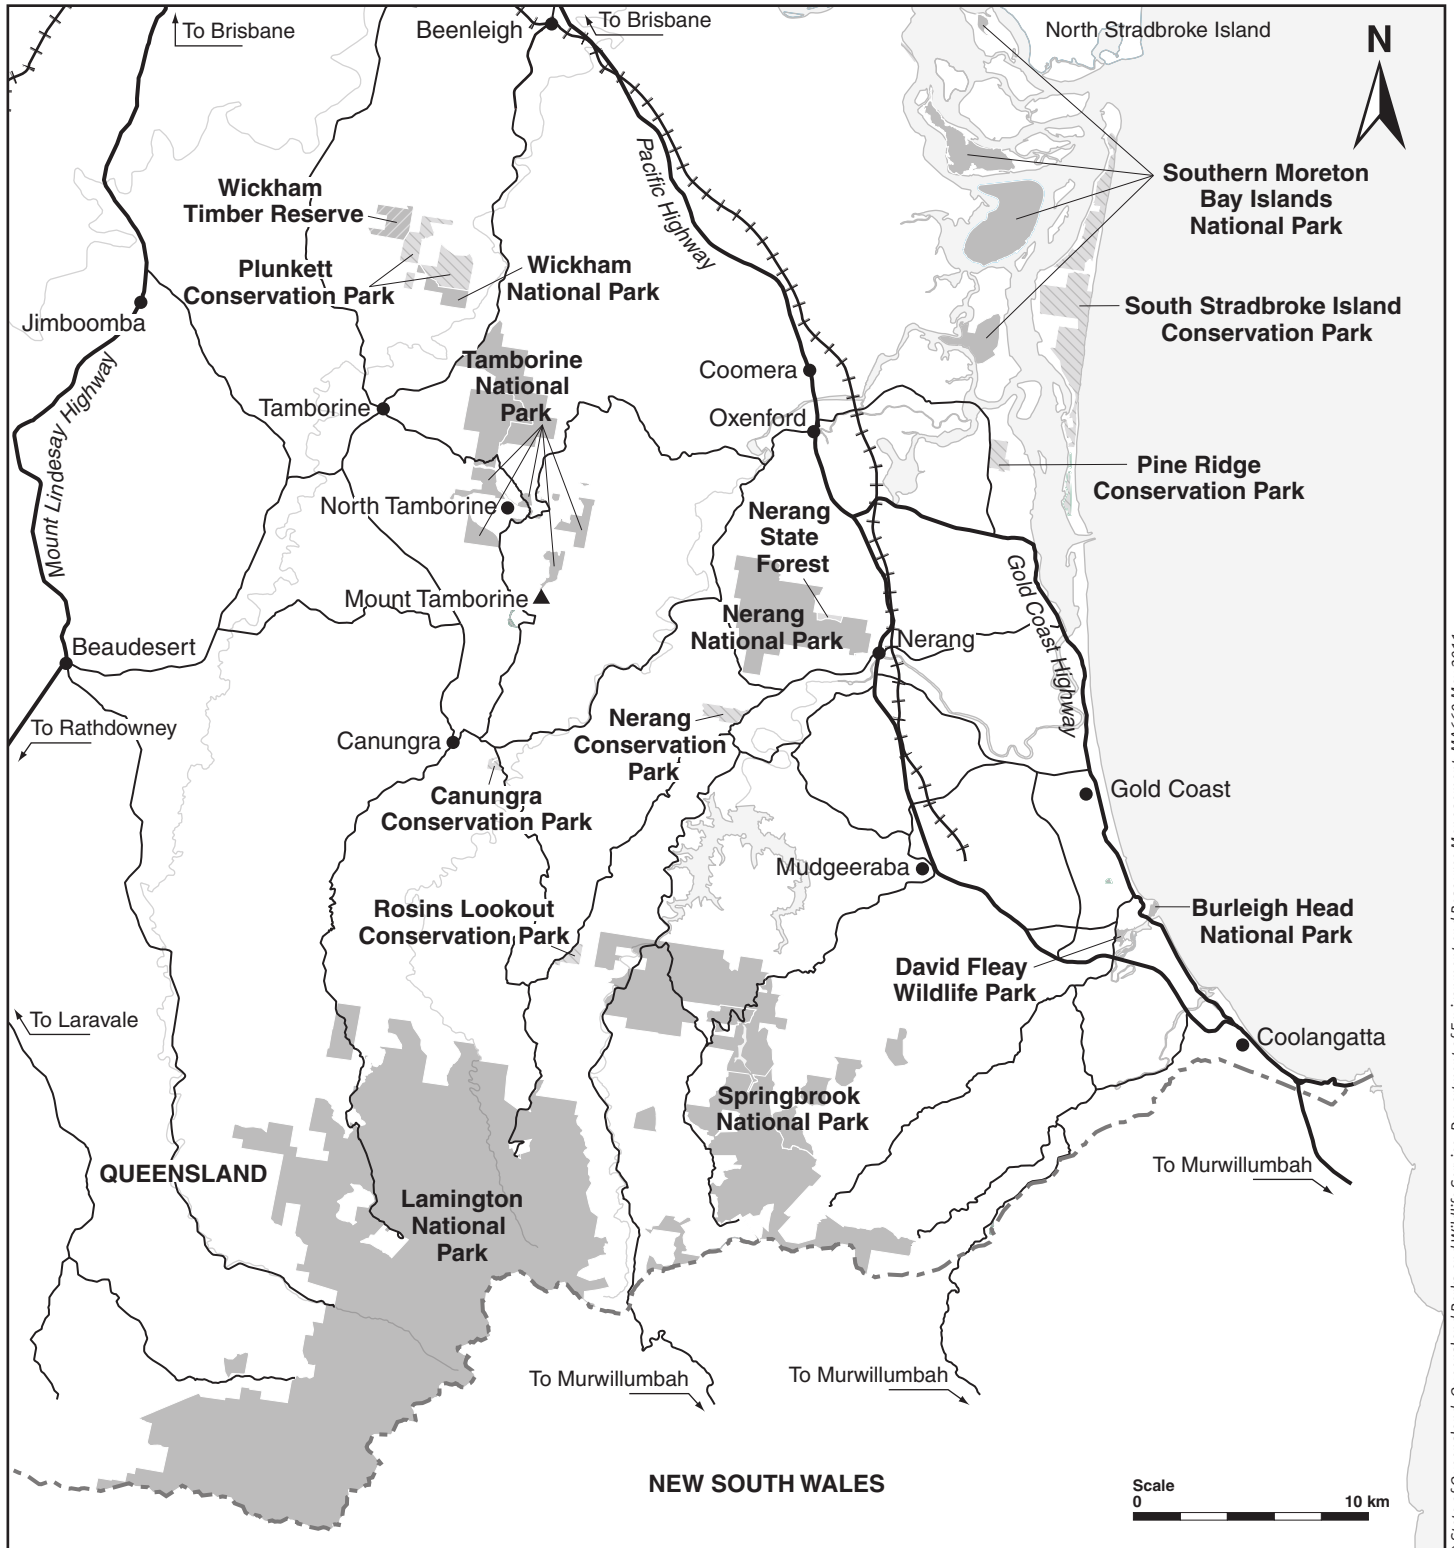

Gold Coast and hinterland parks

Queensland Parks and Wildlife Service
 Department of Environment and Resource Management

© State of Queensland. Queensland Parks and Wildlife Service. Department of Environment and Resource Management. MA660 May 2011