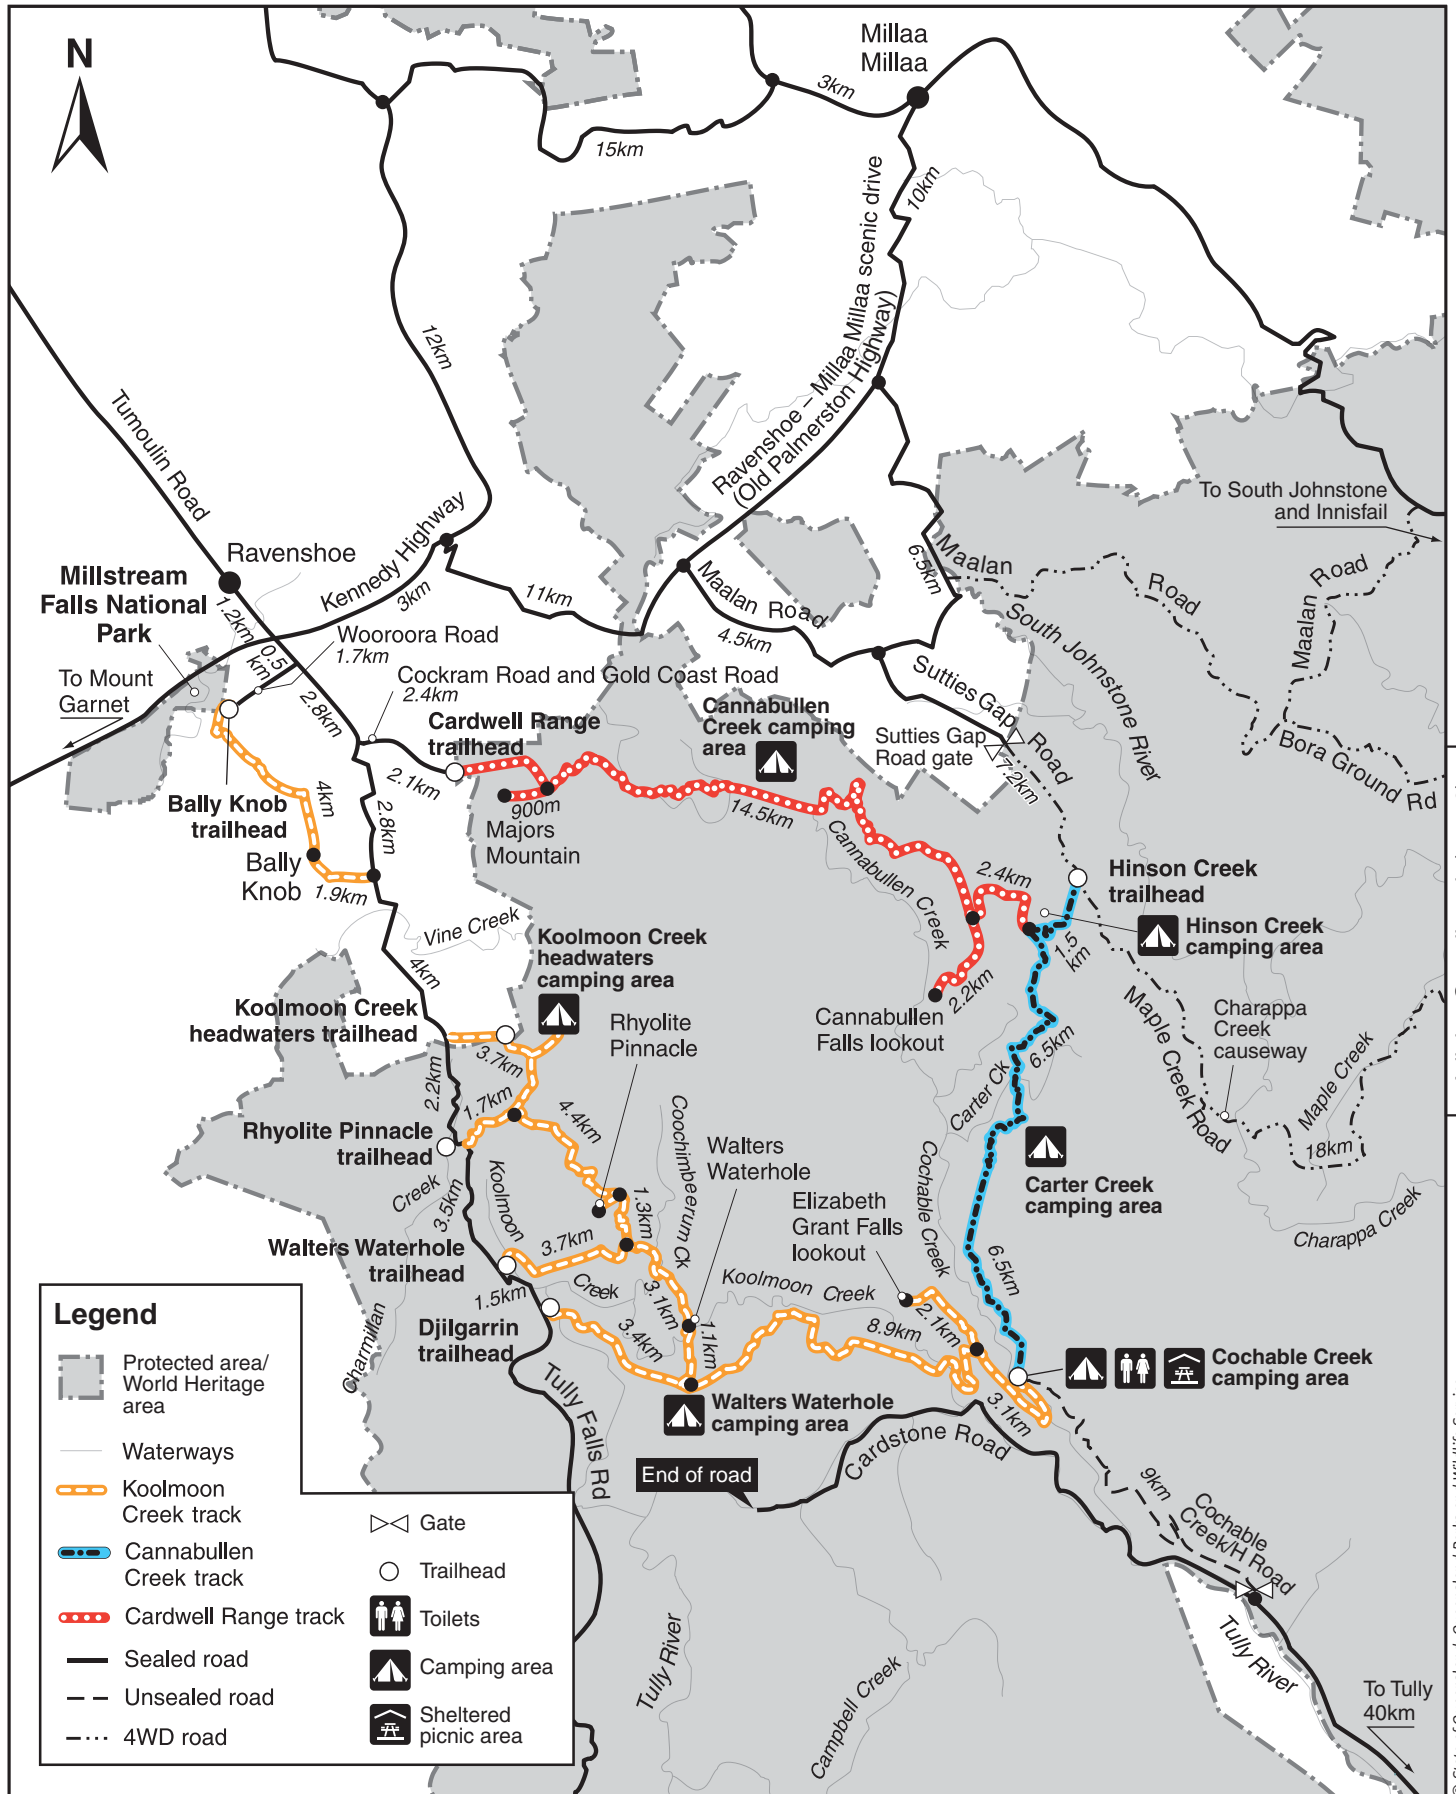

# Western tracks (map 2)

April 2010

Adjoins Gorrell track (map 3)

© State of Queensland, Queensland Parks and Wildlife Service, Department of Environment and Resource Management, MMS588