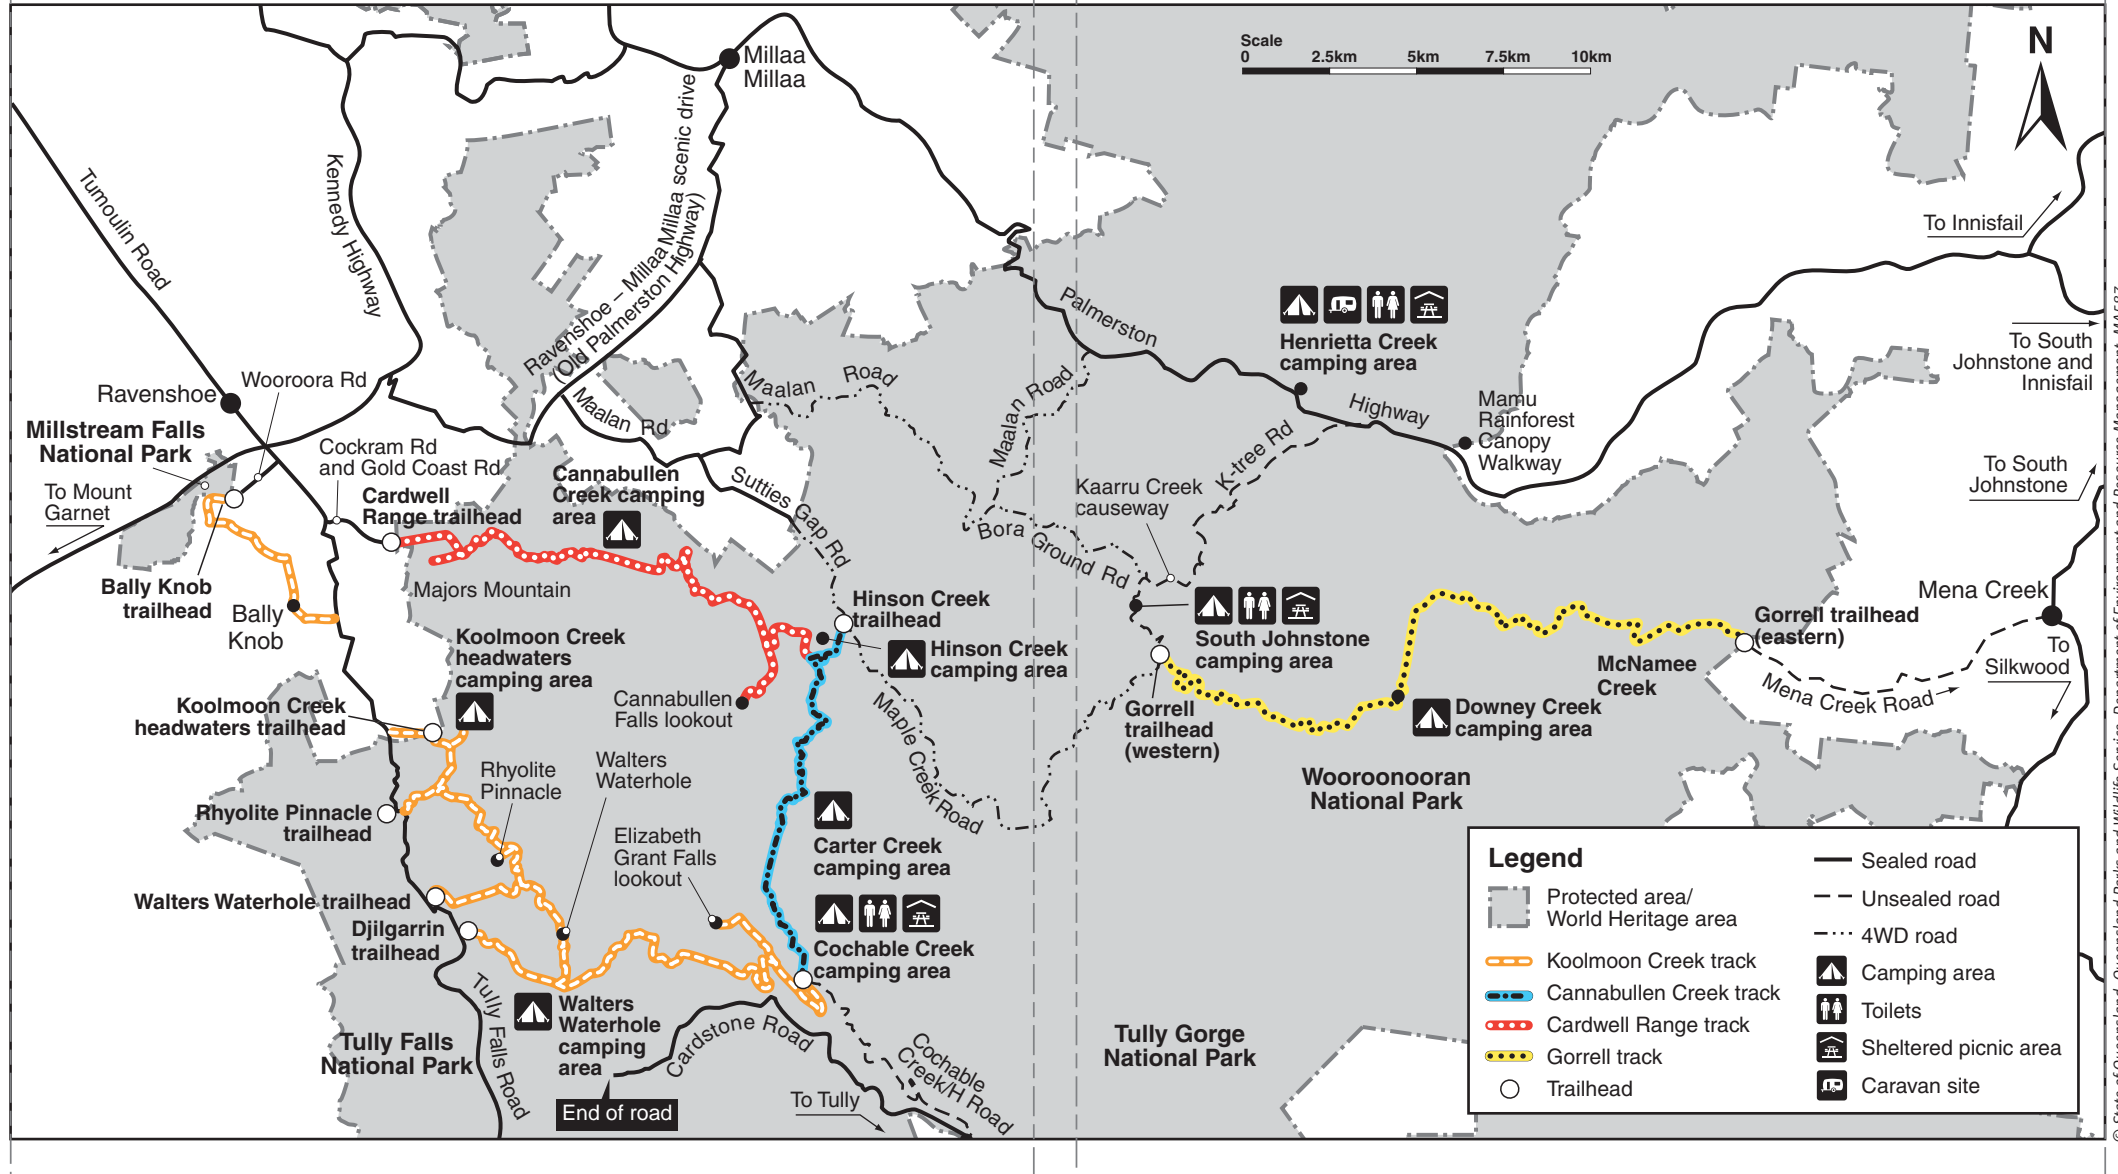

Misty Mountains region (map 1)

April 2010

For more detail of this area, see Western tracks (map 2)

For more detail of this area, see Gorrell track (map 3)

© State of Queensland, Queensland Parks and Wildlife Service, Department of Environment and Resource Management, MA587