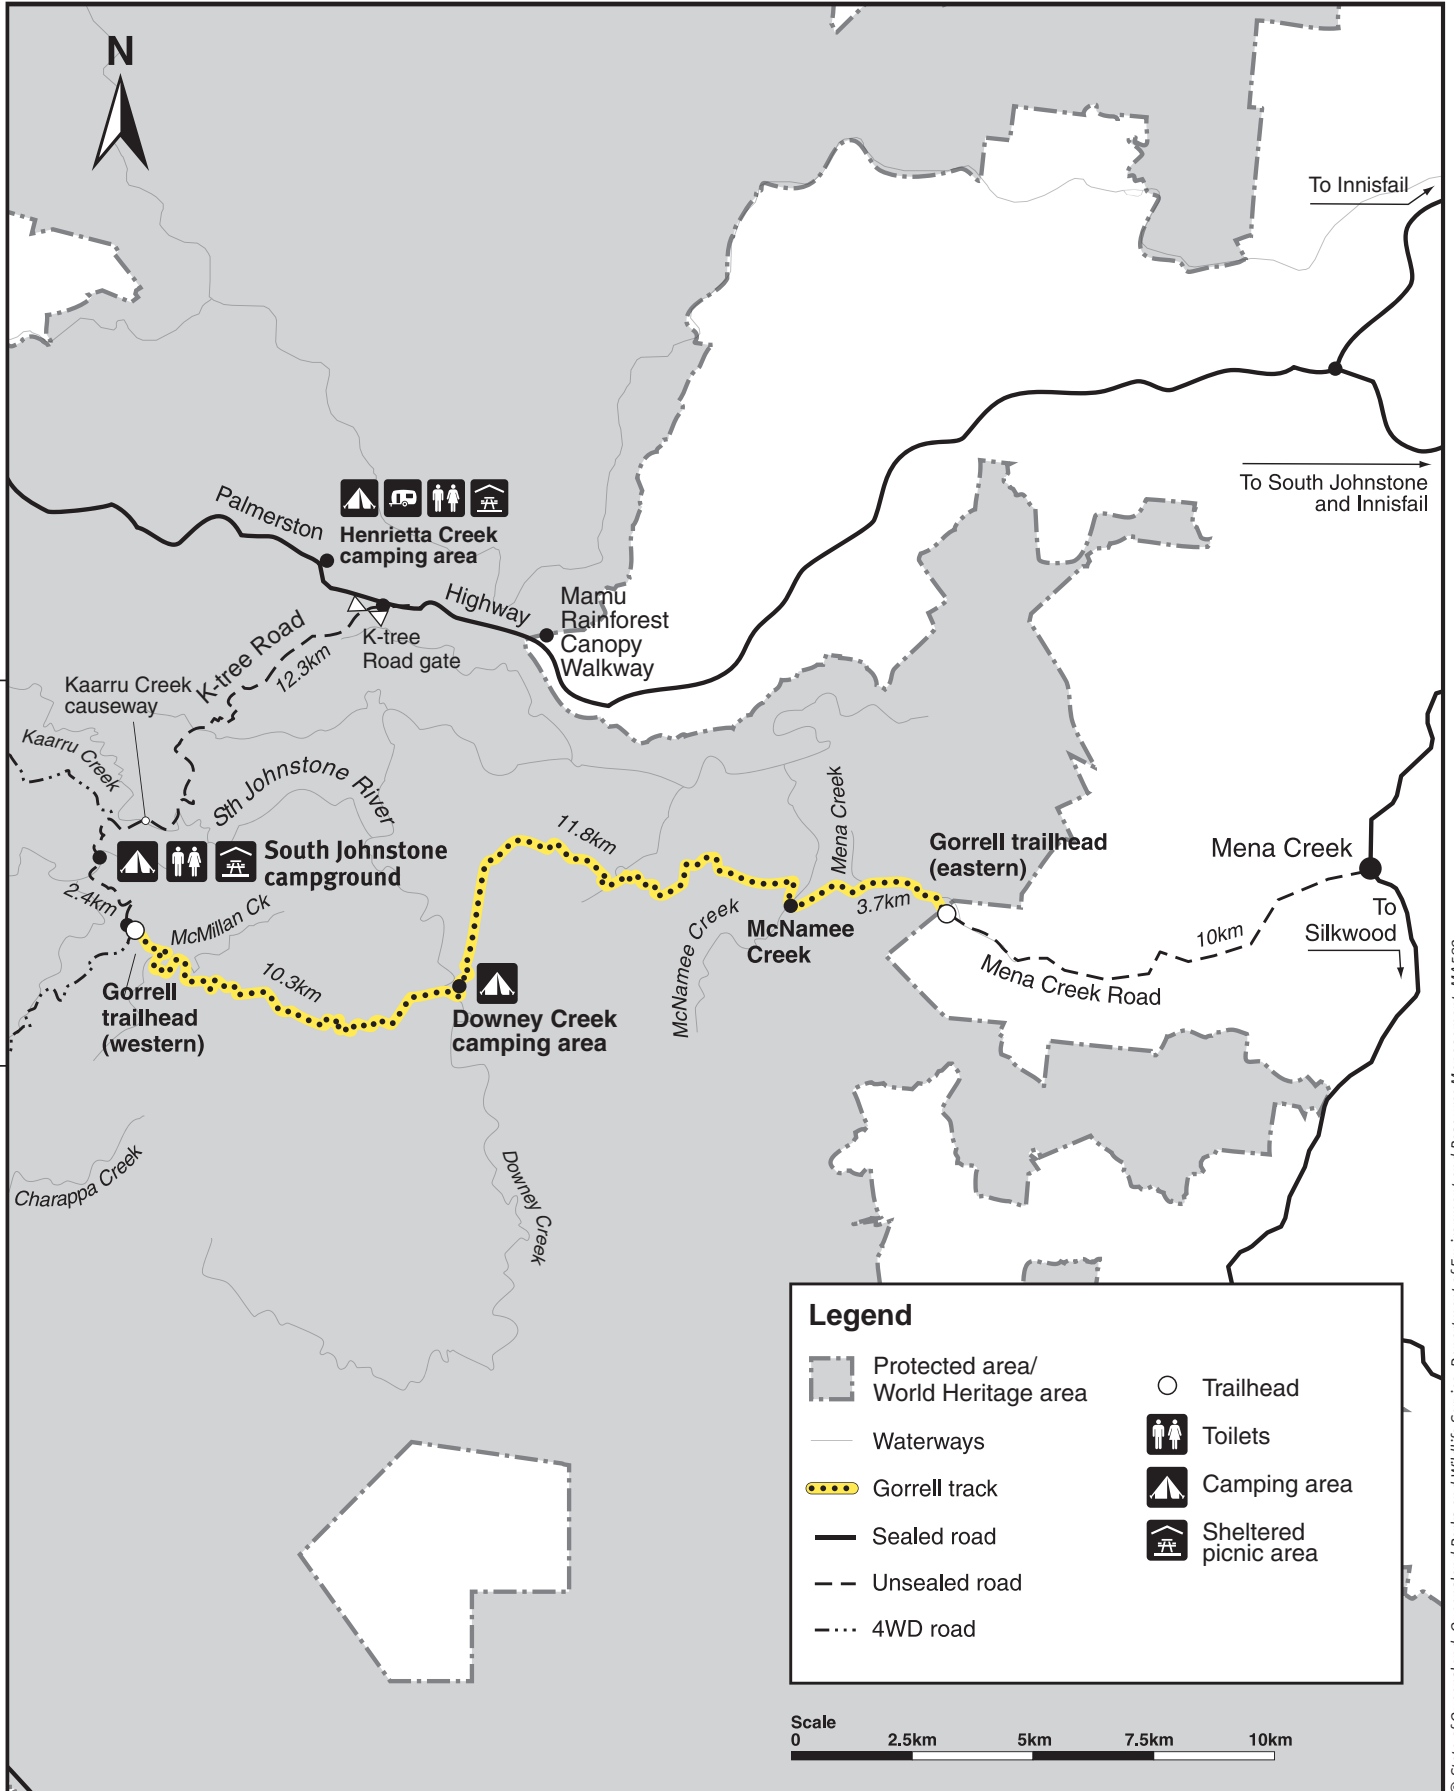

Gorrell track (map 3)

February 2010

Adjoins Western tracks (map 2)

© State of Queensland. Queensland Parks and Wildlife Service, Department of Environment and Resource Management. MA589