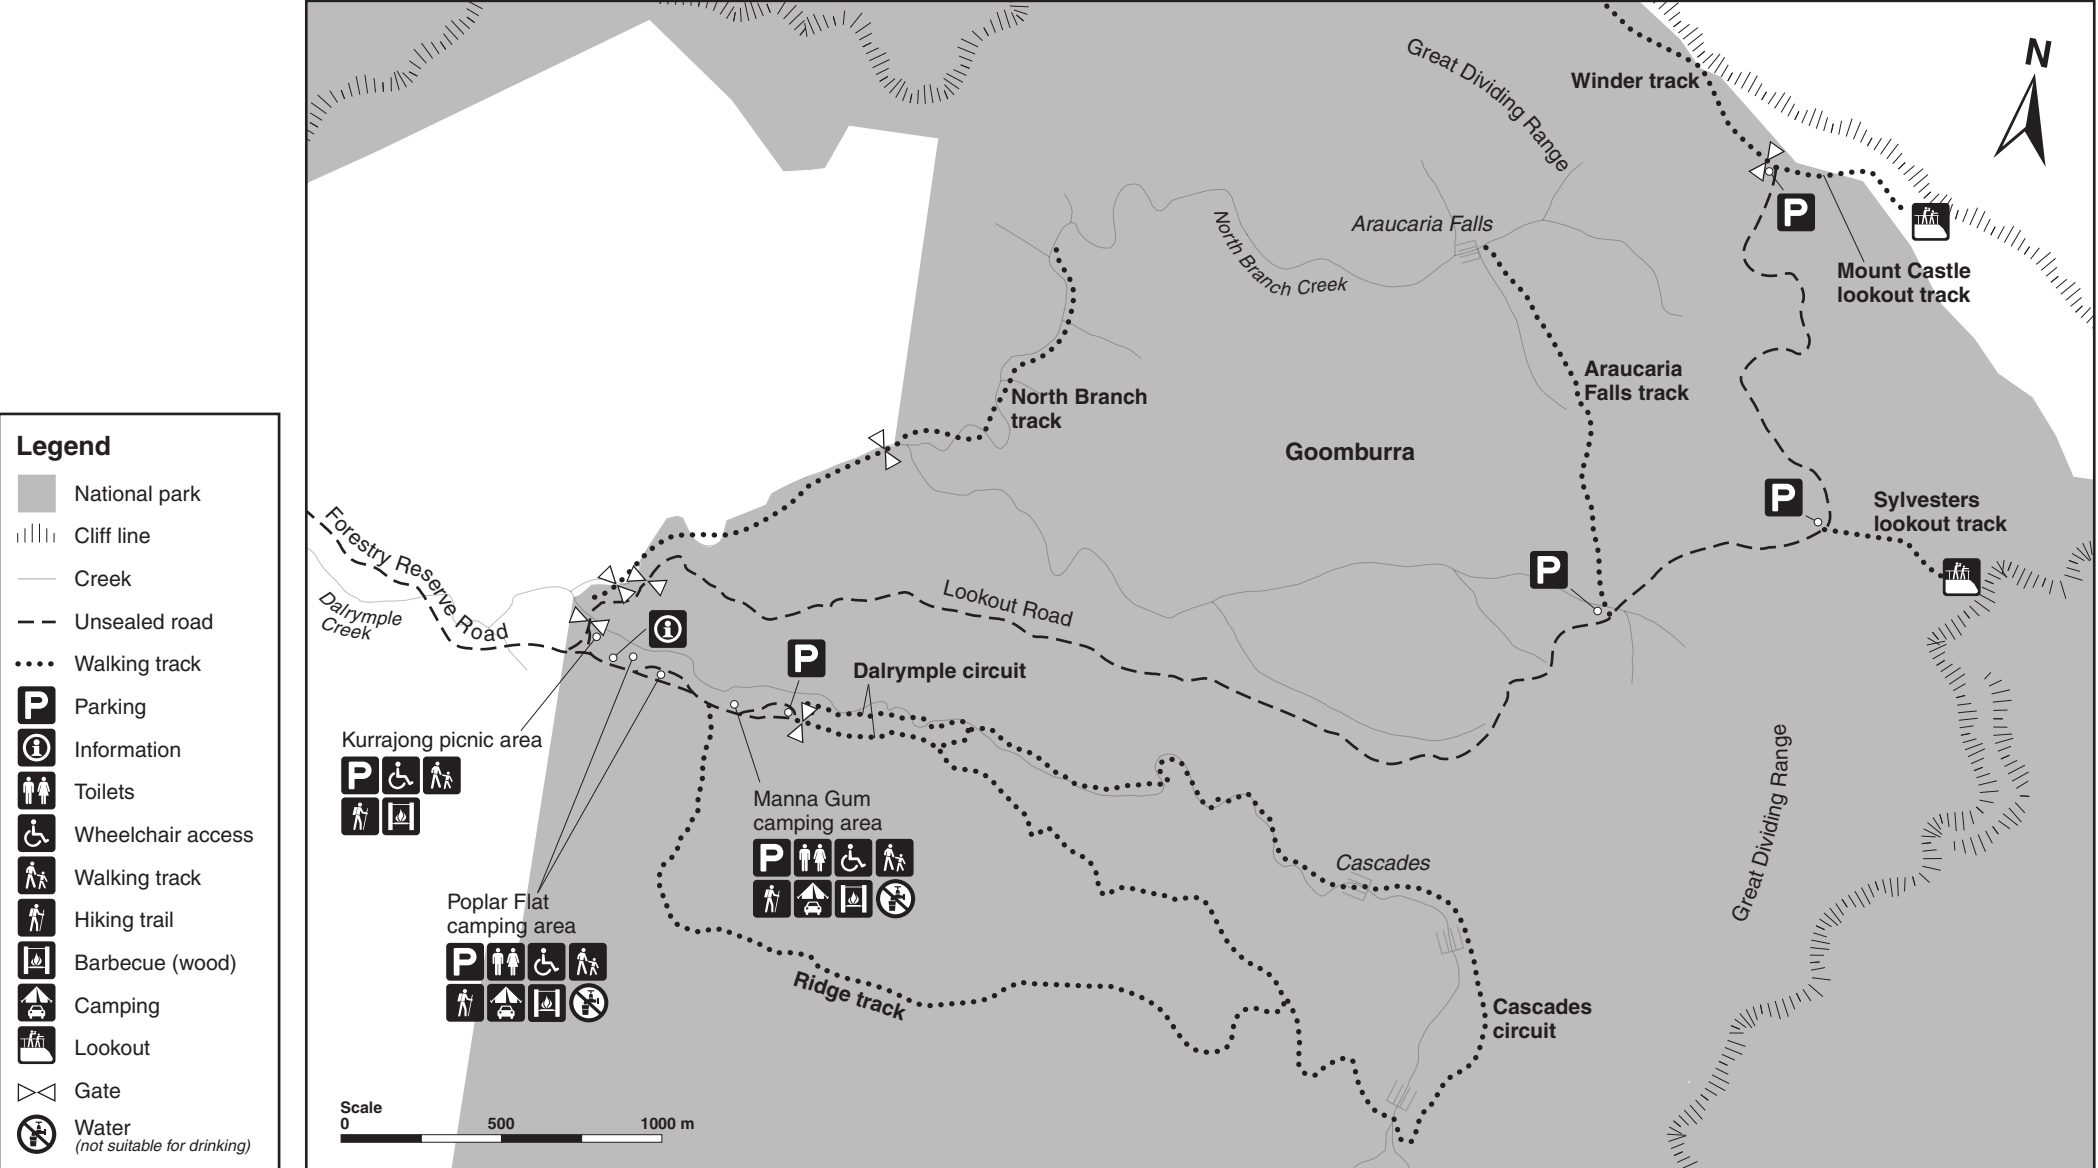

# Main Range National Park

## Goomburra section

© State of Queensland. Queensland Parks and Wildlife Service, Department of Environment and Resource Management. MA573 October 2010