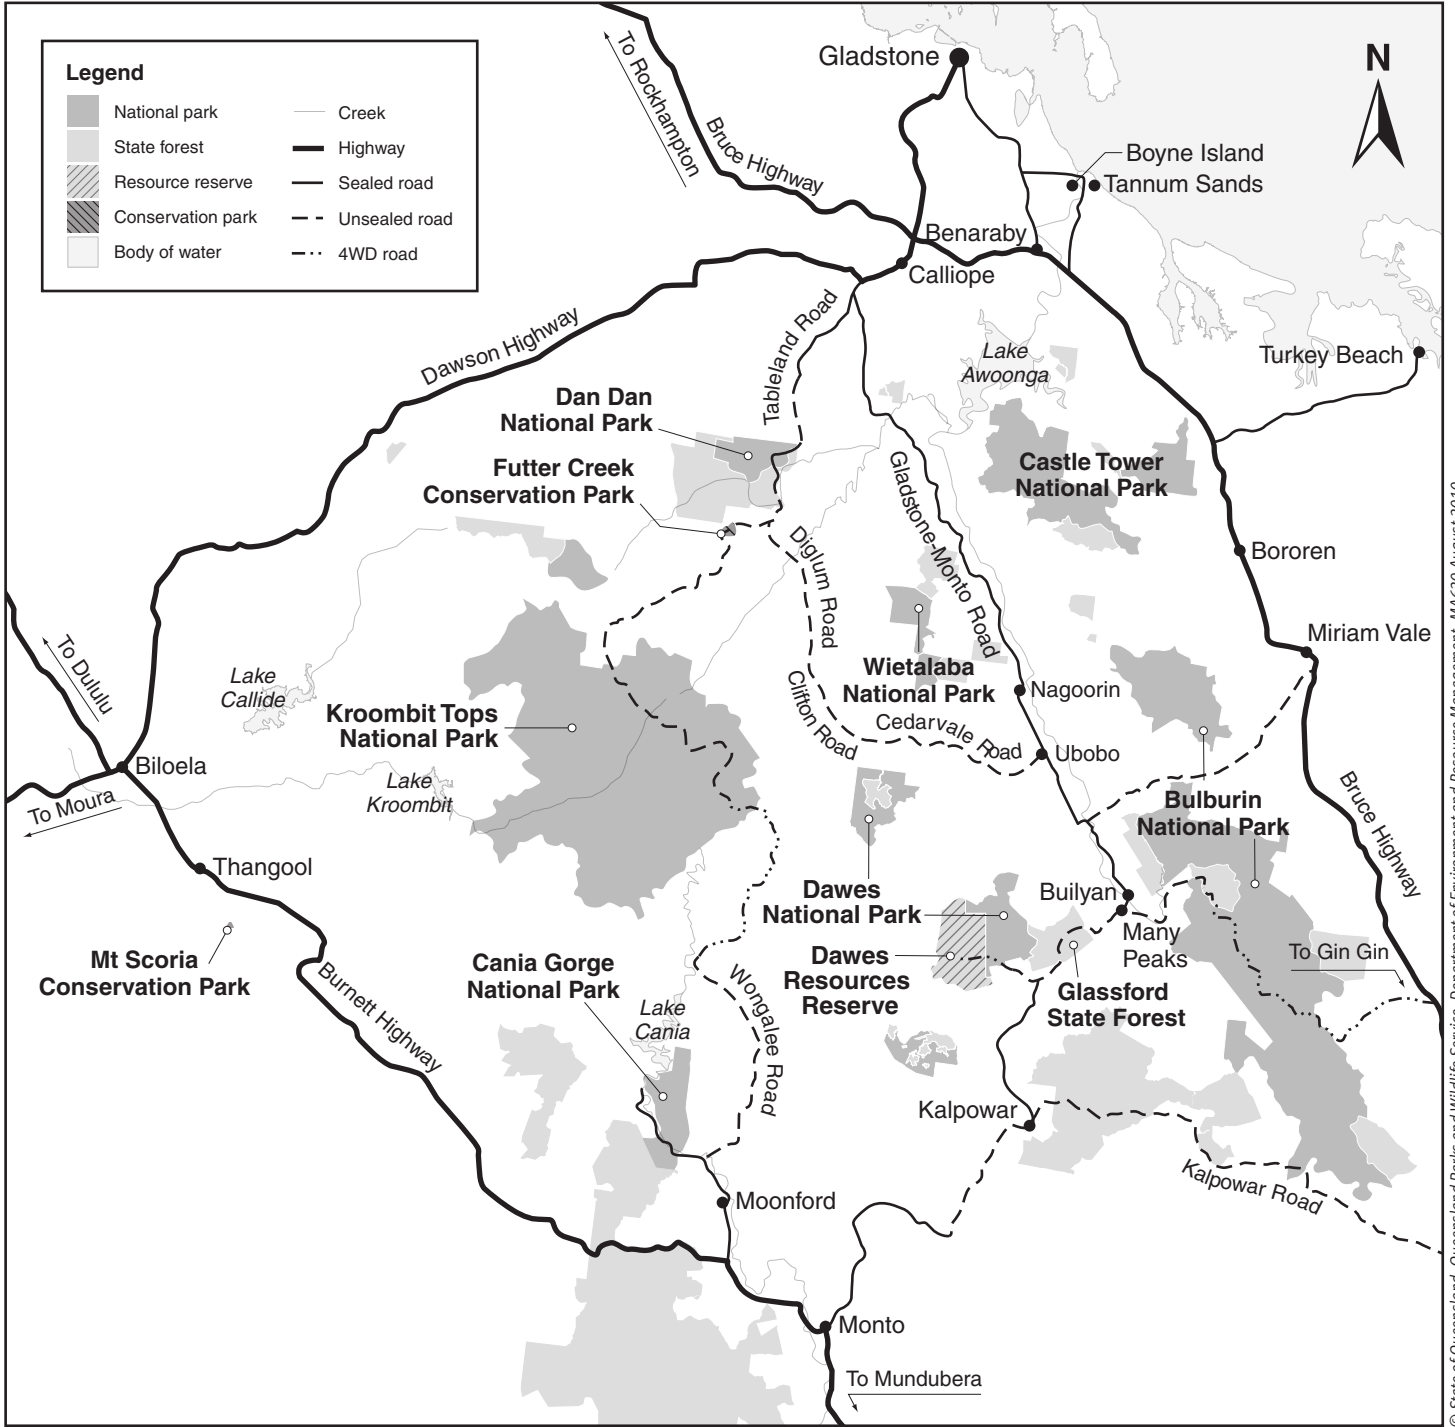

# Parks of Boyne Valley and surrounds

© State of Queensland. Queensland Parks and Wildlife Service, Department of Environment and Resource Management. MA620 August 2010