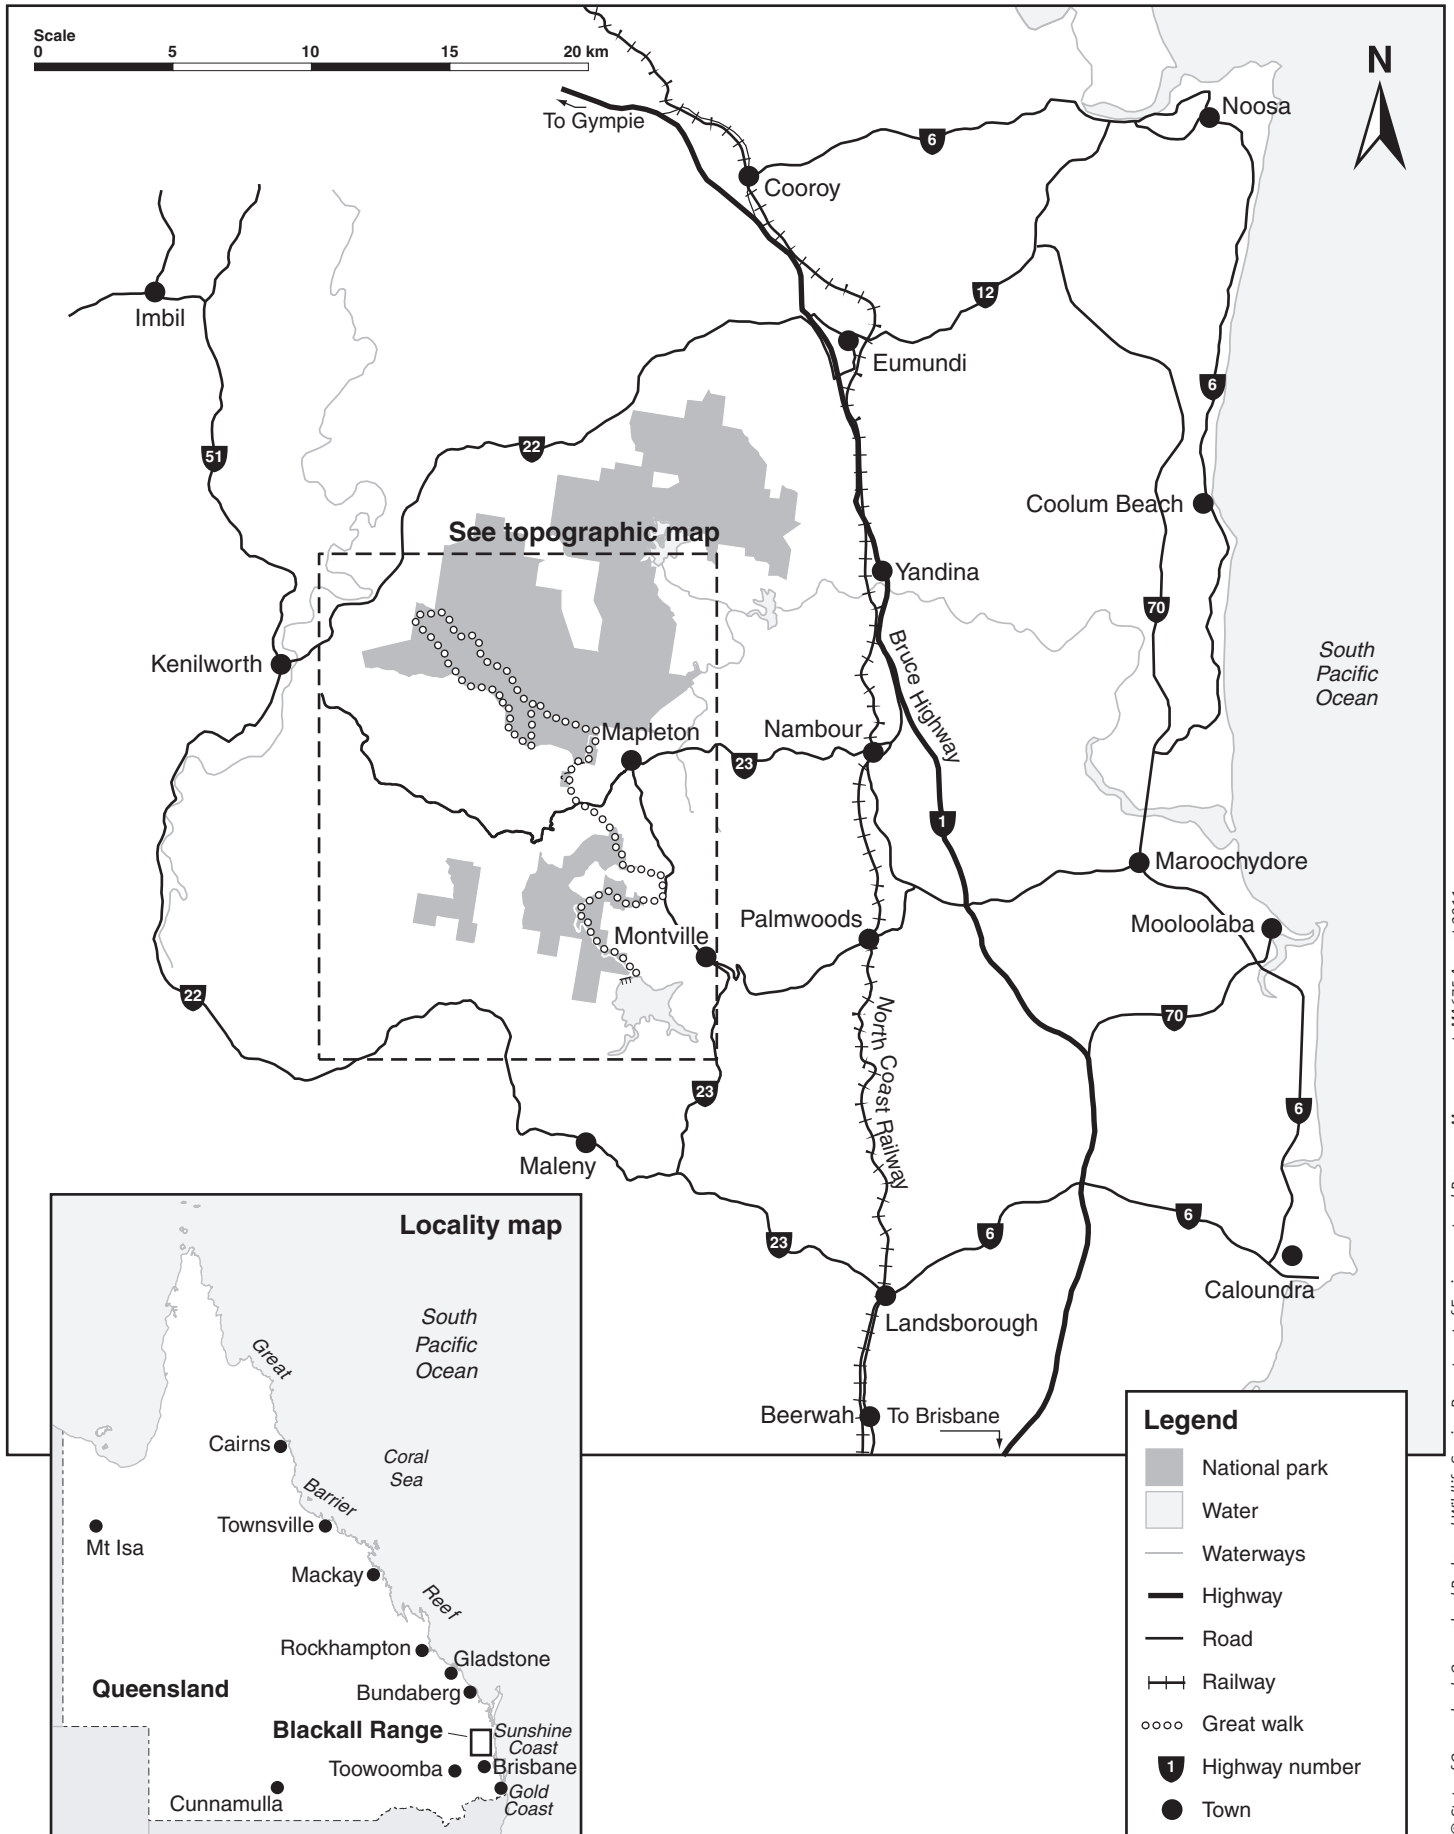

Sunshine Coast Locality Map

Queensland Parks and Wildlife Service
 Department of Environment and Resource Management

© State of Queensland. Queensland Parks and Wildlife Service, Department of Environment and Resource Management. MA675 August 2011