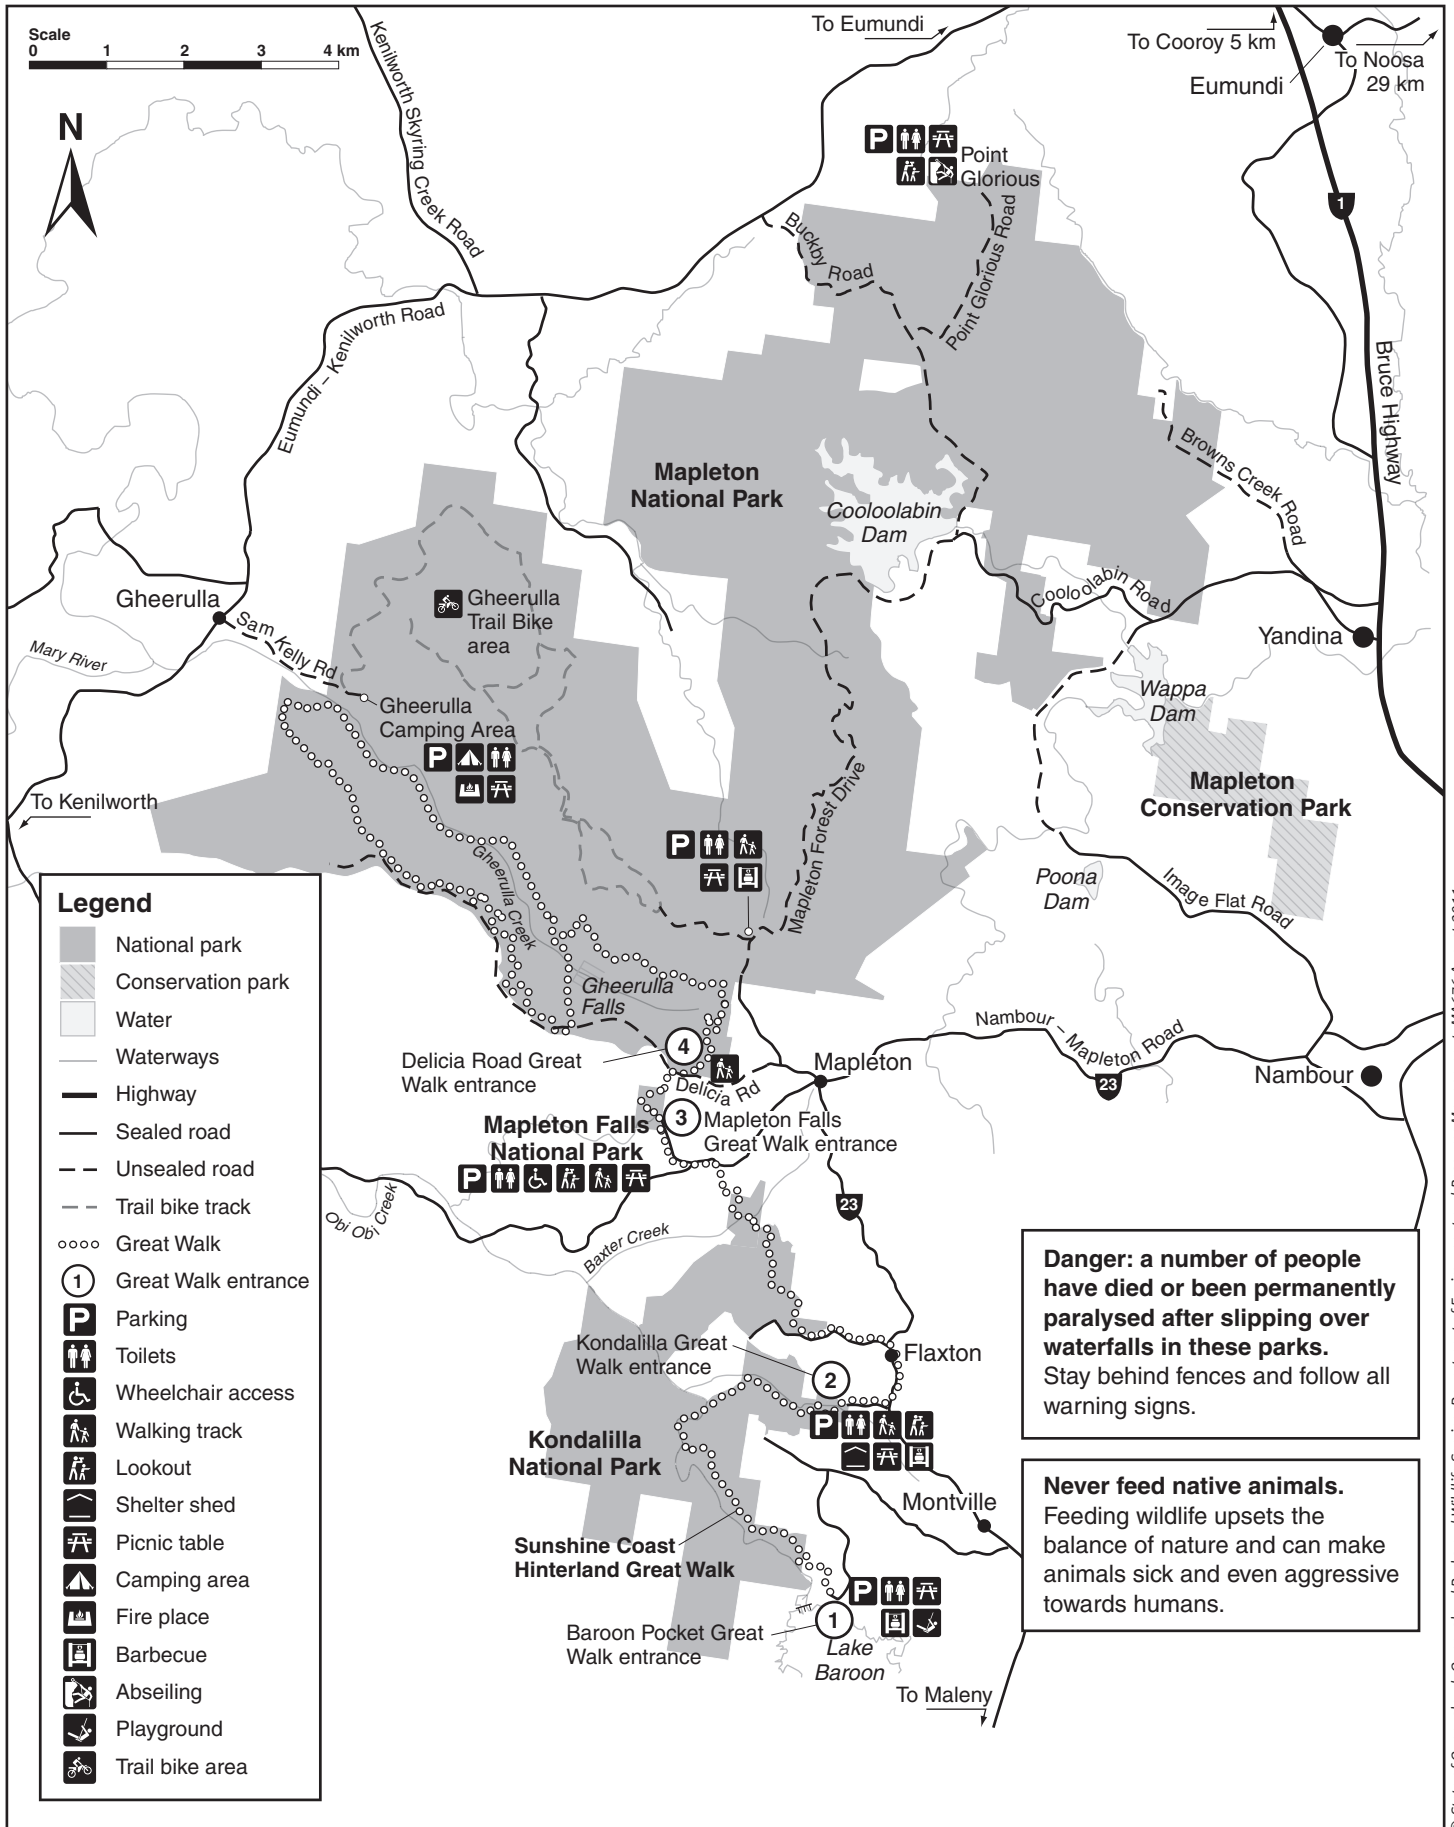

Sunshine Coast Hinterland Great Walk

Queensland Parks and Wildlife Service
Department of Environment and Resource Management

Note: This map is a guide to entrance locations only. Obtain a copy of the detailed Sunshine Coast Hinterland Great Walk topographic map before walking this track.

© State of Queensland. Queensland Parks and Wildlife Service, Department of Environment and Resource Management. MA670 August 2011