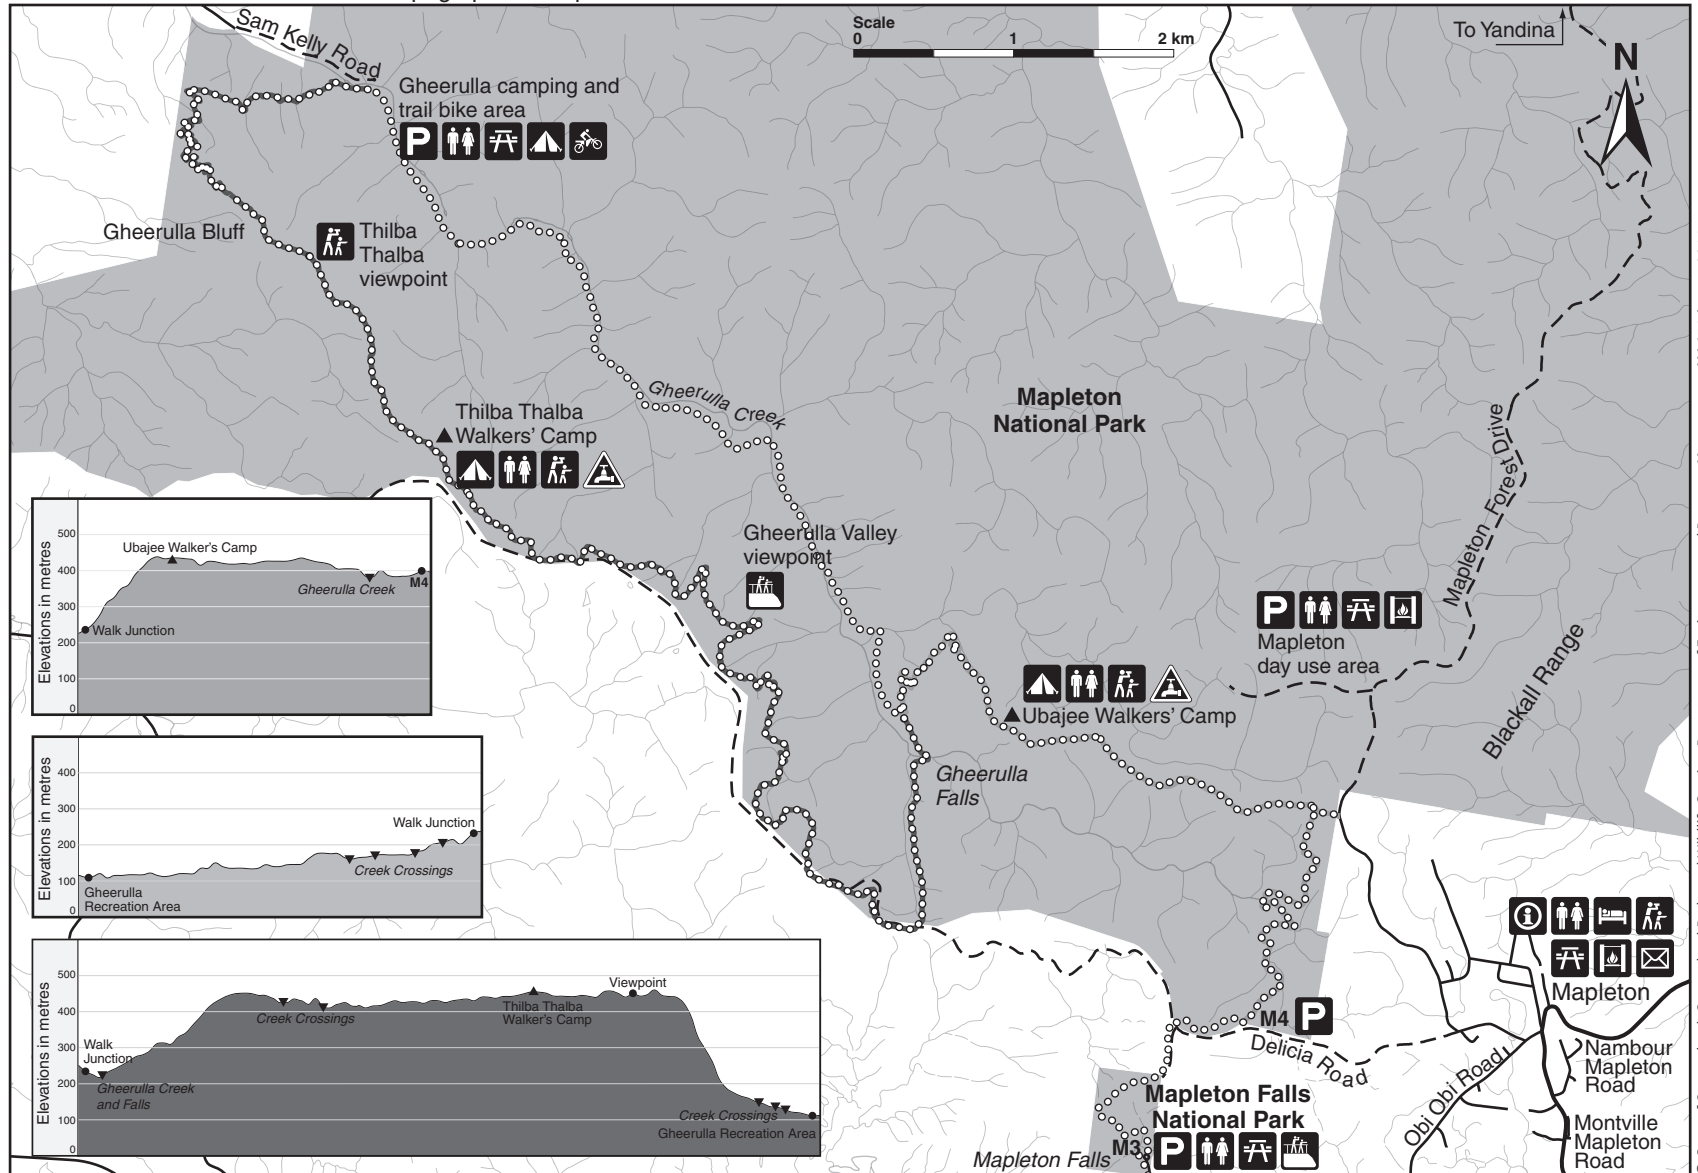

Delicia Road access, Mapleton National Park

Sunshine Coast Hinterland Great Walk

Queensland Parks and Wildlife Service
 Department of Environment and Resource Management

Always take a copy of the Sunshine Coast Hinterland Great Walk Topographical map on extended walks.

Legend

- National park
- Water
- Waterways
- Great Walk
- Sealed road
- Unsealed road
- Great Walker's camp
- Parking
- Toilets
- Information
- Picnic table
- Barbecue
- Viewpoint
- Lookout
- Campsite
- Accommodation
- Post office
- Water treat before drinking

For information on the walk south from here refer to Mapleton Falls Section map.