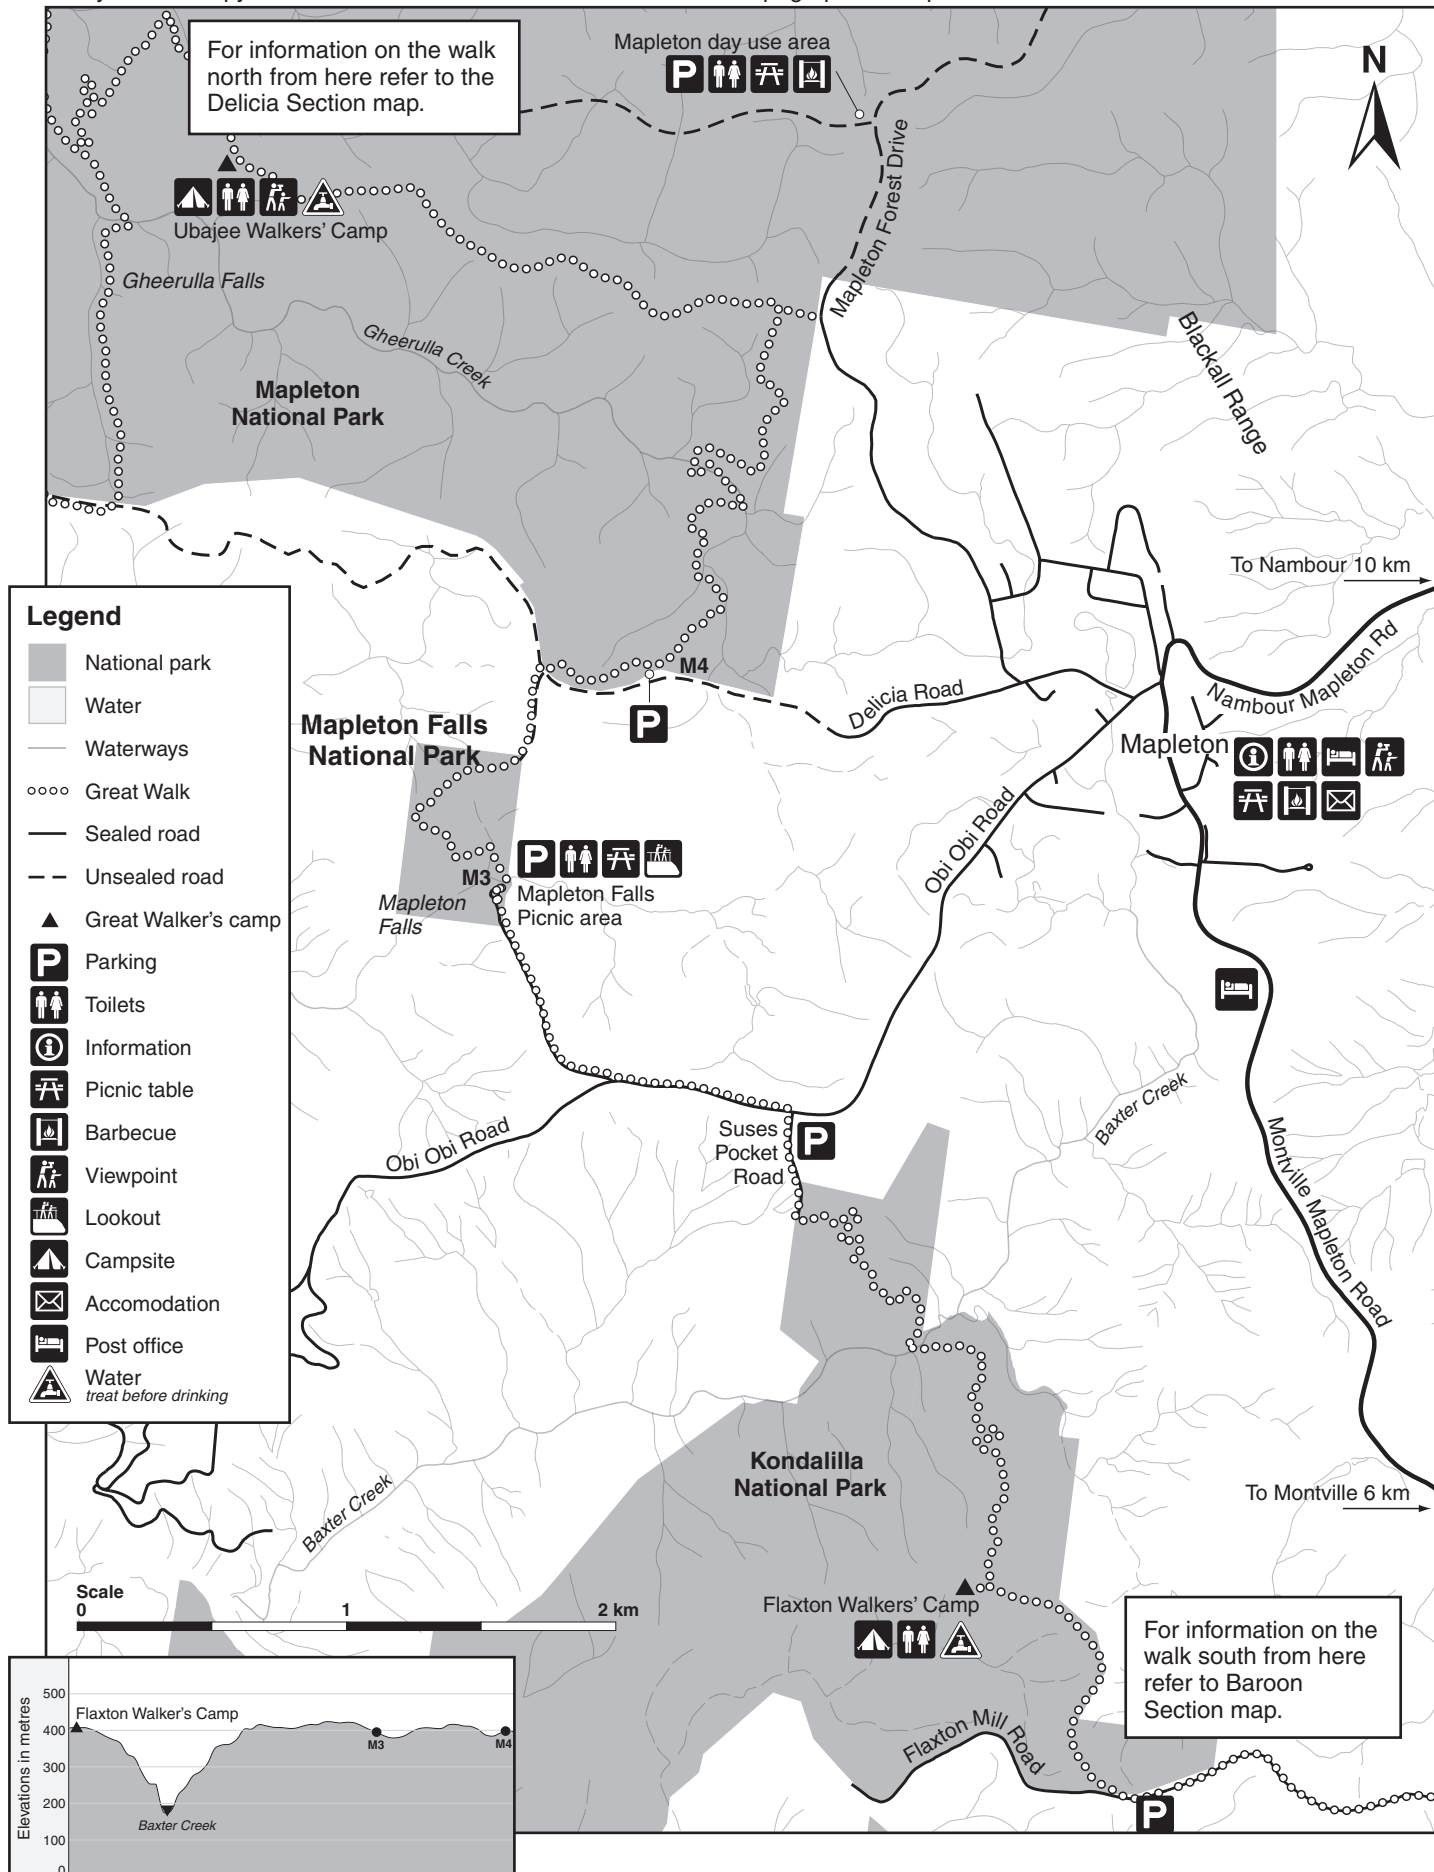

Mapleton Falls Section

Sunshine Coast Hinterland Great Walk

Queensland Parks and Wildlife Service
 Department of Environment and Resource Management

Always take a copy of the Sunshine Coast Hinterland Great Walk Topographical map on extended walks.

© State of Queensland, Queensland Parks and Wildlife Service, Department of Environment and Resource Management. MA673 August 2011