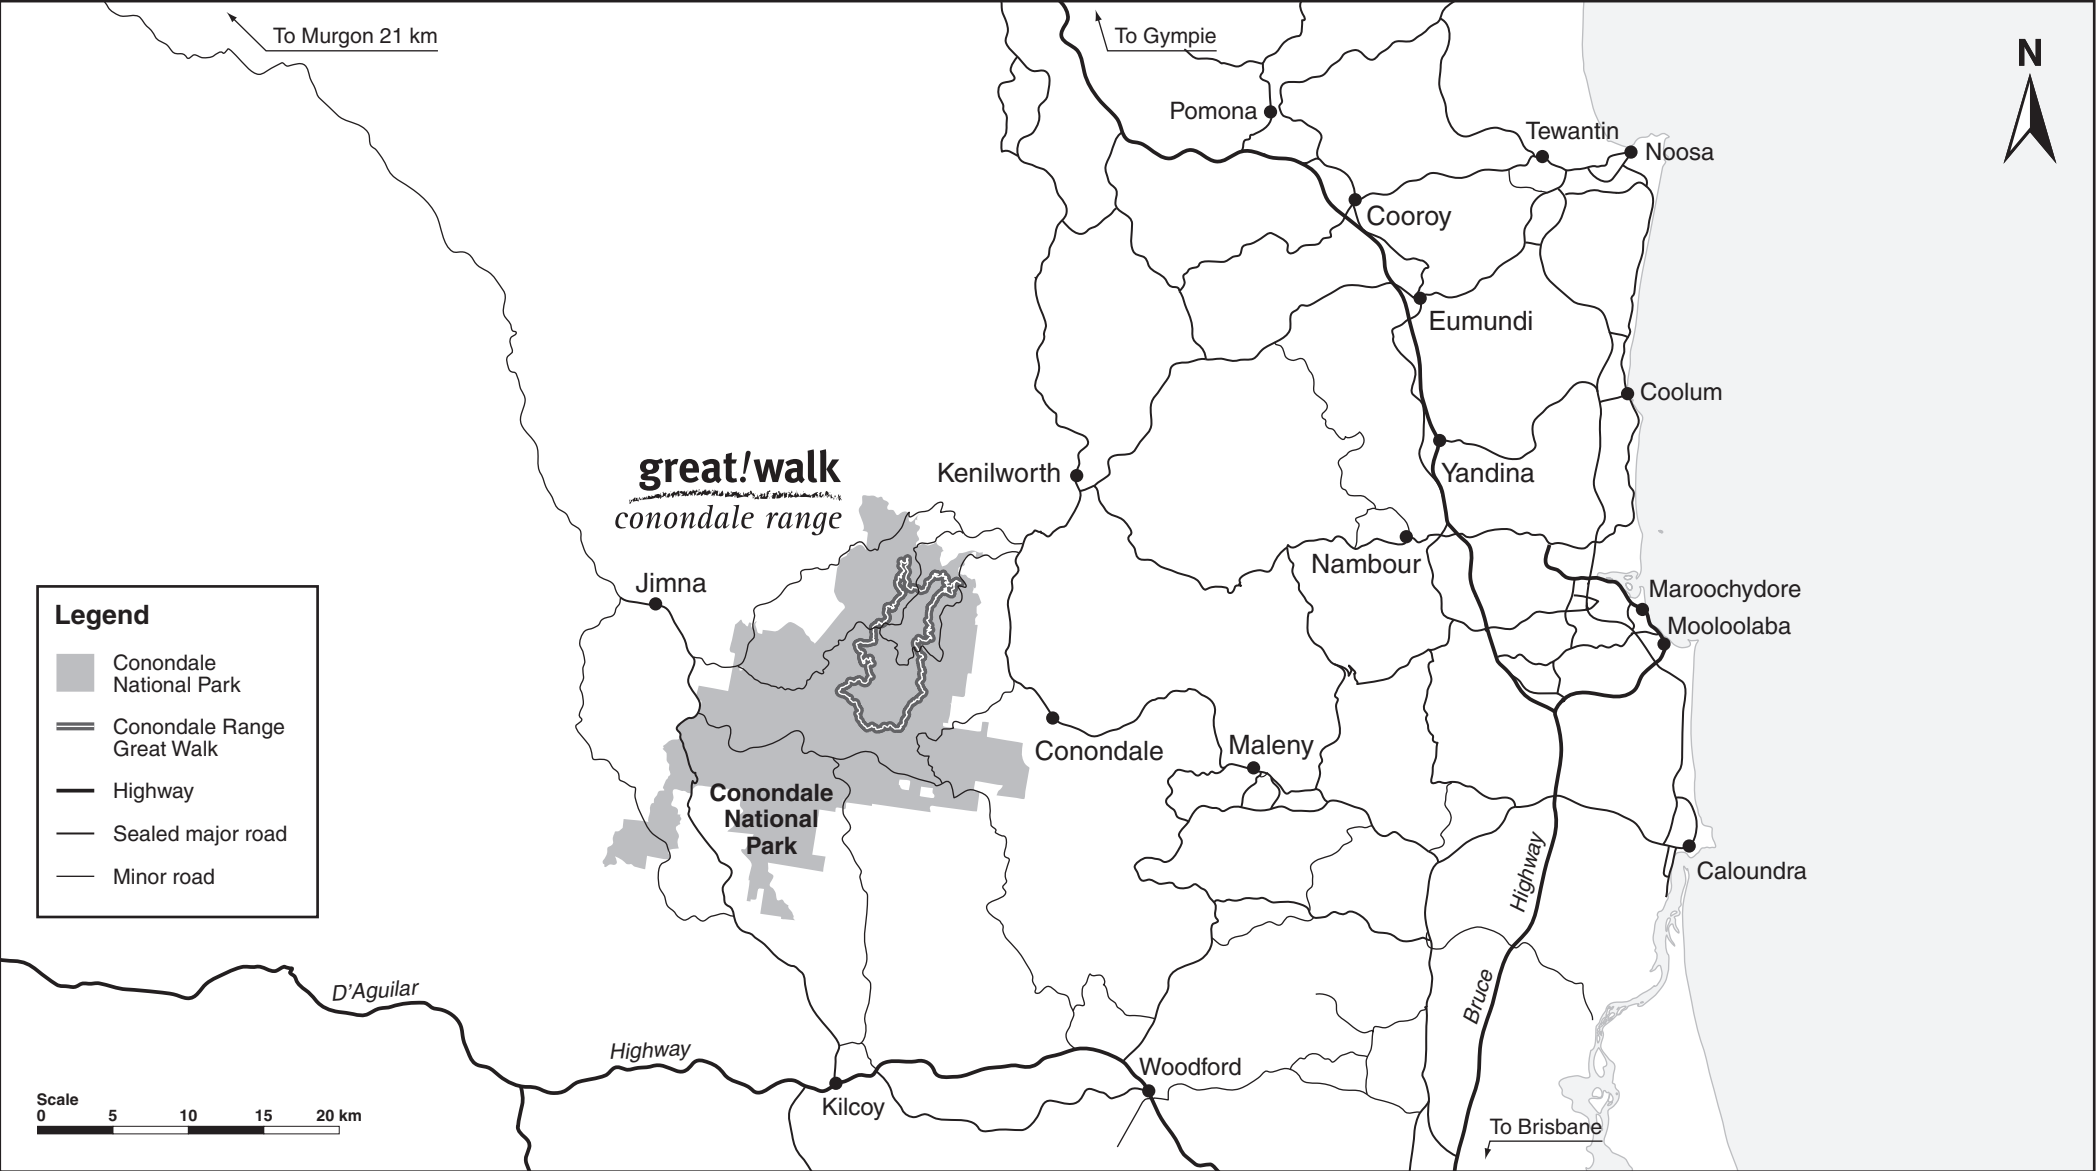

Conondale Range National Park

July 2010

© State of Queensland. Queensland Parks and Wildlife Service, Department of Environment and Resource Management. MA609