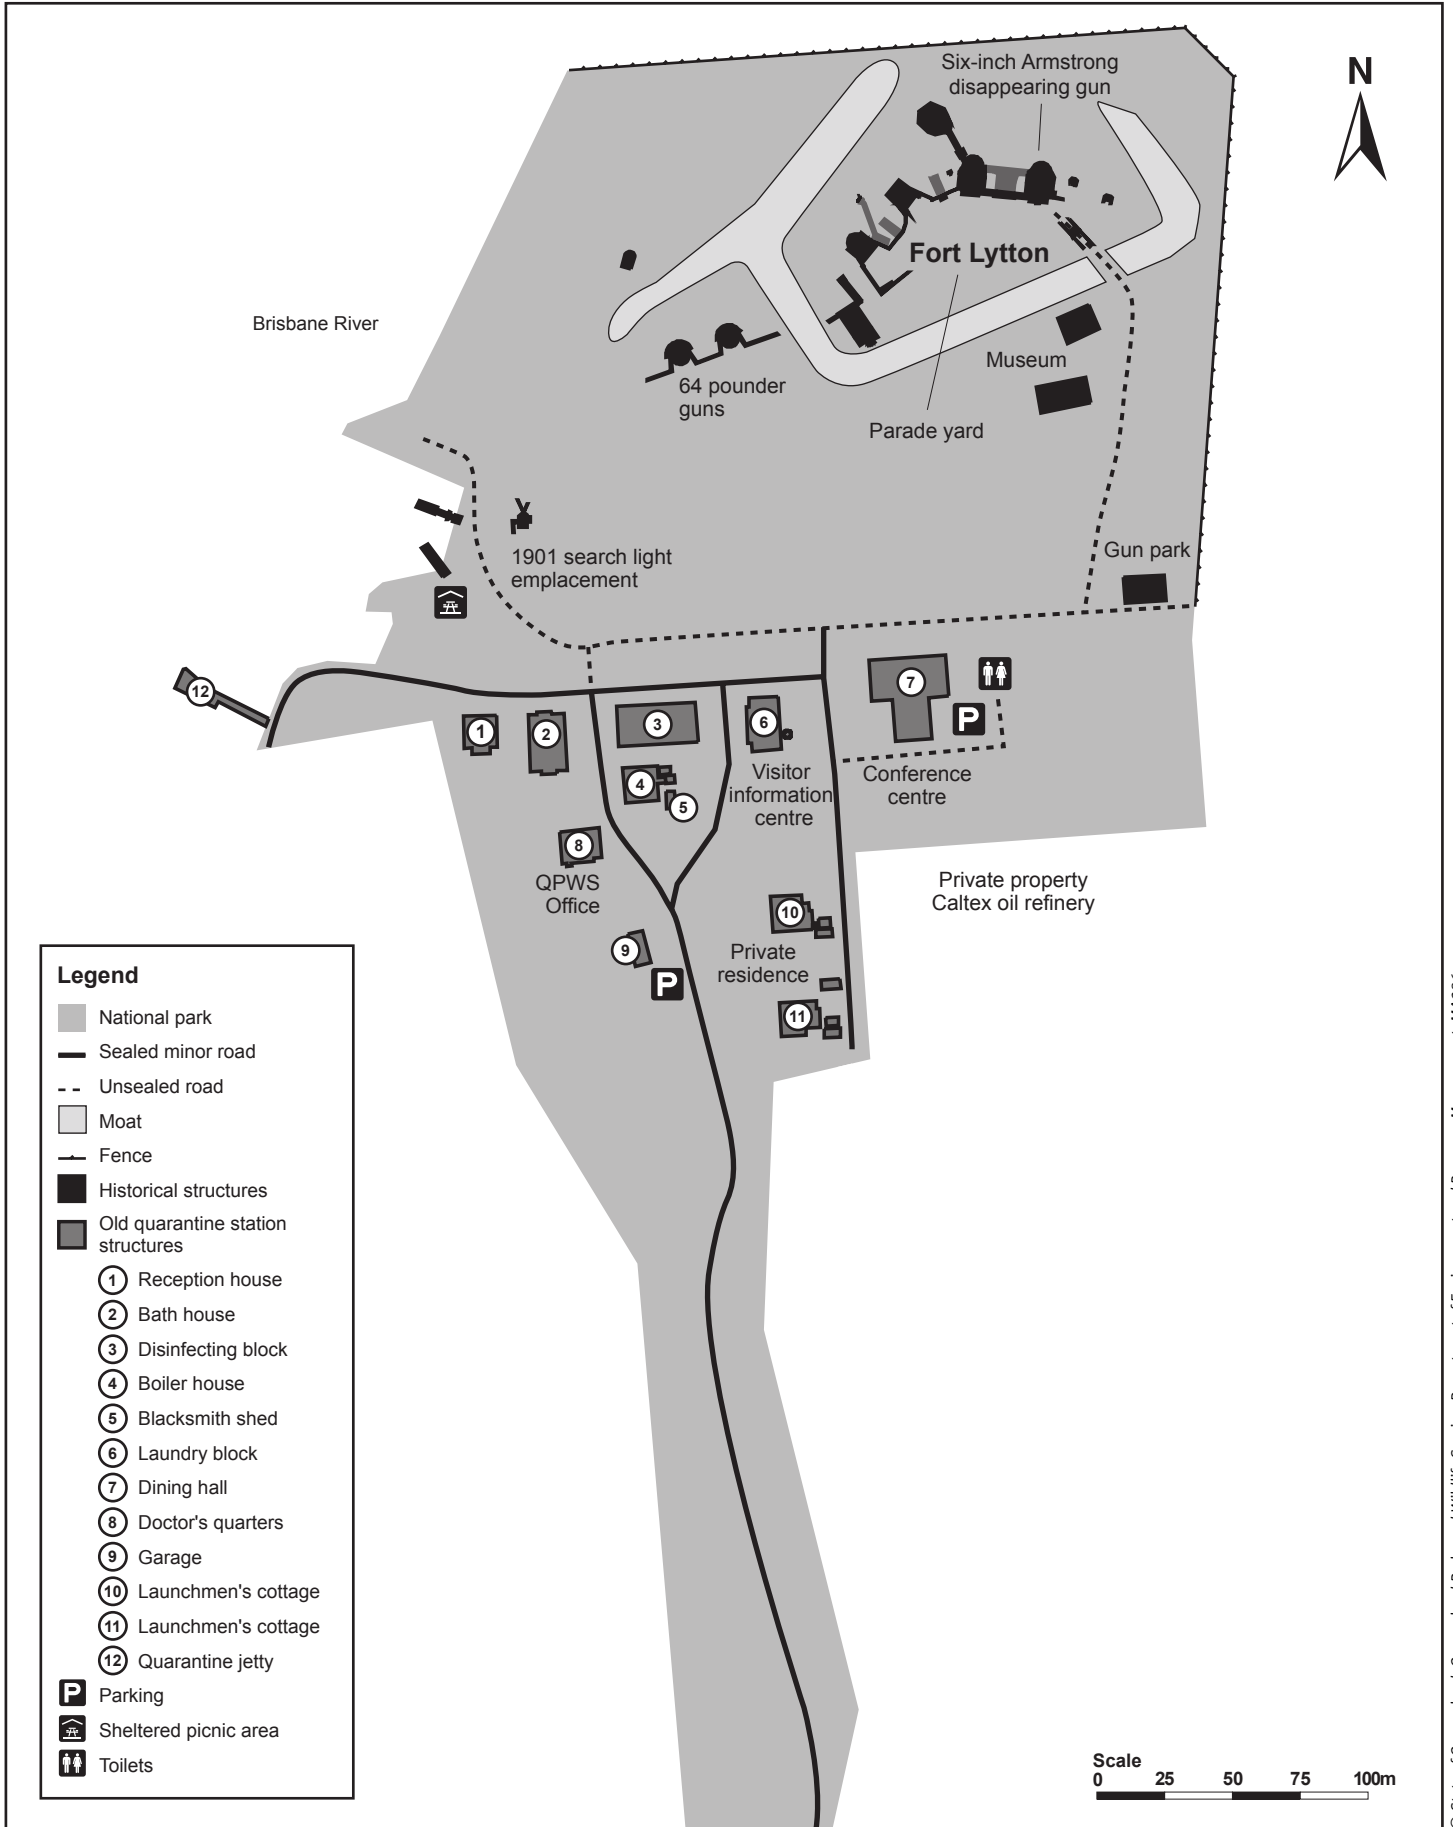

# Fort Lytton National Park

June 2007

## Legend

- National park
- Sealed minor road
- Unsealed road
- Moat
- Fence
- Historical structures
- Old quarantine station structures
- ① Reception house
- ② Bath house
- ③ Disinfecting block
- ④ Boiler house
- ⑤ Blacksmith shed
- ⑥ Laundry block
- ⑦ Dining hall
- ⑧ Doctor's quarters
- ⑨ Garage
- ⑩ Launchmen's cottage
- ⑪ Launchmen's cottage
- ⑫ Quarantine jetty
- Parking
- Sheltered picnic area
- Toilets

Scale  
0 25 50 75 100m