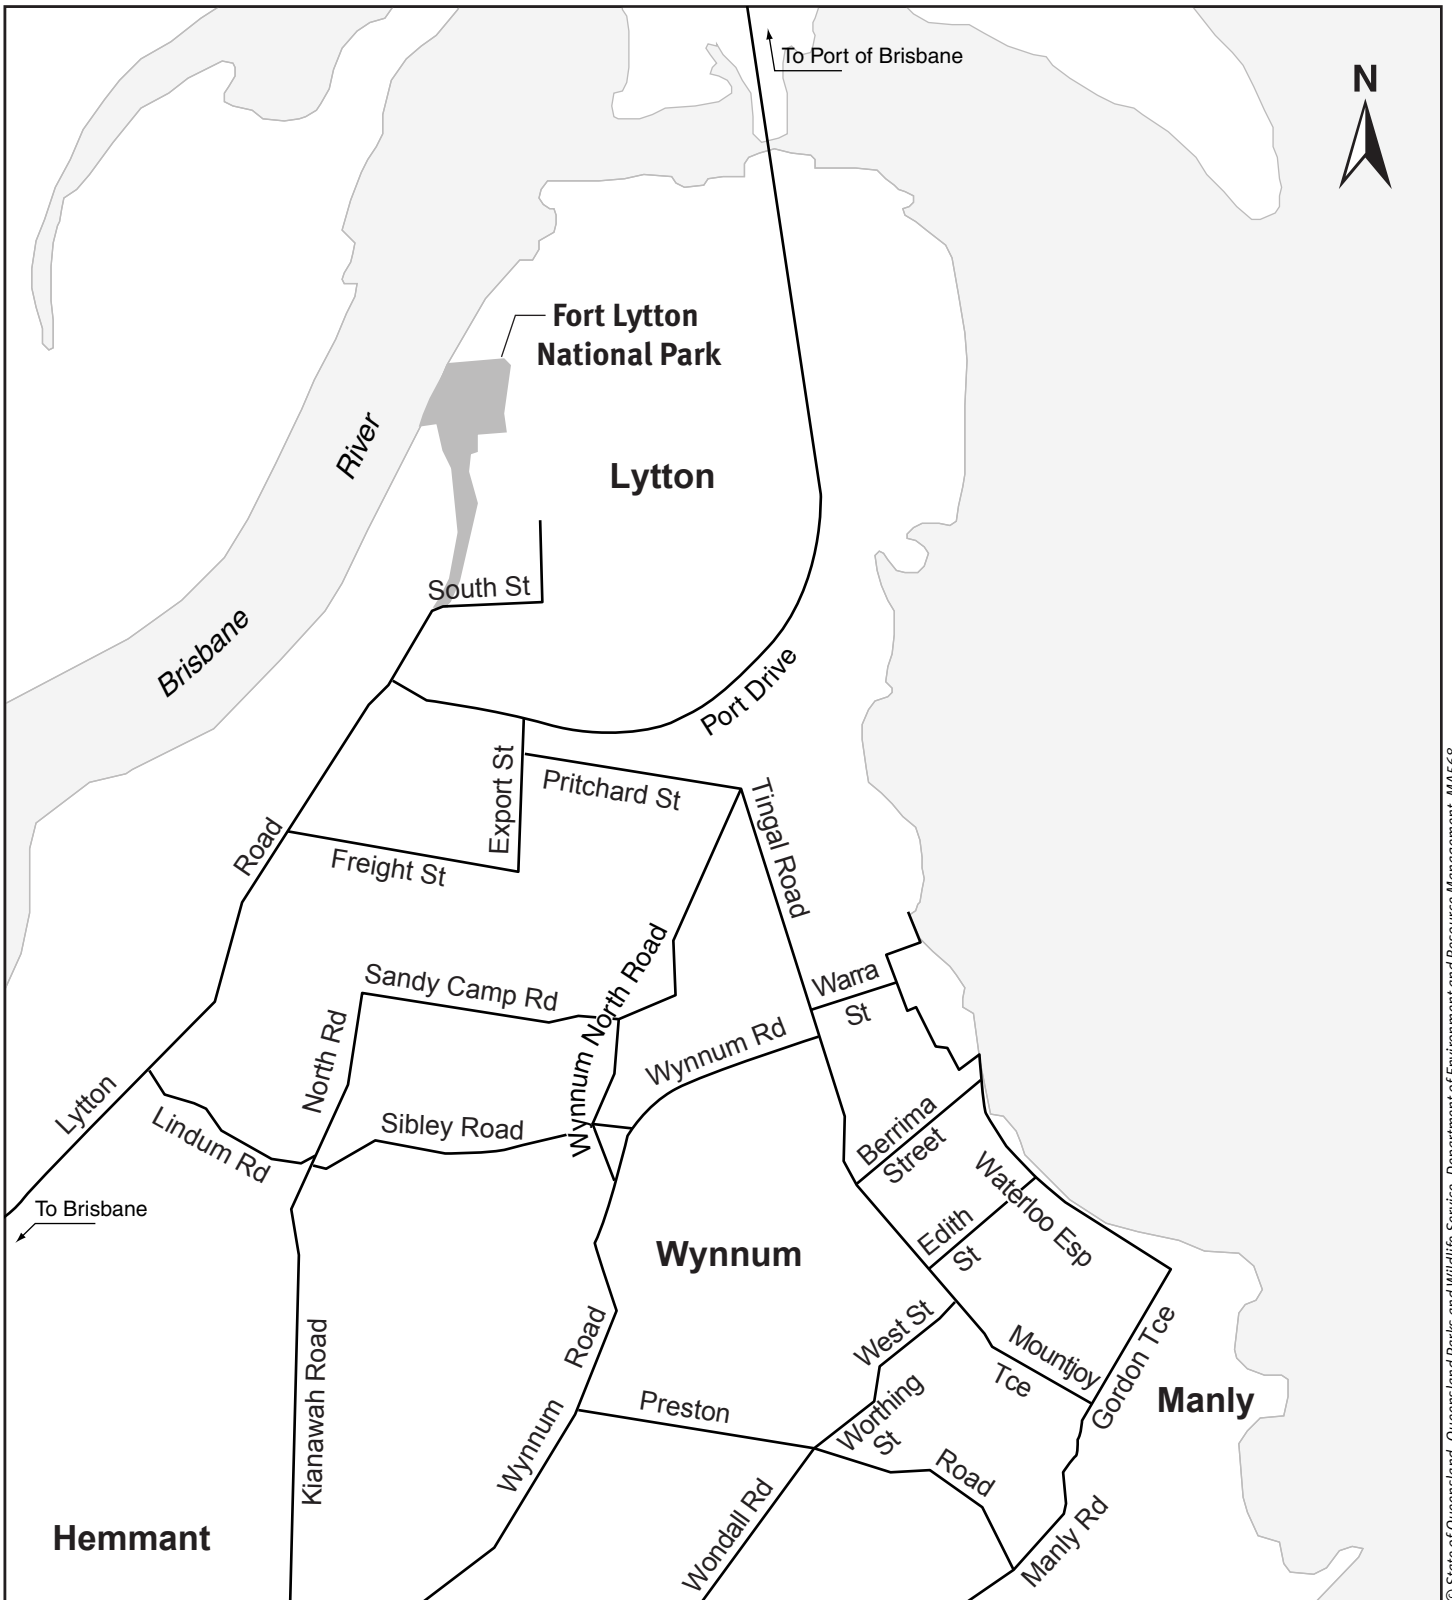

Fort Lytton National Park

June 2010

Locality map

Legend

- National park
- Water
- Road