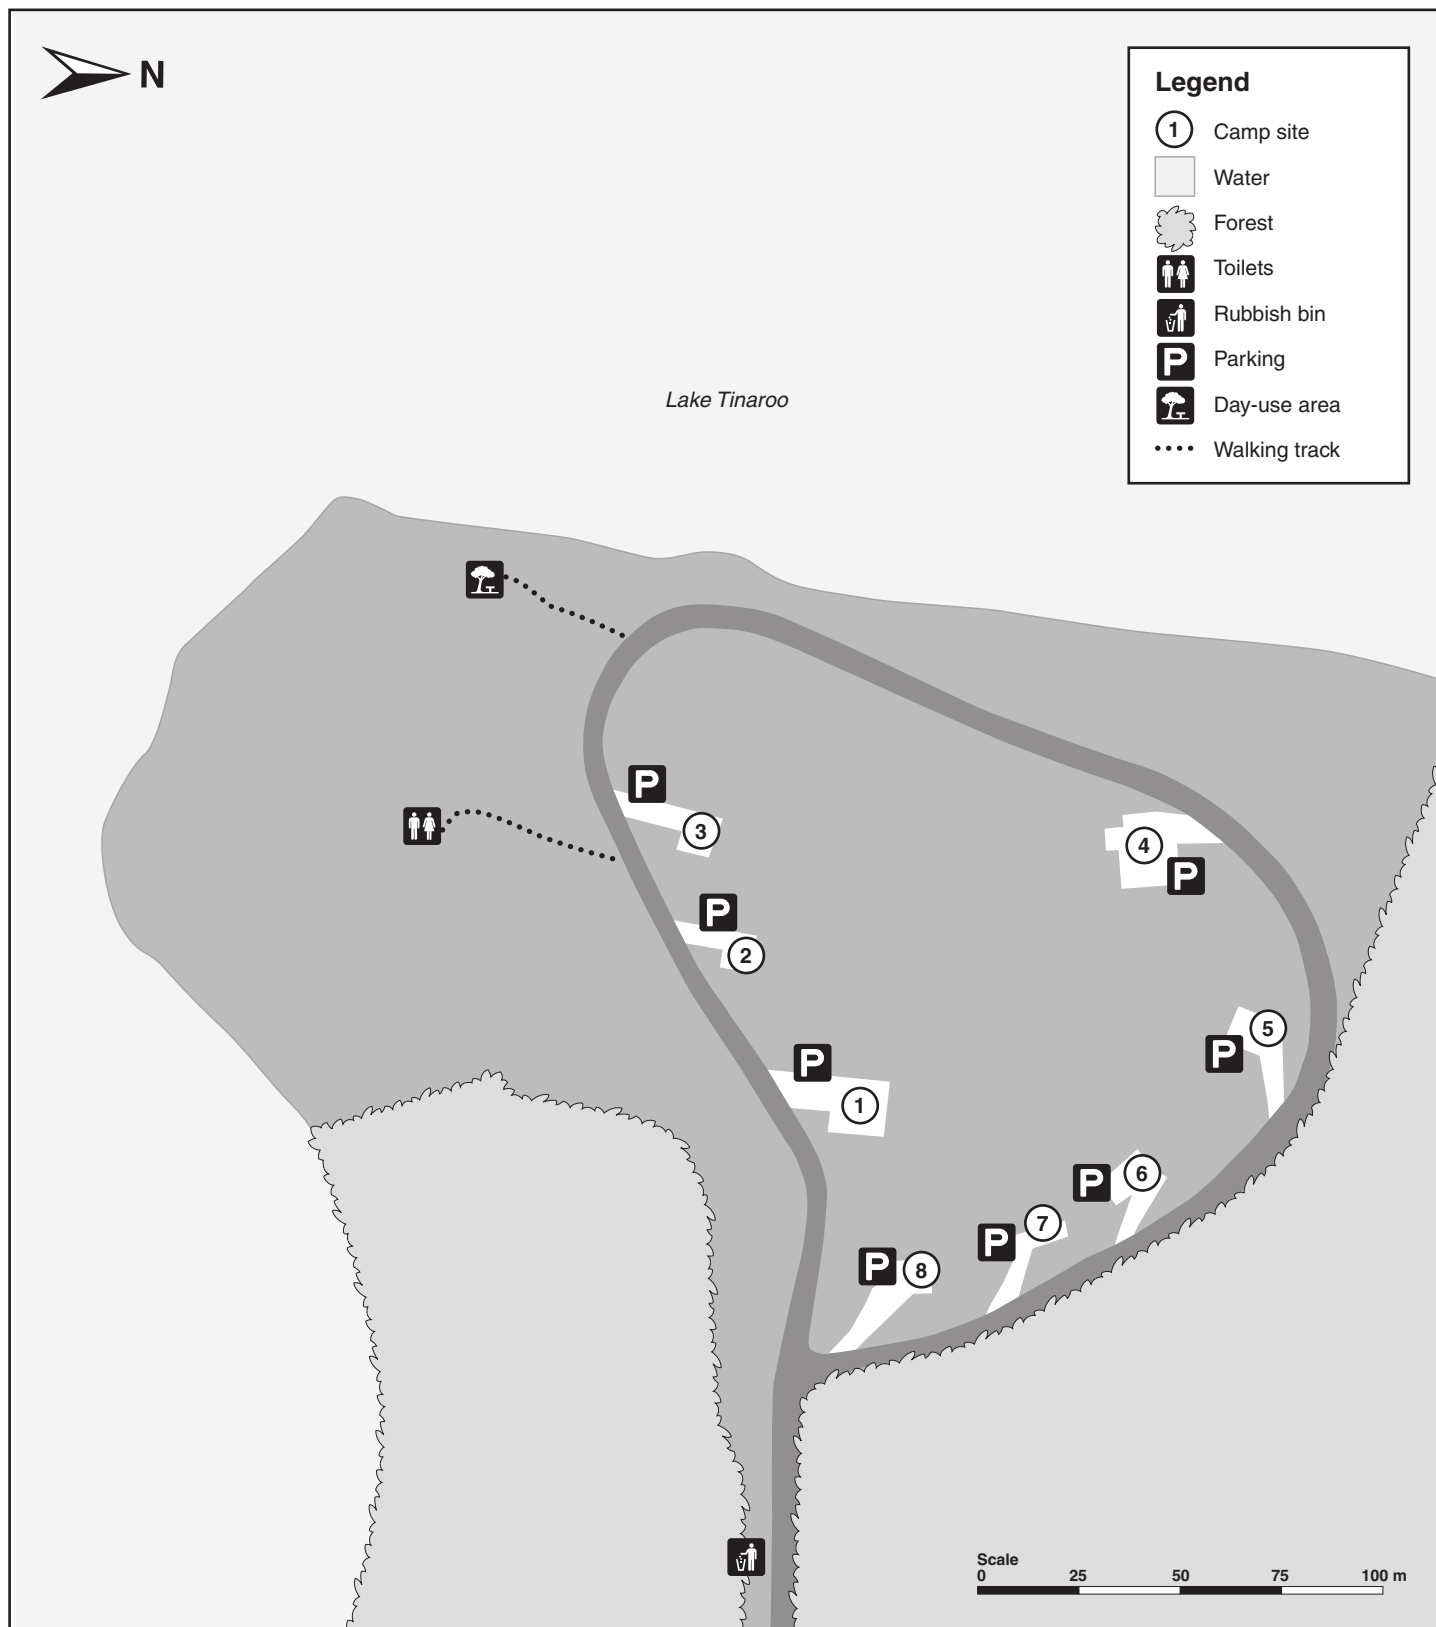

School Point campground

Danbulla State Forest

© State of Queensland, Queensland Parks and Wildlife Service, Department of Environment and Resource Management, MA421 January 2011