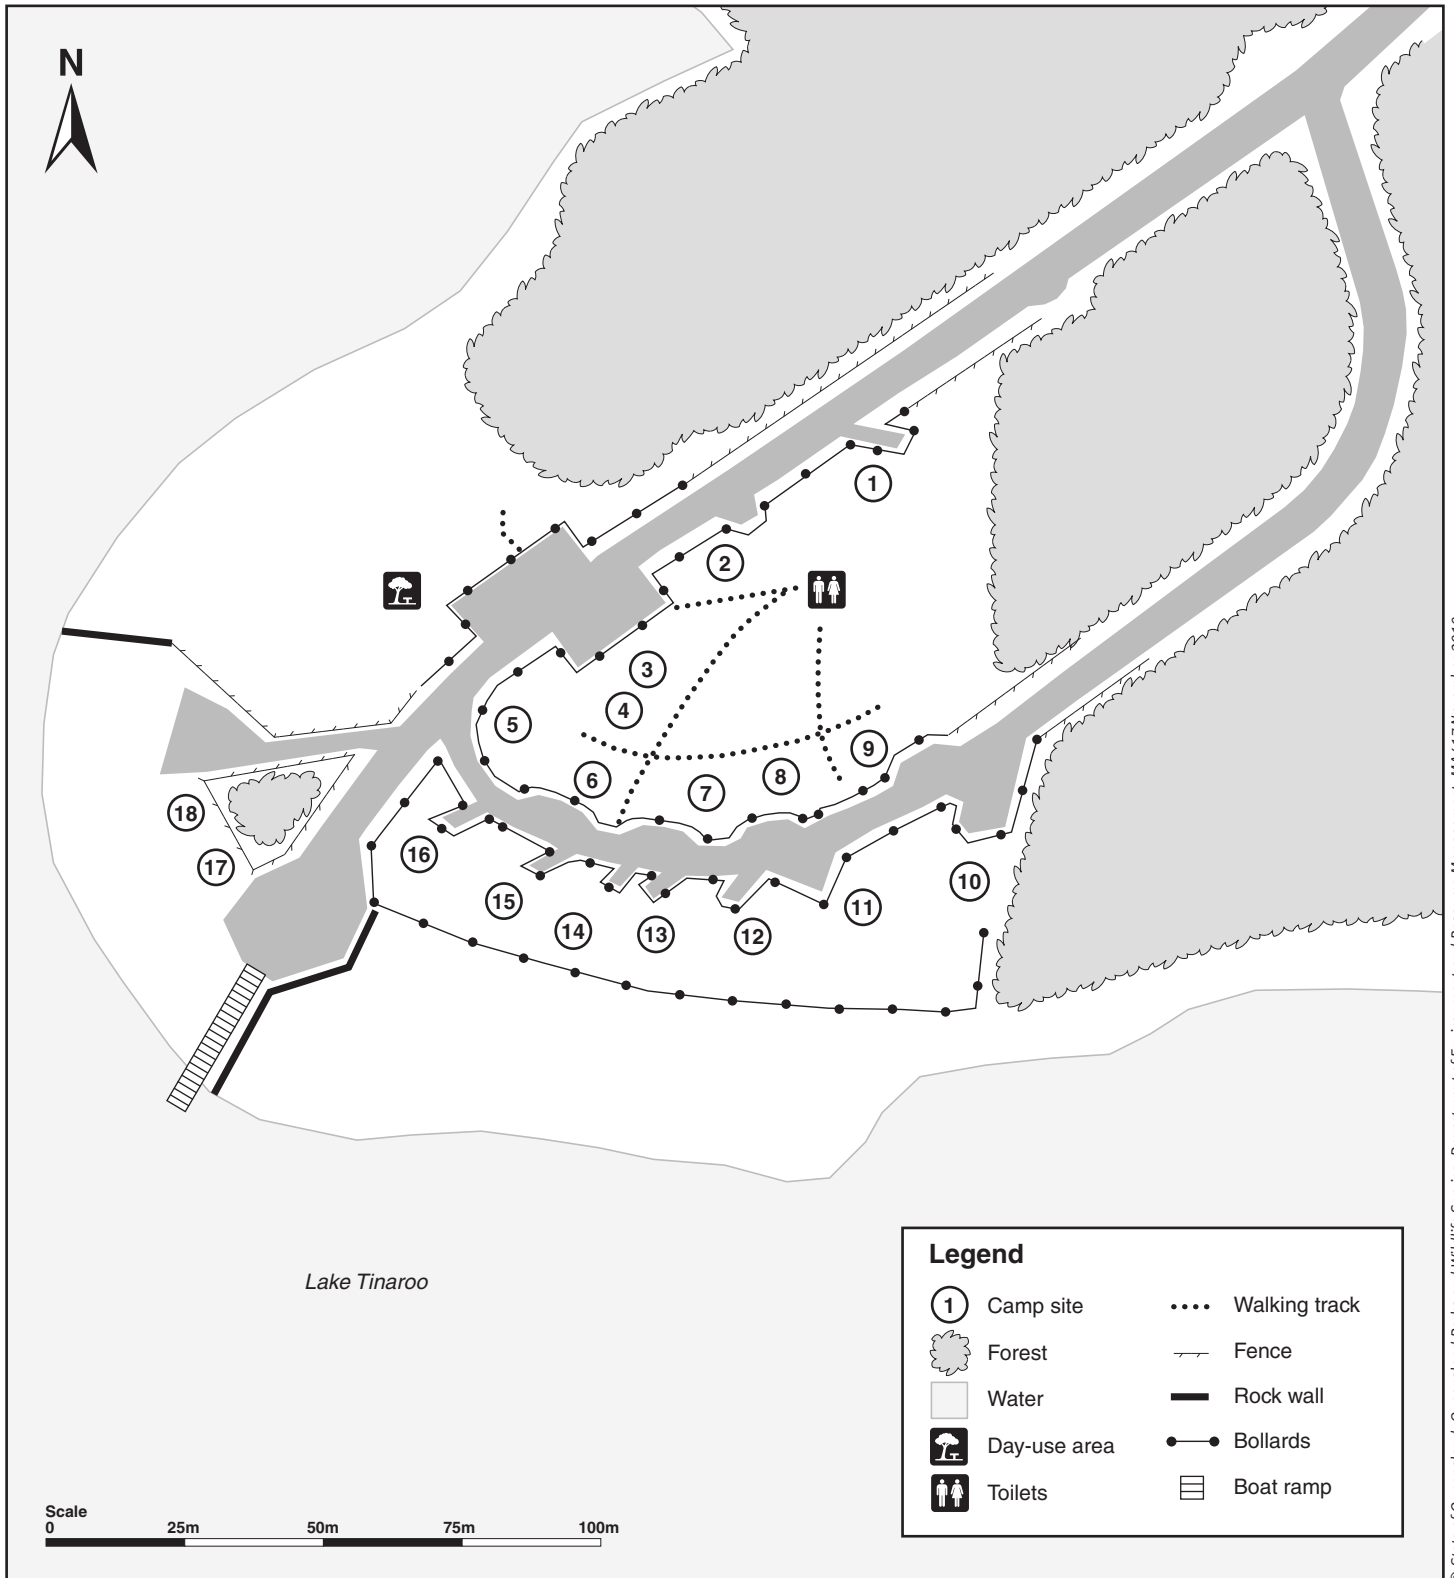

Platypus camp ground

Danbulla State Forest

© State of Queensland. Queensland Parks and Wildlife Service, Department of Environment and Resource Management. MA417 November 2010