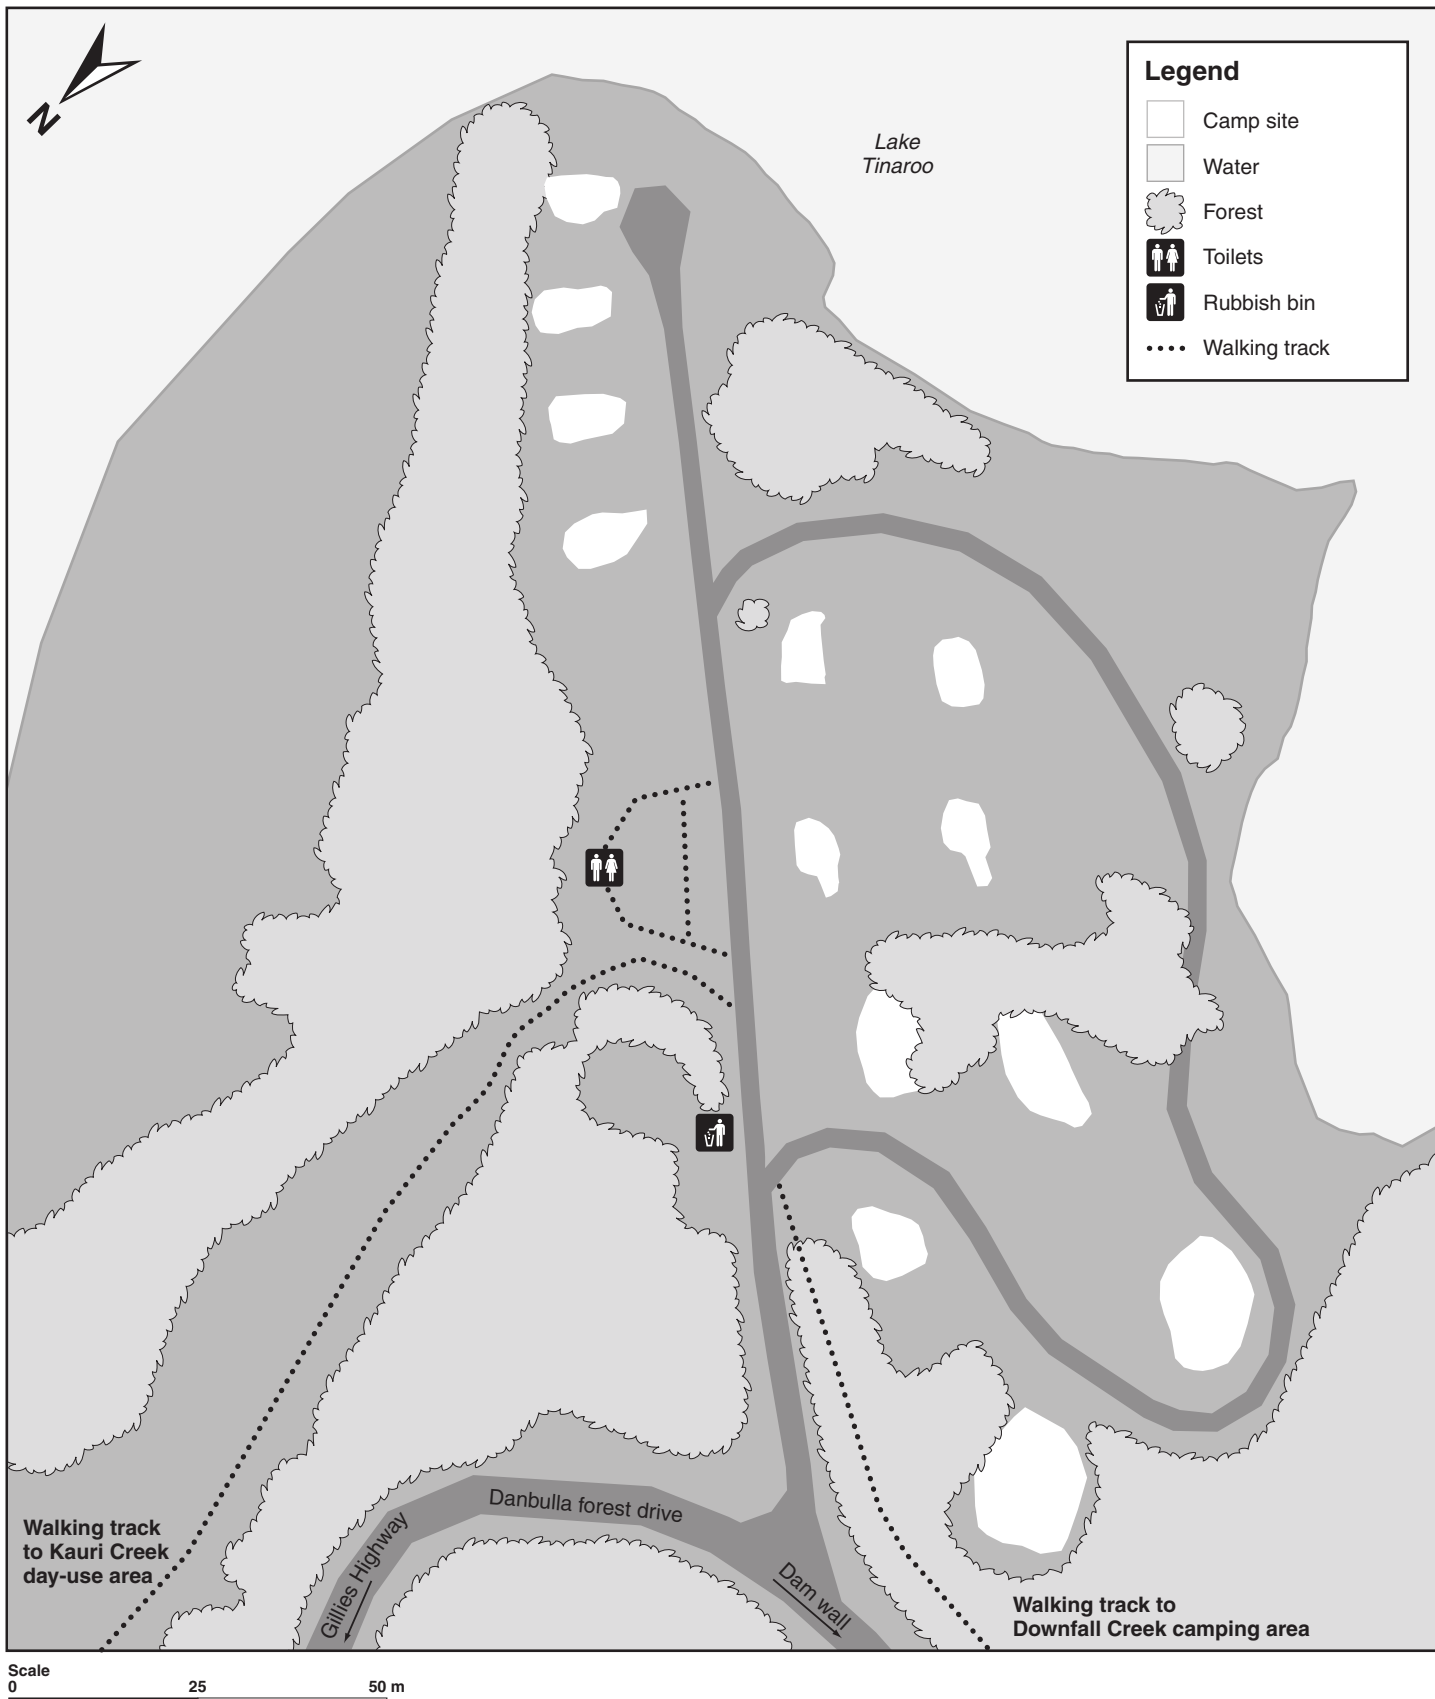

Kauri Creek camping area

Danbulla State Forest

© State of Queensland. Queensland Parks and Wildlife Service, Department of Environment and Resource Management. MA420 November 2010