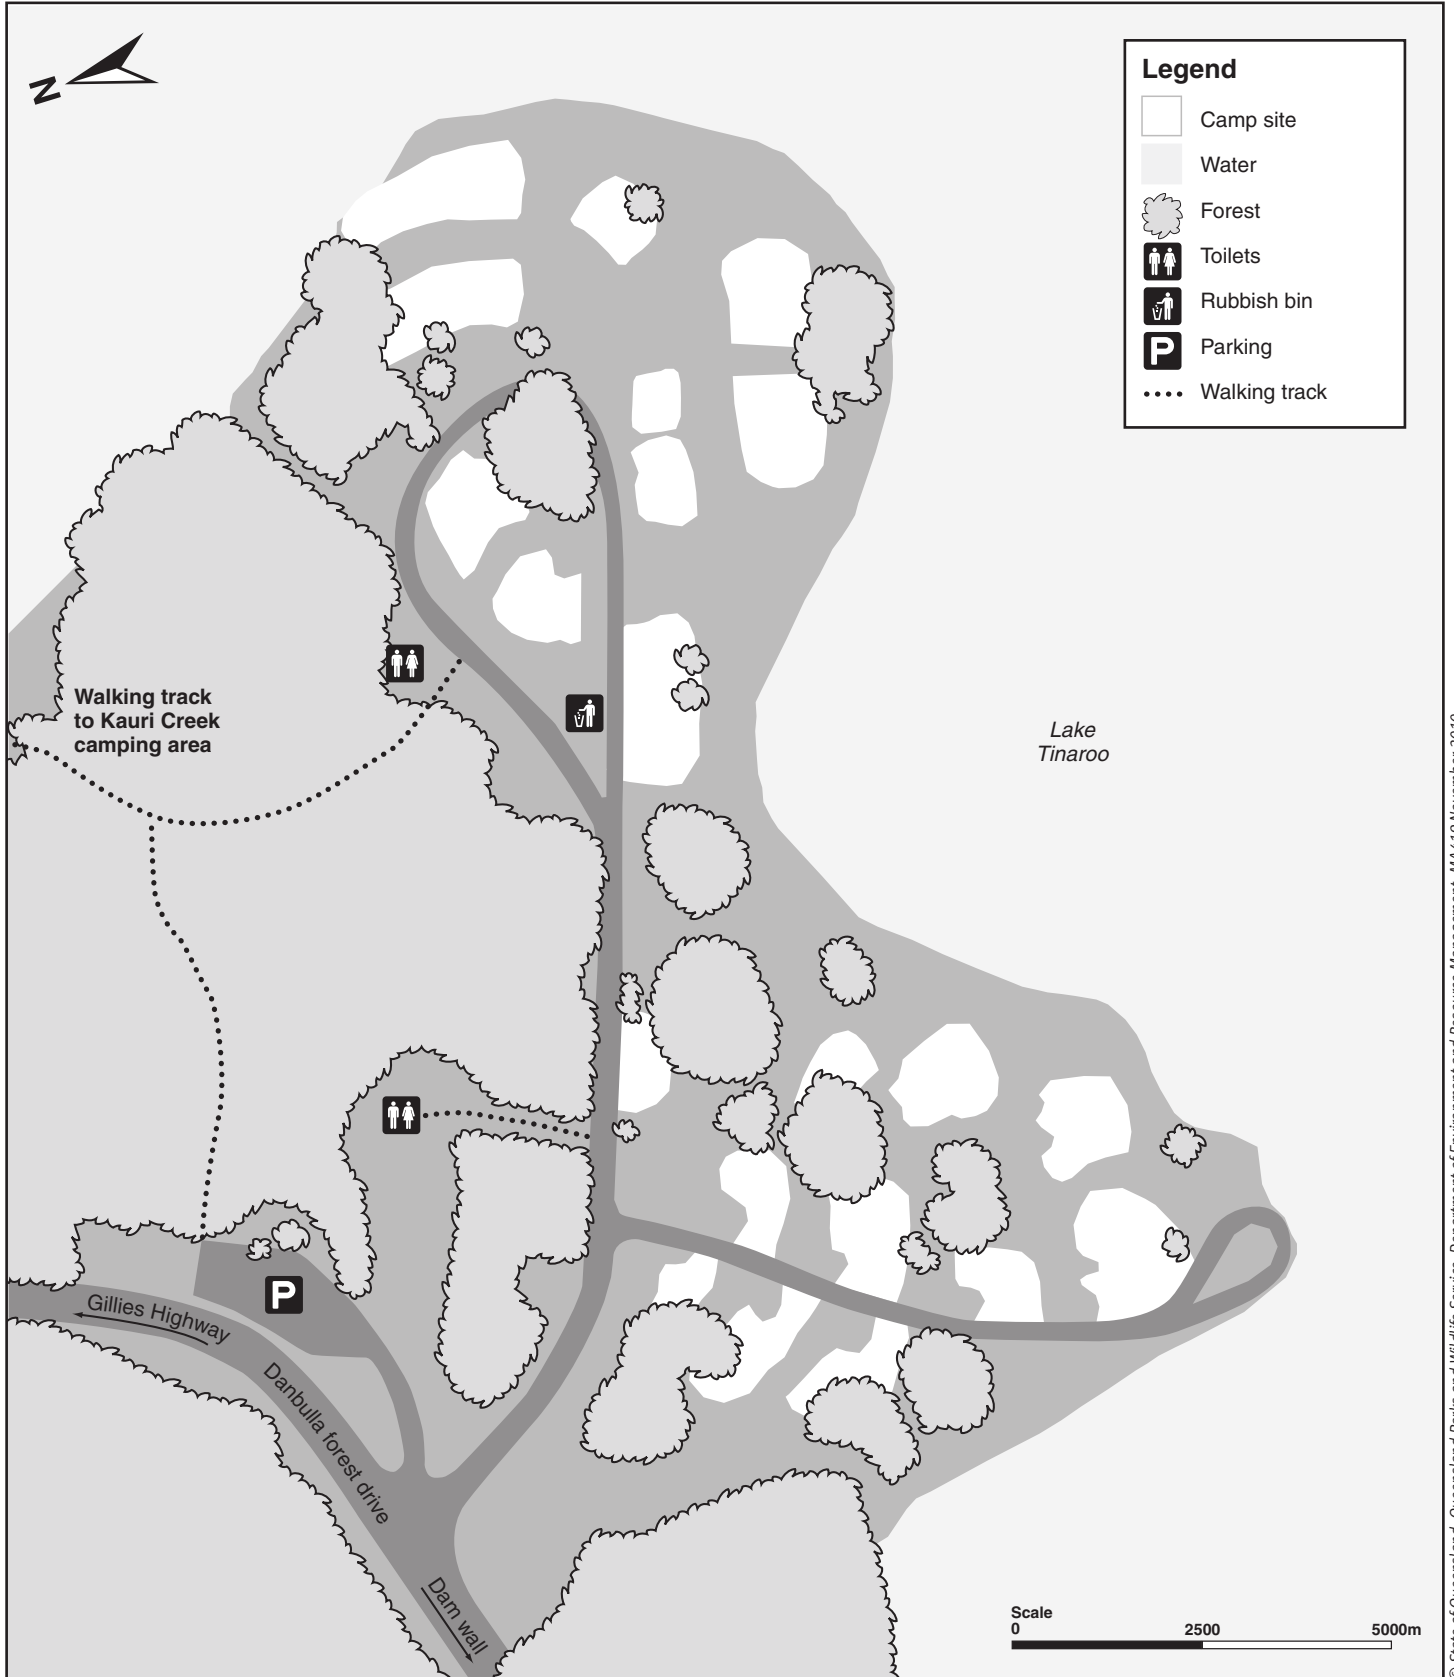

Downfall Creek camping area

Danbulla State Forest

© State of Queensland. Queensland Parks and Wildlife Service, Department of Environment and Resource Management. MA4.19 November 2010