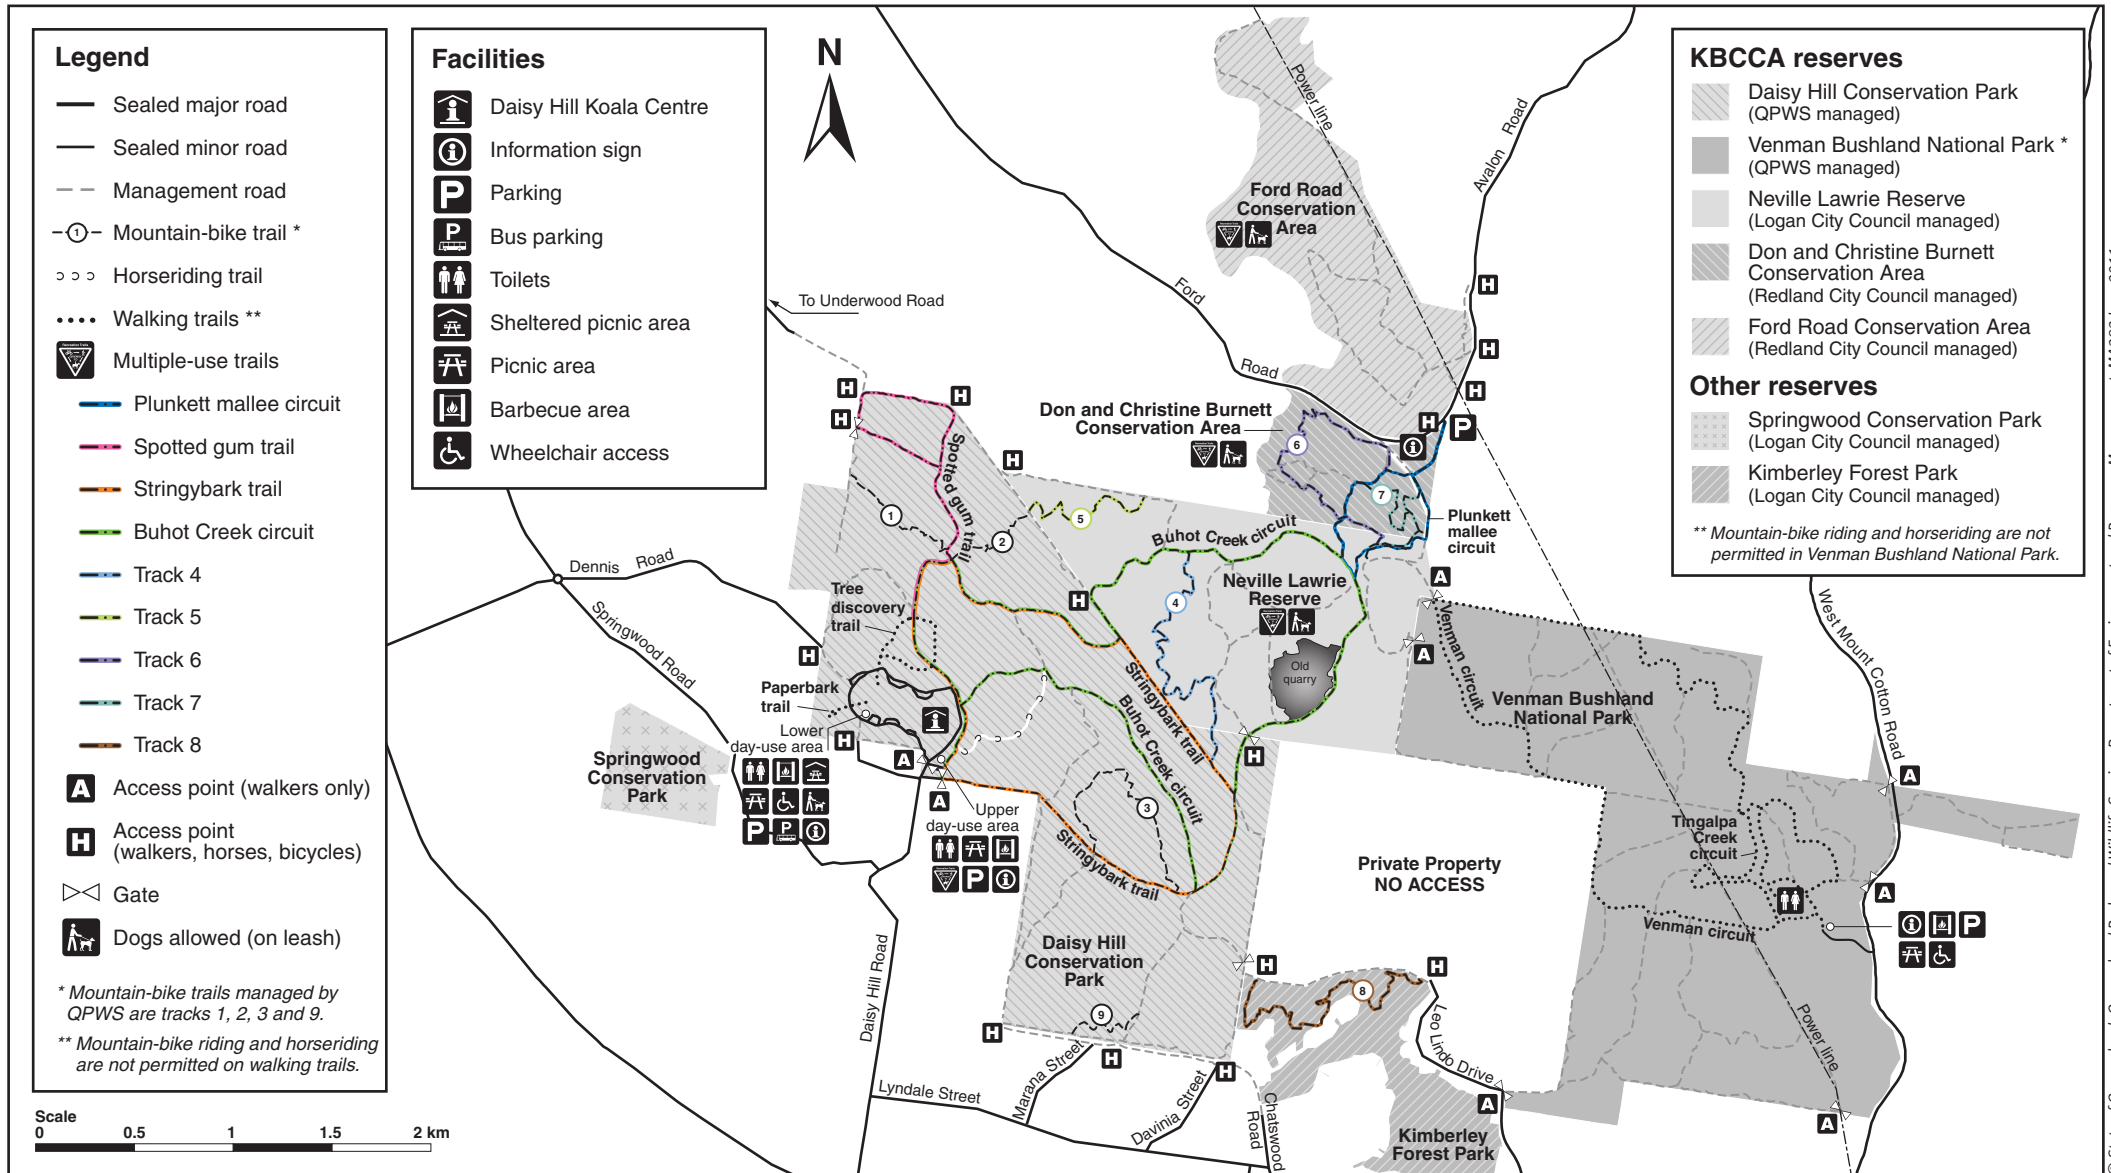

The Koala Bushland Coordinated Conservation Area (KBCCA)

Including Daisy Hill Conservation Park and Venman Bushland National Park

Queensland Parks and Wildlife Service
Department of Environment and Resource Management

© State of Queensland. Queensland Parks and Wildlife Service, Department of Environment and Resource Management. MA383 June 2011