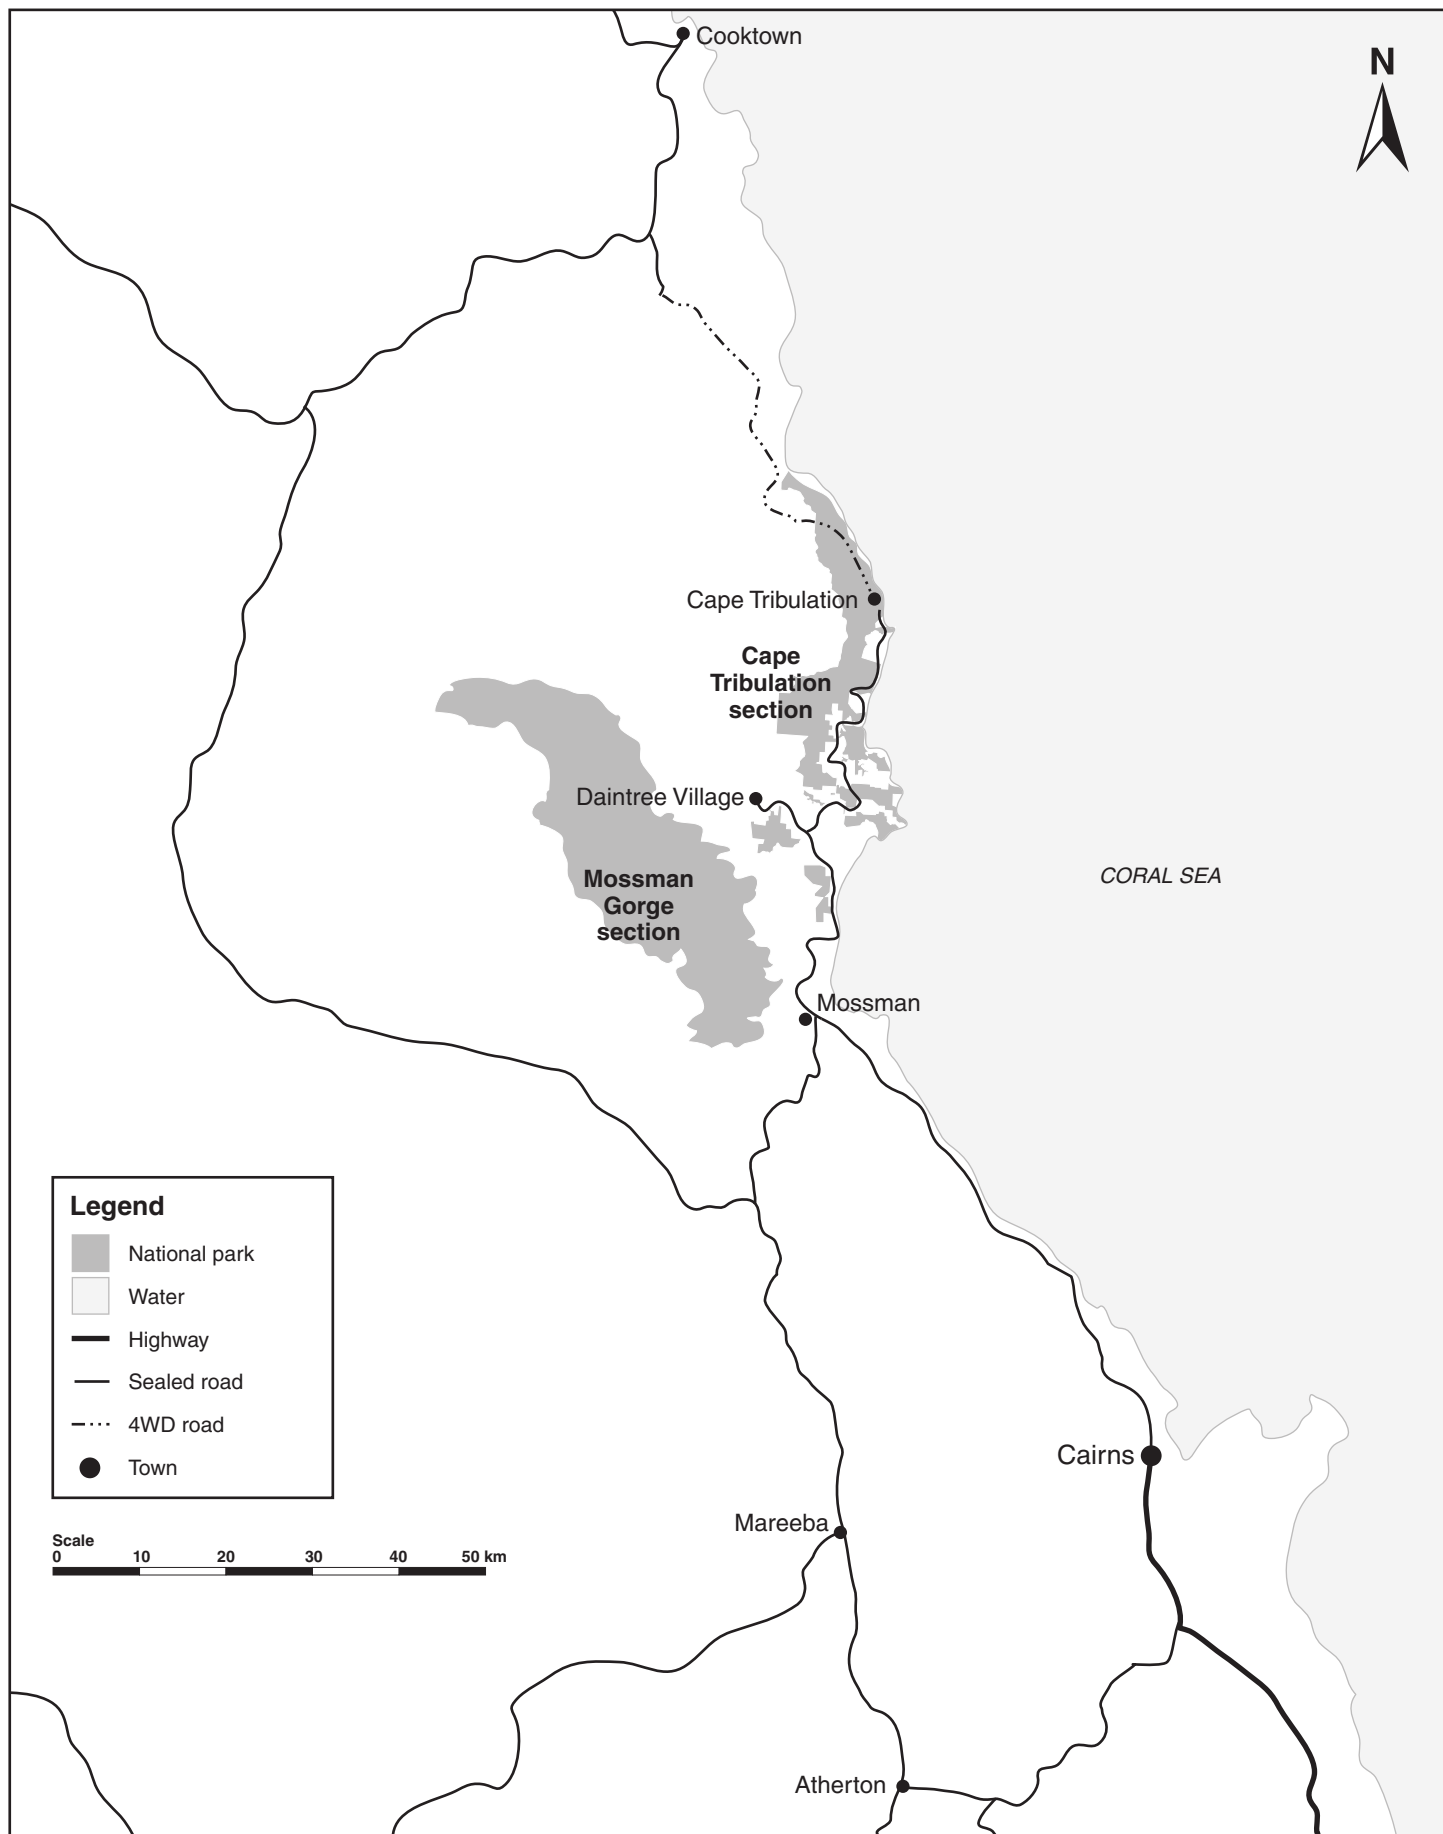

Daintree National Park locality

Cape Tribulation and Mossman Gorge sections

© State of Queensland. Queensland Parks and Wildlife Service. Department of Environment and Resource Management. MA390 October 2010