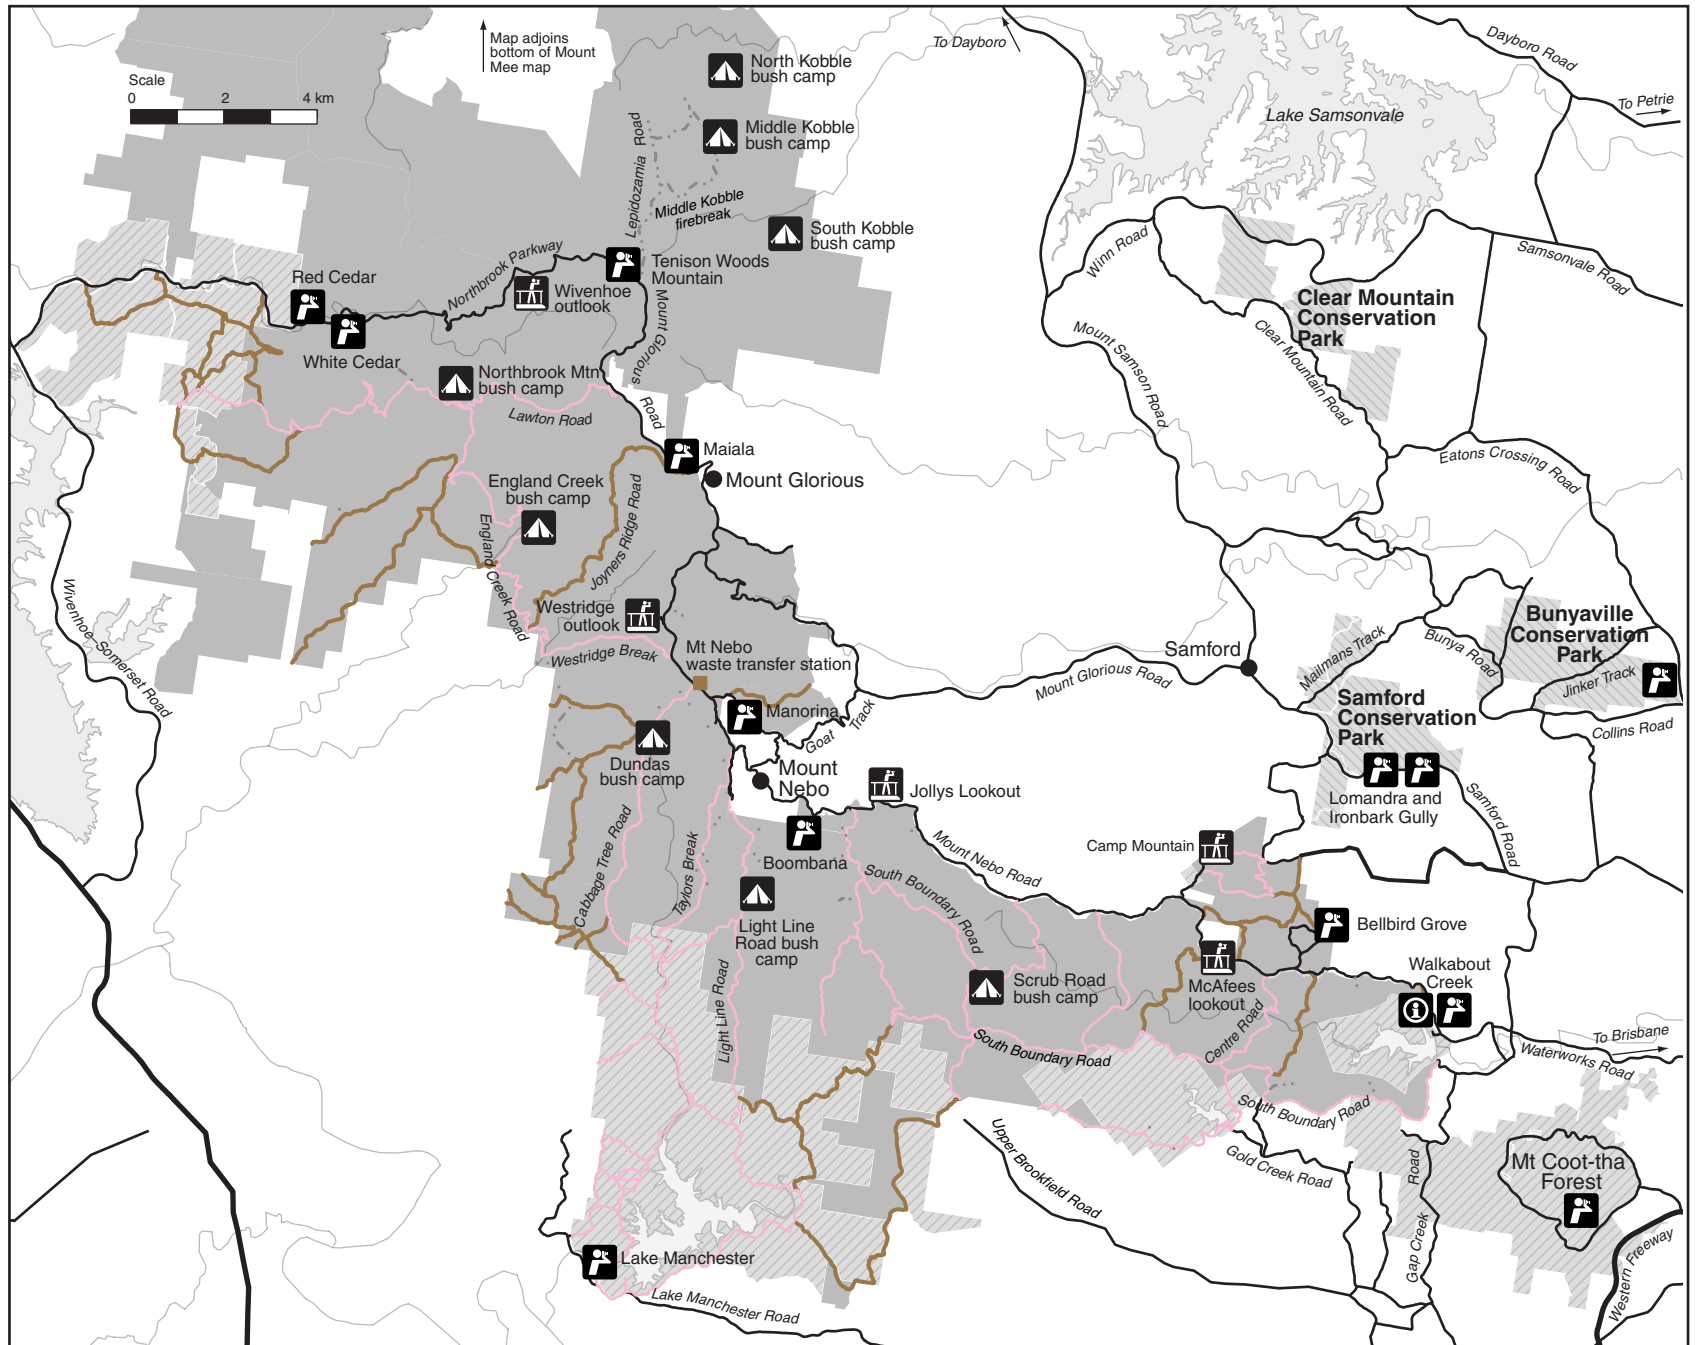

South D'Aguiar forest trail map

D'Aguiar National Park

Legend

- National park
- Conservation park
- Other reserve
- Water
- Creek
- Major road
- Minor road
- Management Road (Pedestrian access only)
- Forest trail
 - Horses, cyclists and pedestrians
 - Cyclists and pedestrians only
- Township
- Visitor information centre
- Lookout
- Place of interest
- Camping
- Mt Nebo waste transfer station