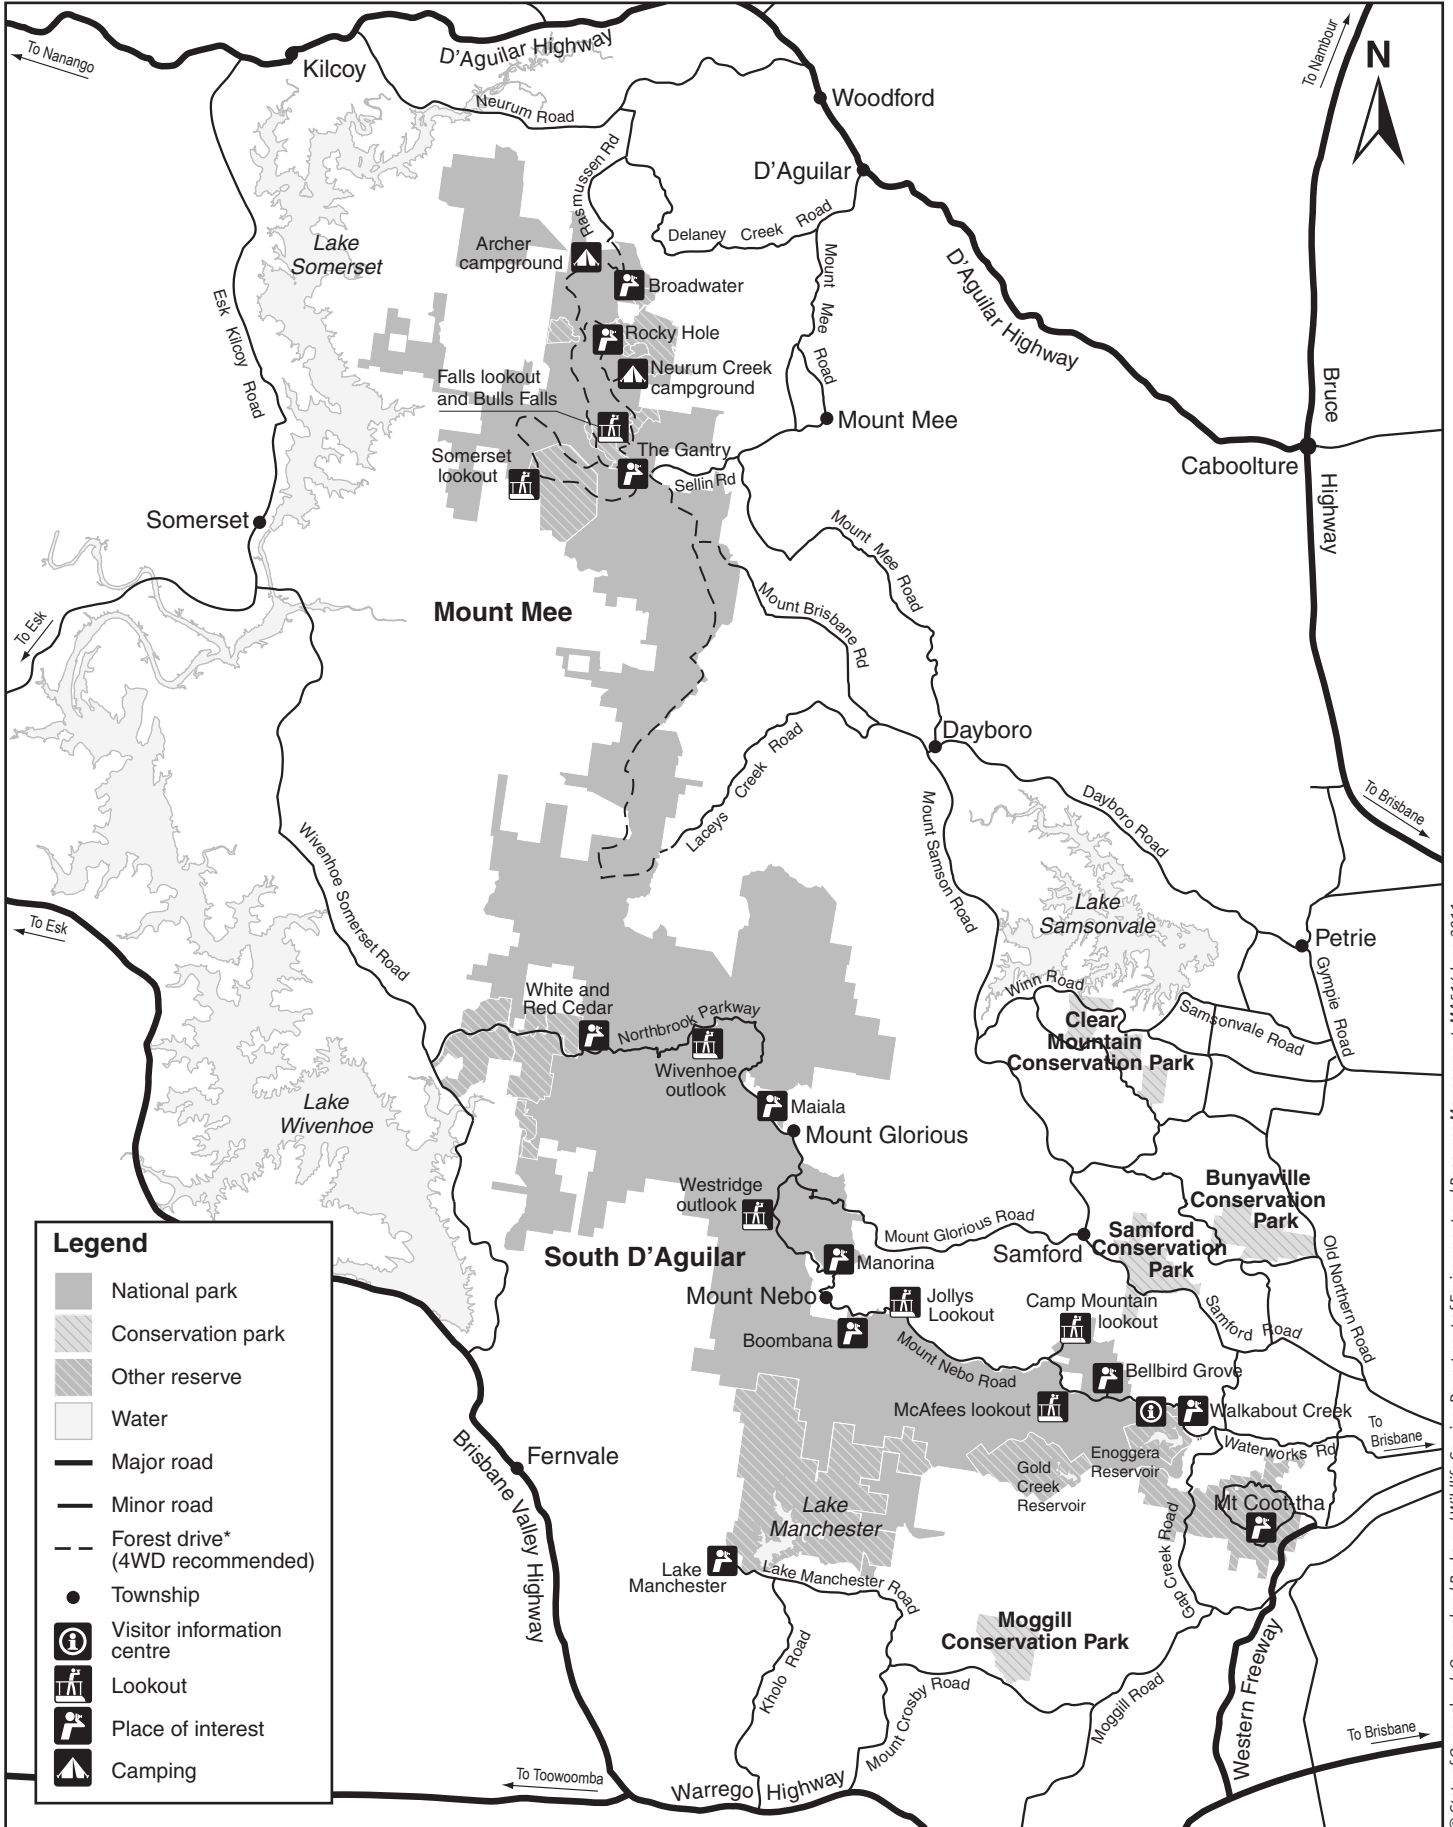

D'Aguiar National Park

Locality map

Queensland Parks
and Wildlife Service
Department of Environment
and Resource Management

Scale
0 5 10 15 20 km