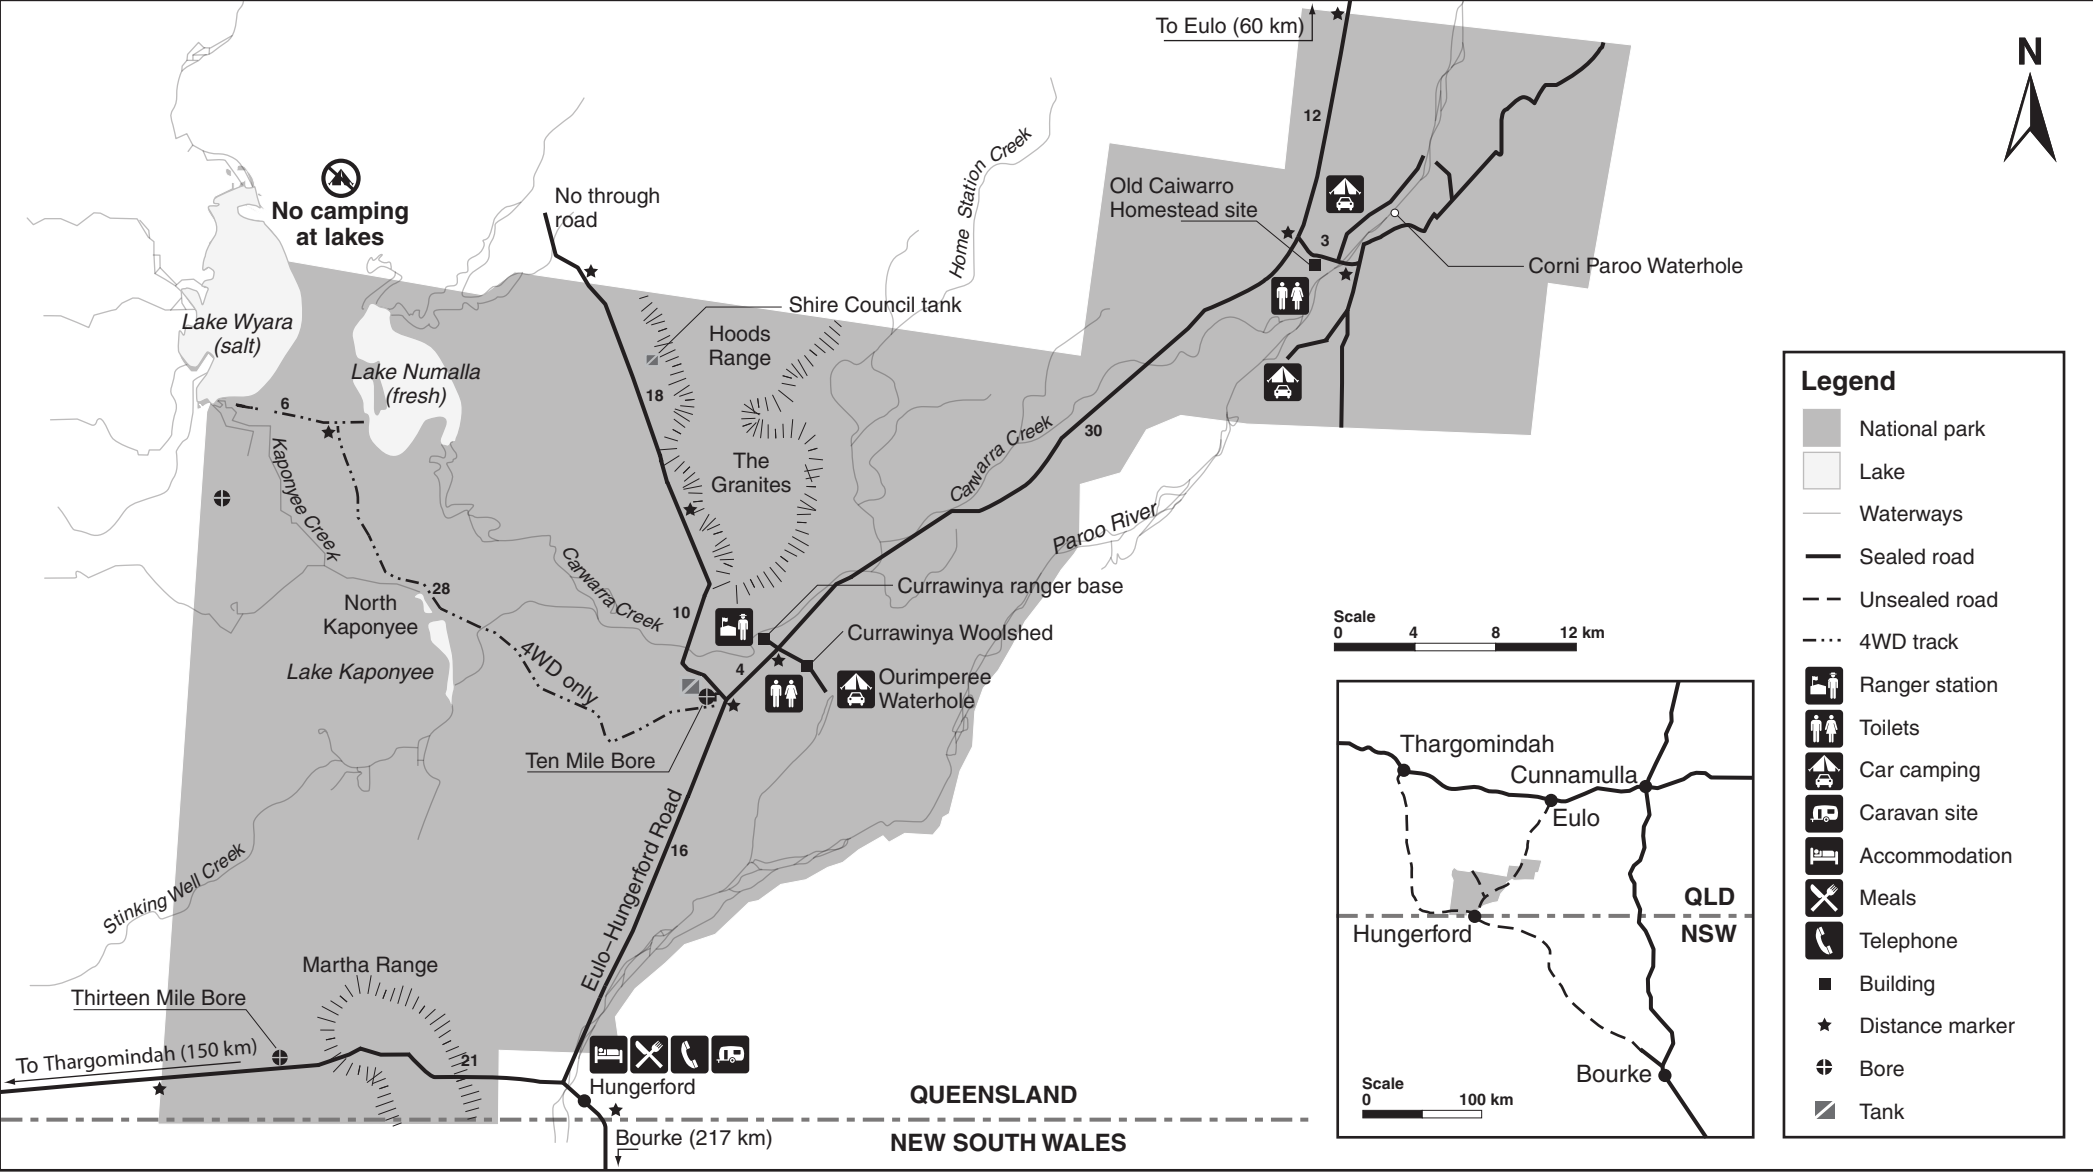

Currawinya National Park

© State of Queensland. Queensland Parks and Wildlife Service, Department of Environment and Resource Management. MA348 November 2010