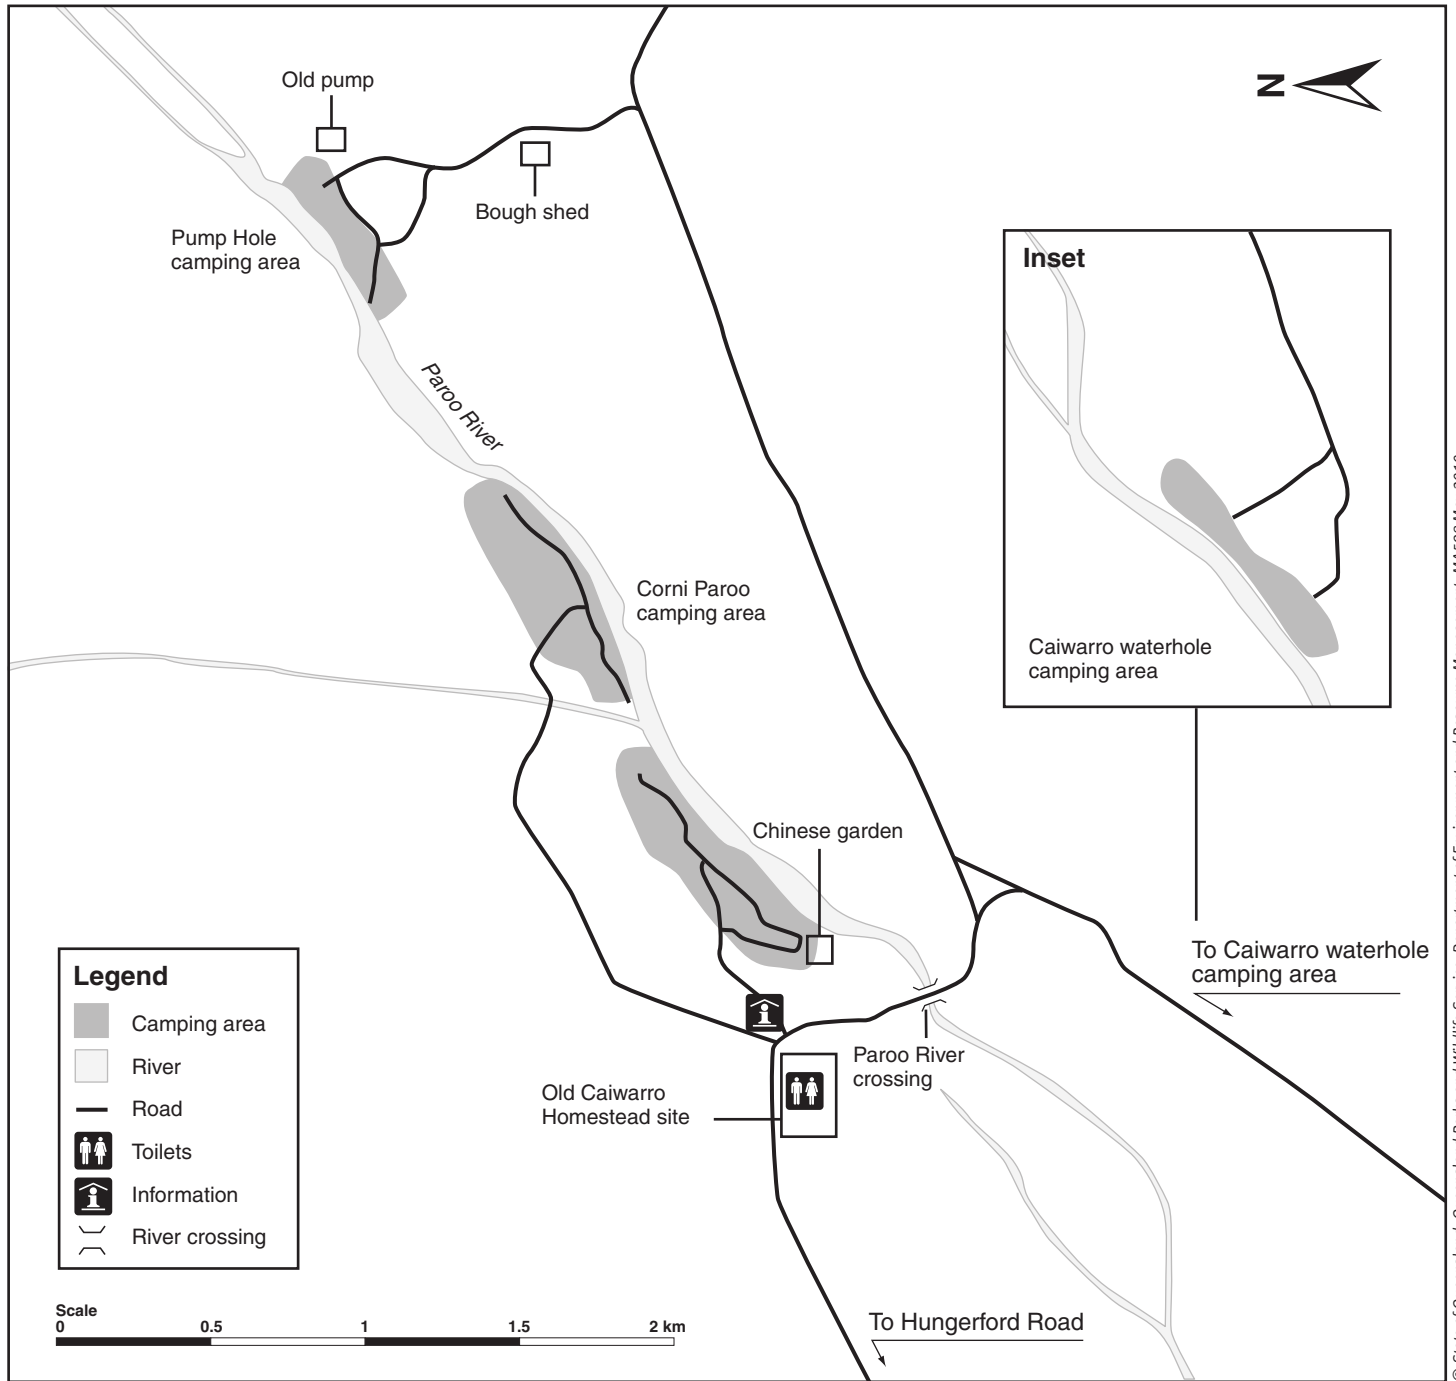

Corni Paroo/Caiwarro remote campsites

Currawinya National Park

© State of Queensland. Queensland Parks and Wildlife Service, Department of Environment and Resource Management. MA598 May 2010