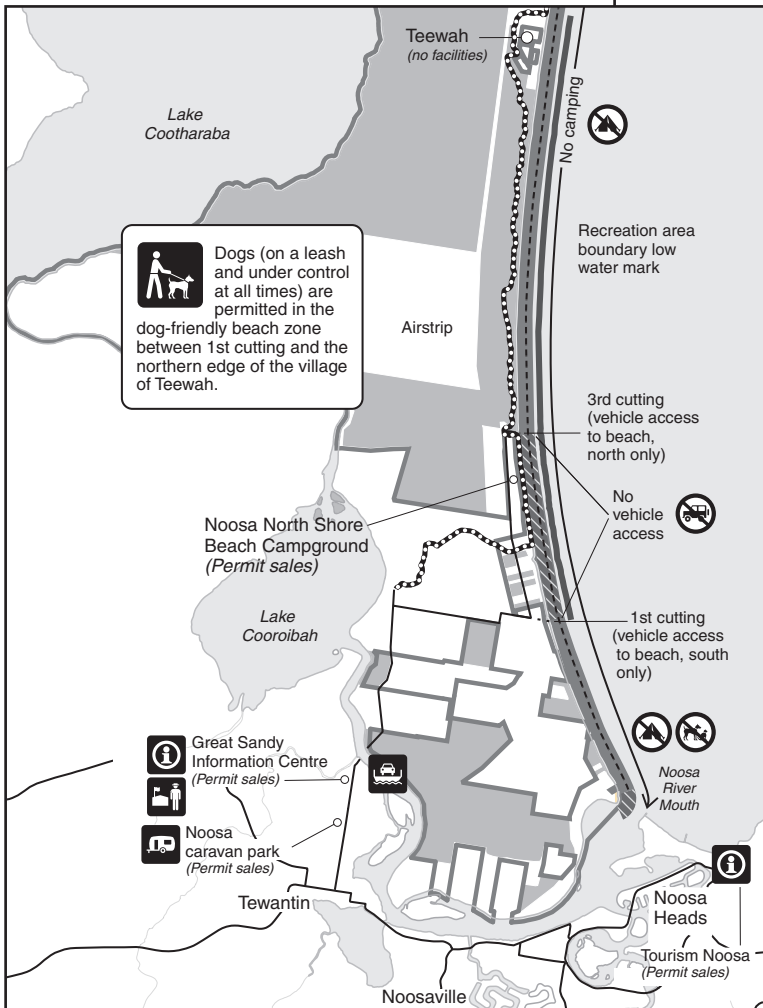

Cooloola Recreation Area and surrounds

Legend

	National park		Lighthouse
	Inskip Peninsula Recreation Area		Picnic area
	Other land		Sheltered picnic area
	Water		Dog on leash area
	Cooloola Recreation Area boundary		Fire ring
	Beach closed to vehicles		Camping
	Vehicle Access Permit (VAP) required		Car camping
	Dog-friendly area		4WD camping only
	Waterways		Caravan park
	Sealed road		Water - treat before drinking
	Unsealed road		Showers
	4WD track		Portable toilet disposal
	4WD track (VAP)		Boat ramp
	Walking track		Petrol
	Beach camping zone		Accommodation
	Cooloola Wilderness Trail		Restaurant
	Cooloola Great!Walk		Telephone
	Parking		Post office
	Information		Vehicular ferry
	Ranger station		Camping prohibited
	Toilet		Motorised vehicles prohibited
	Wheelchair access		Open fires prohibited
	4WD access only		Generators prohibited
	Hiking track		Domestic animals prohibited
	Viewpoint		Walking tracks