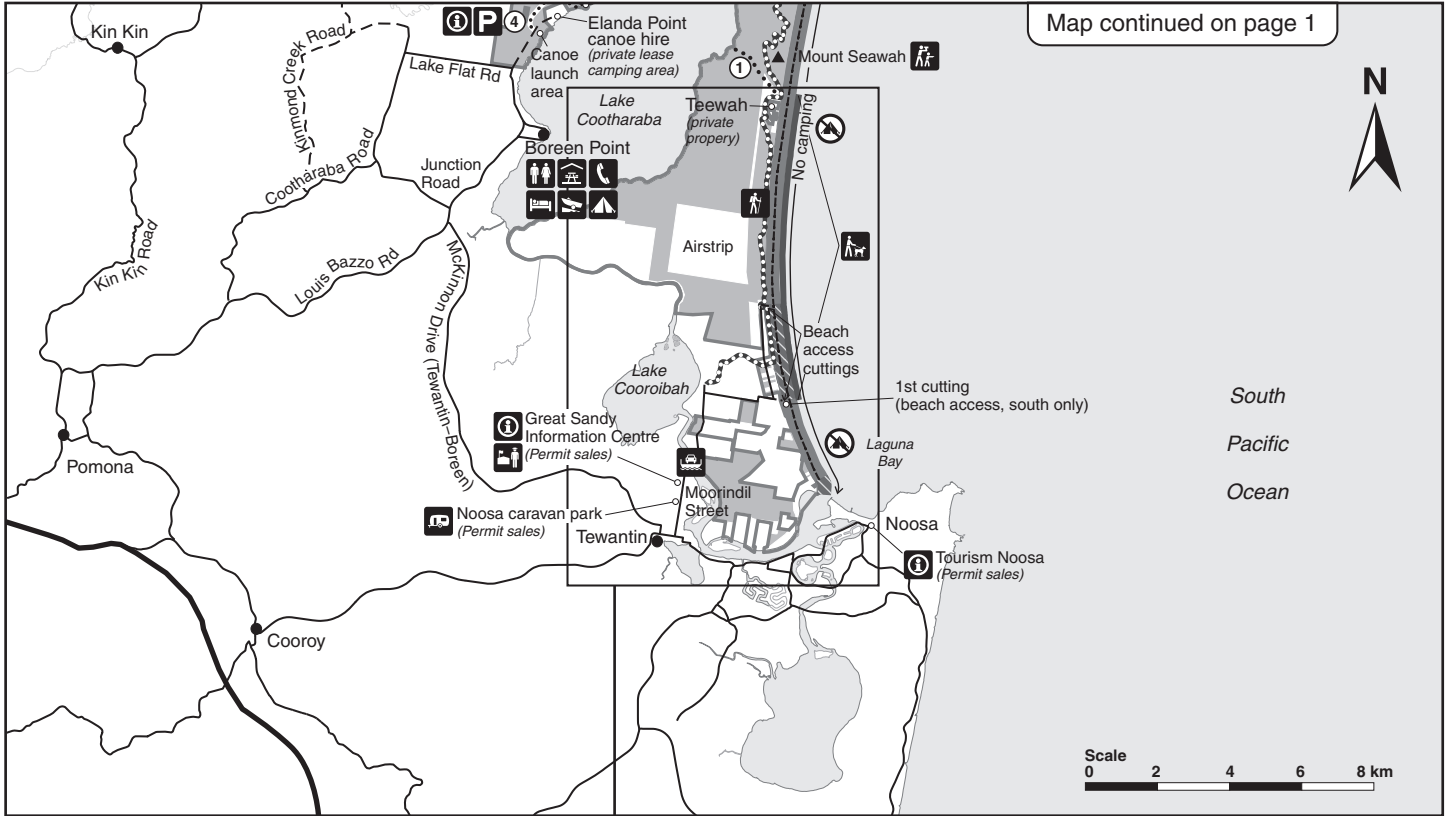

Cooloola Recreation Area and surrounds

Legend

	National park		Lighthouse
	Inskip Peninsula Recreation Area		Picnic area
	Other land		Sheltered picnic area
	Water		Dog on leash area
	Cooloola Recreation Area boundary		Fire ring
	Beach closed to vehicles		Camping
	Vehicle Access Permit (VAP) required		Car camping
	Dog-friendly area		4WD camping only
	Waterways		Caravan park
	Sealed road		Water - treat before drinking
	Unsealed road		Showers
	4WD track		Portable toilet disposal
	4WD track (VAP)		Boat ramp
	Walking track		Petrol
	Beach camping zone		Accommodation
	Cooloola Wilderness Trail		Restaurant
	Cooloola Great!Walk		Telephone
	Parking		Post office
	Information		Vehicular ferry
	Ranger station		Camping prohibited
	Toilet		Motorised vehicles prohibited
	Wheelchair access		Open fires prohibited
	4WD access only		Generators prohibited
	Hiking track		Domestic animals prohibited
	Viewpoint		Walking tracks