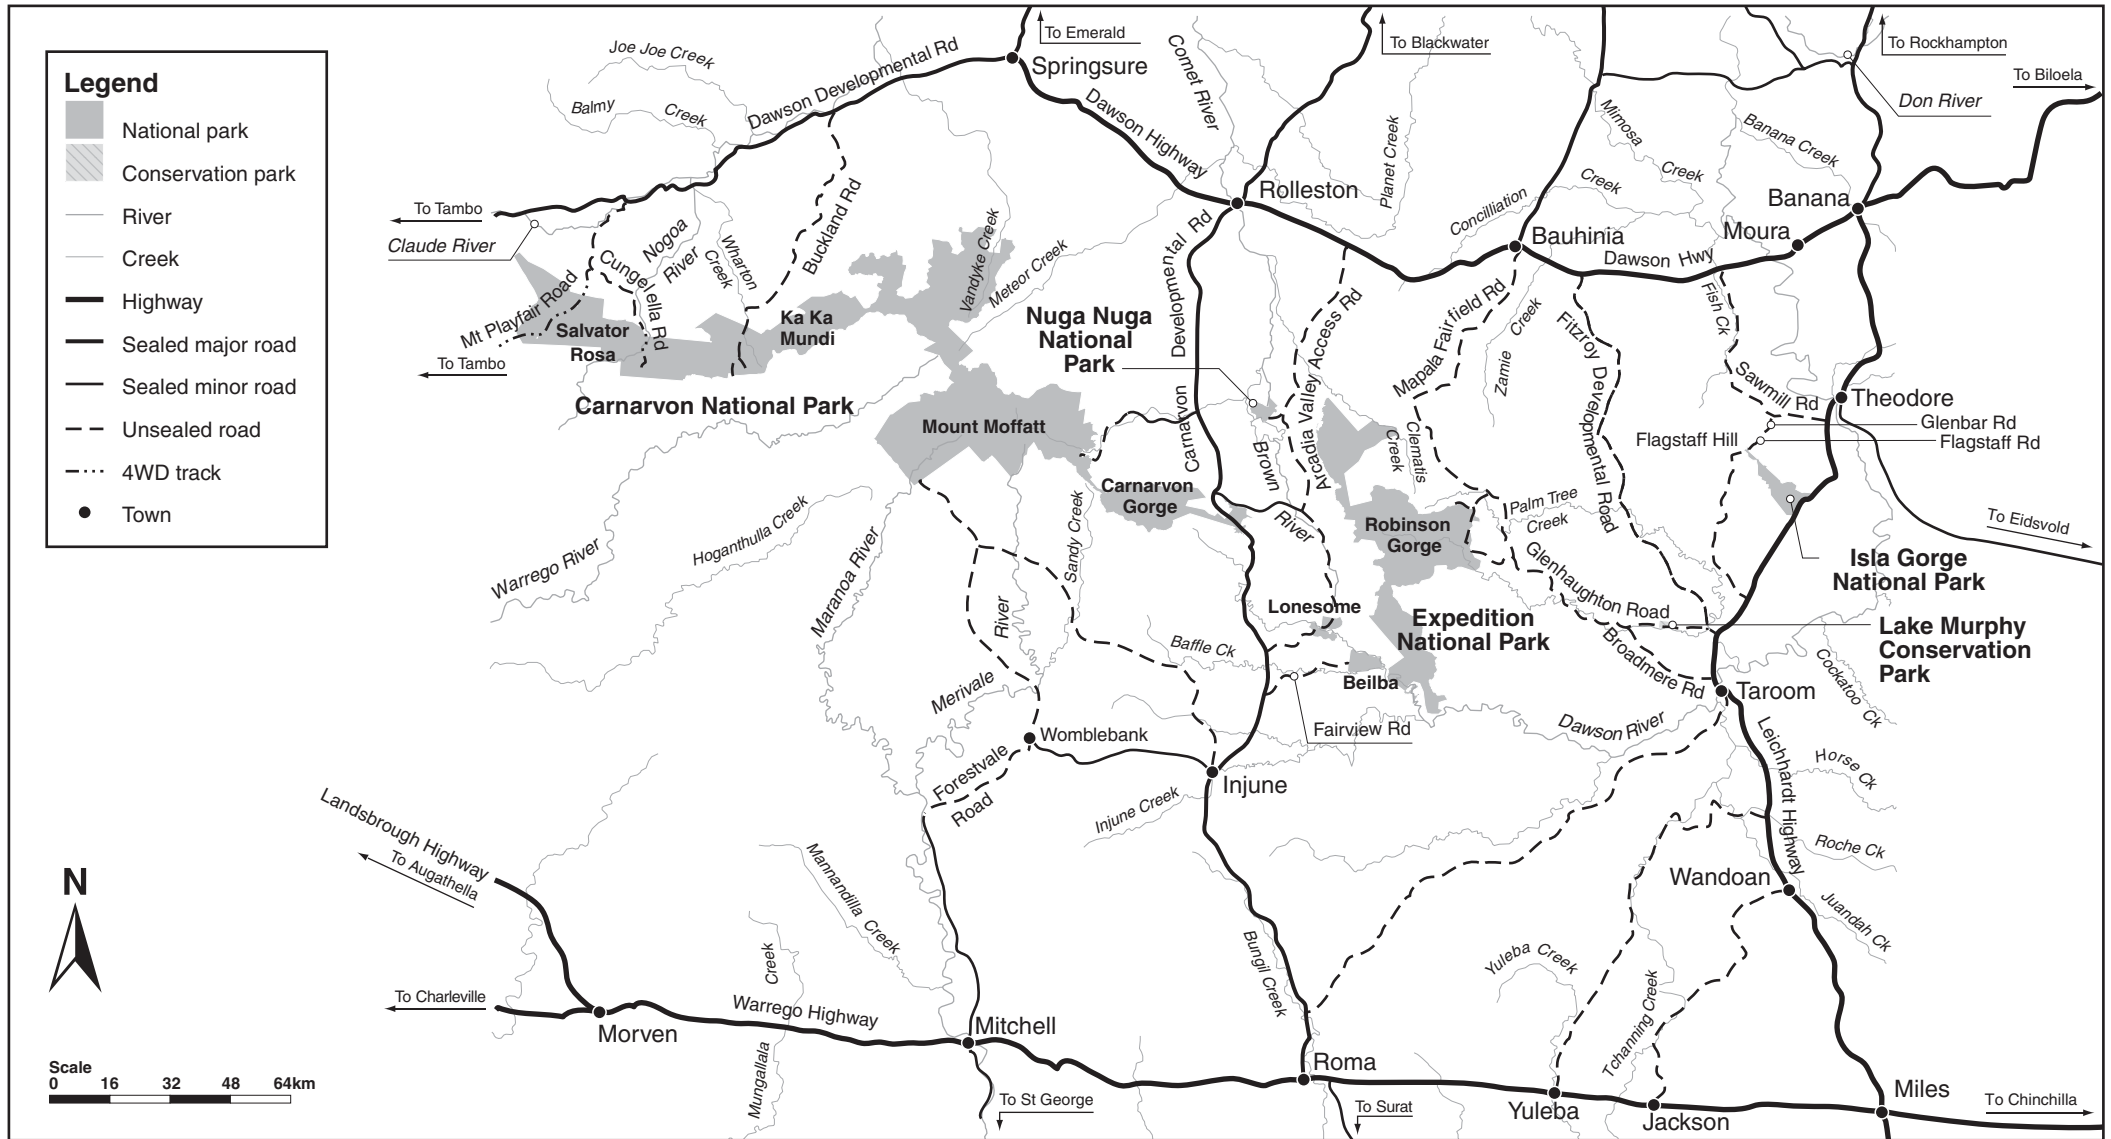

Central Queensland Sandstone Belt

November 2008

© State of Queensland. Queensland Parks and Wildlife Service, Department of Environment and Resource Management. MA330