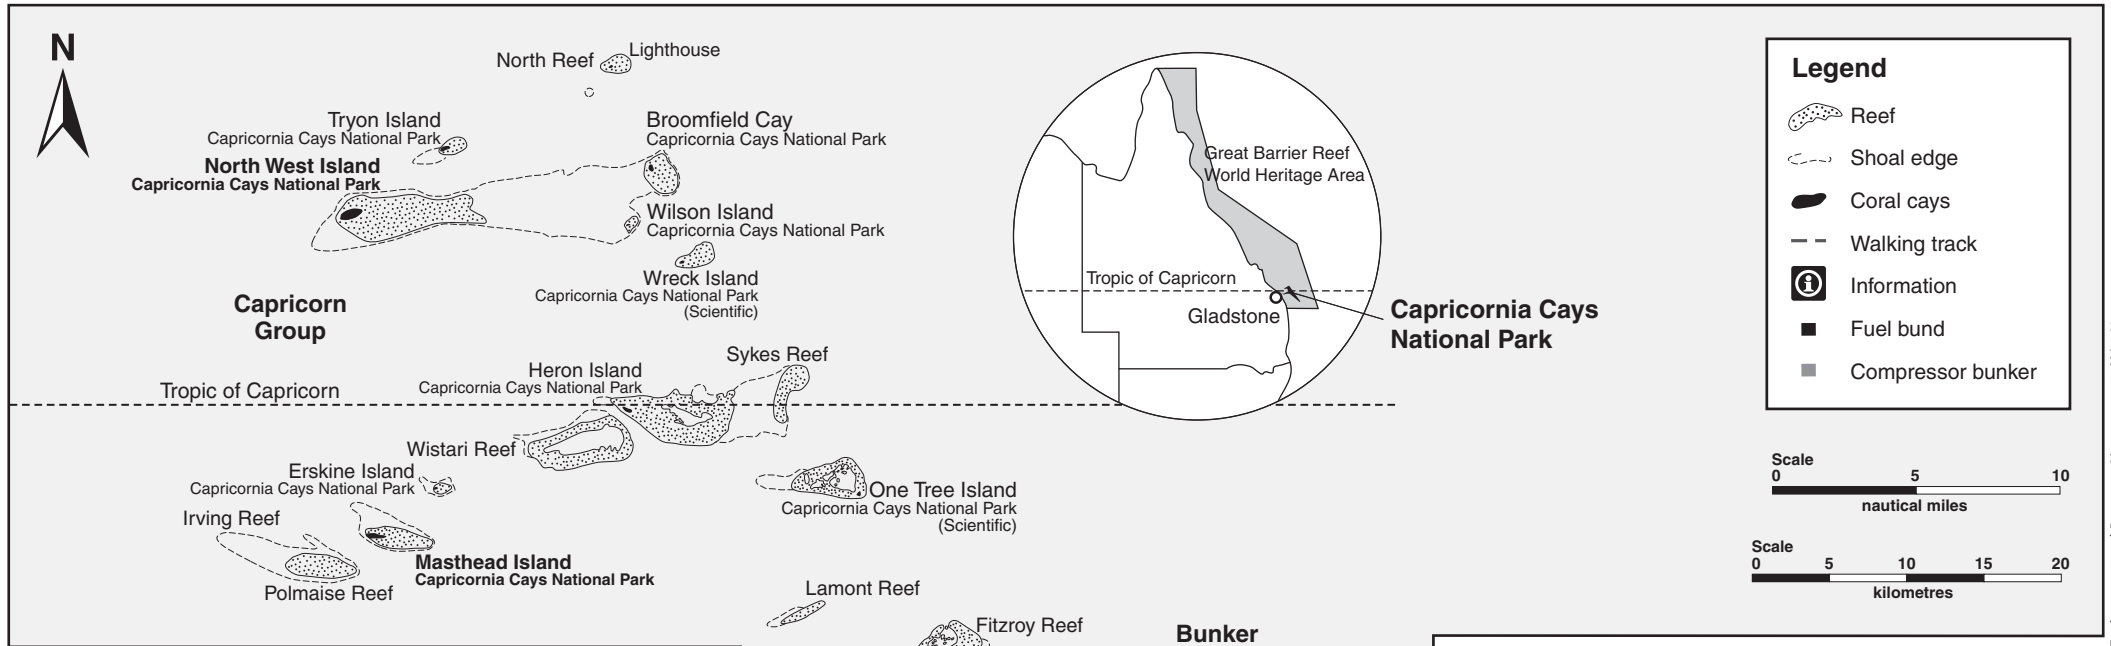

# Capricornia Cays National Park

April 2008

© State of Queensland. Queensland Parks and Wildlife Service, Department of Environment and Resource Management. MA563