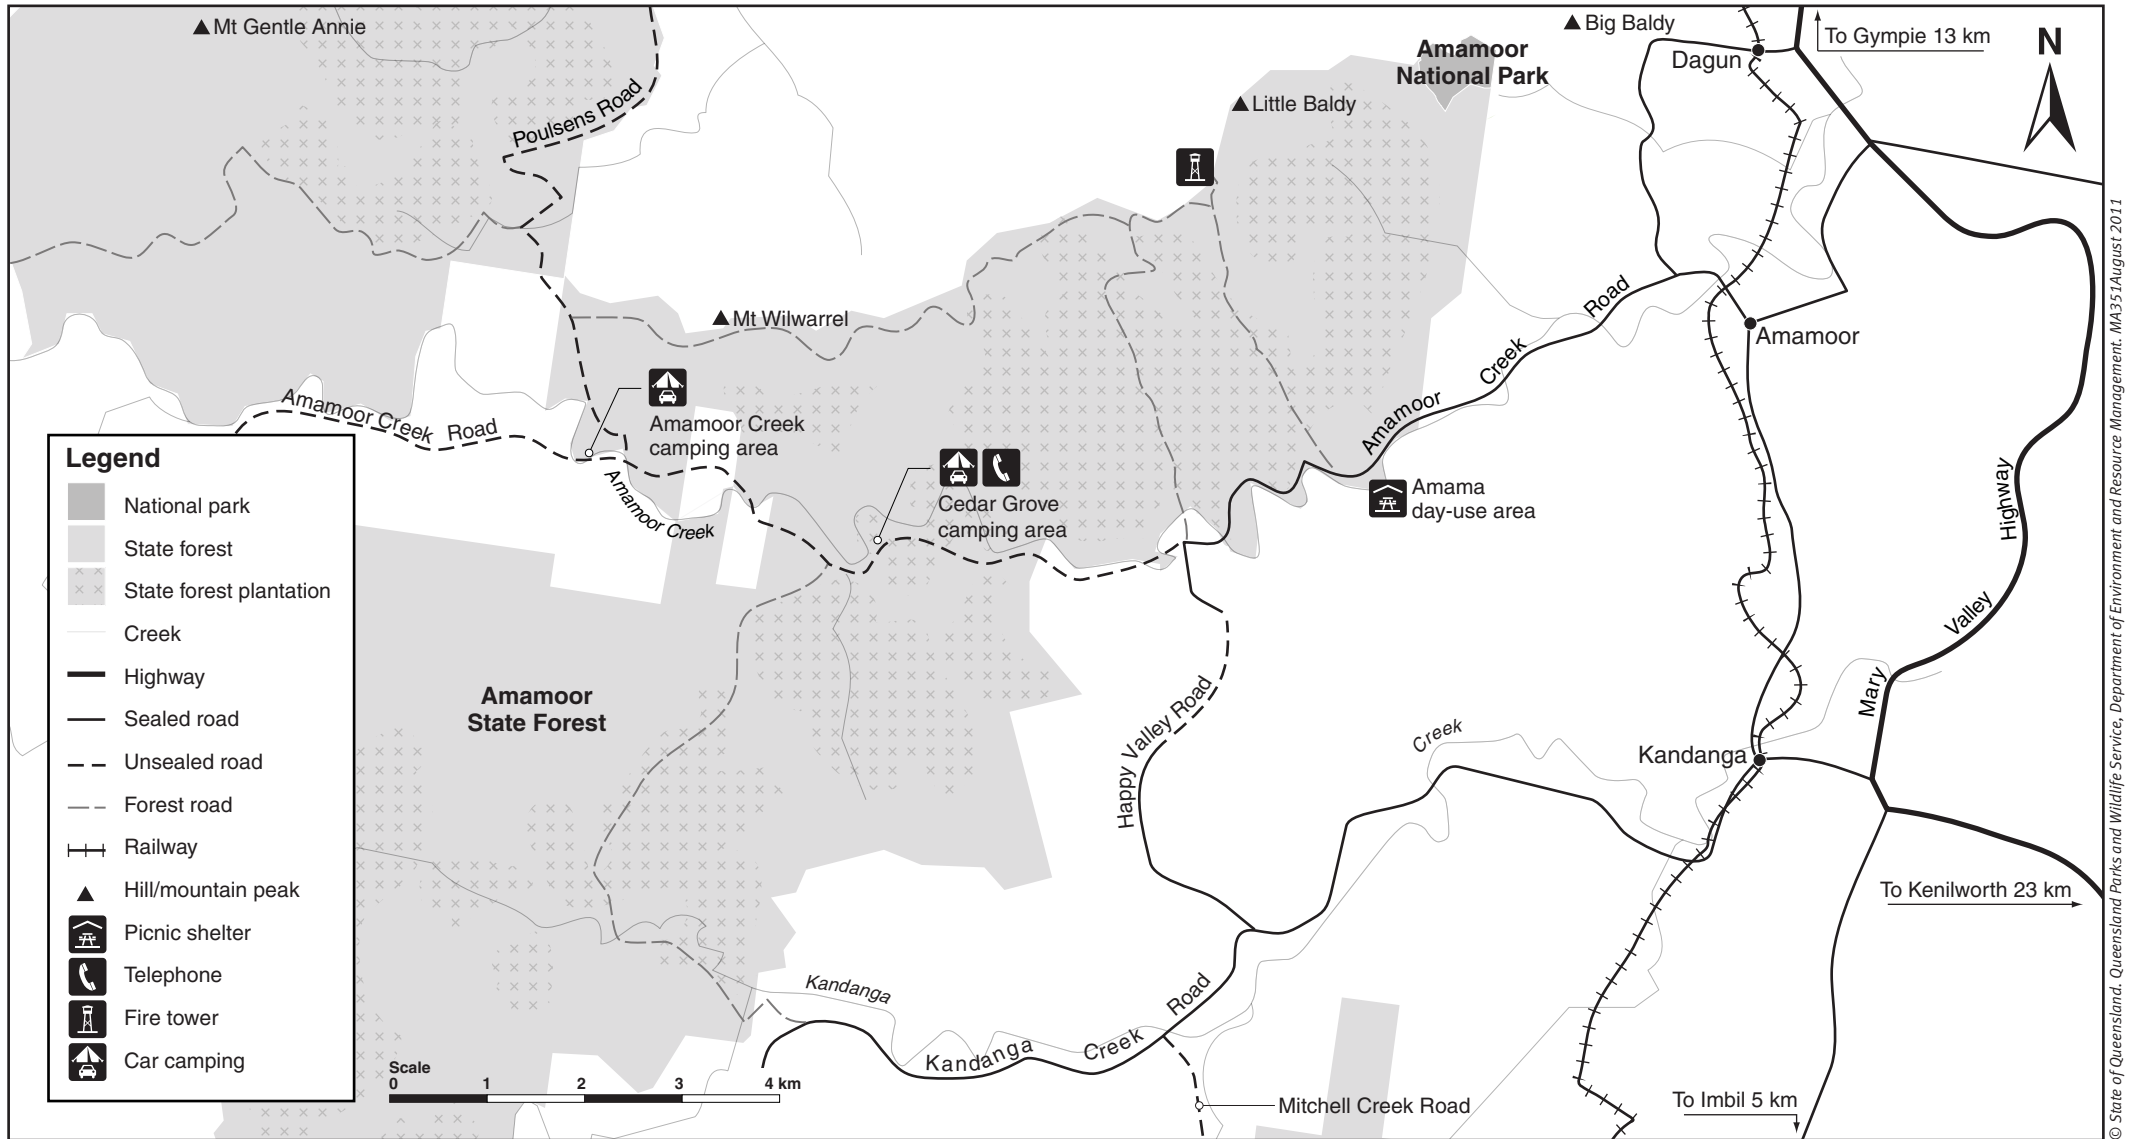

Amamoor area parks and forest

Queensland Parks
and Wildlife Service
Department of Environment
and Resource Management

© State of Queensland. Queensland Parks and Wildlife Service, Department of Environment and Resource Management. MA351/August 2011